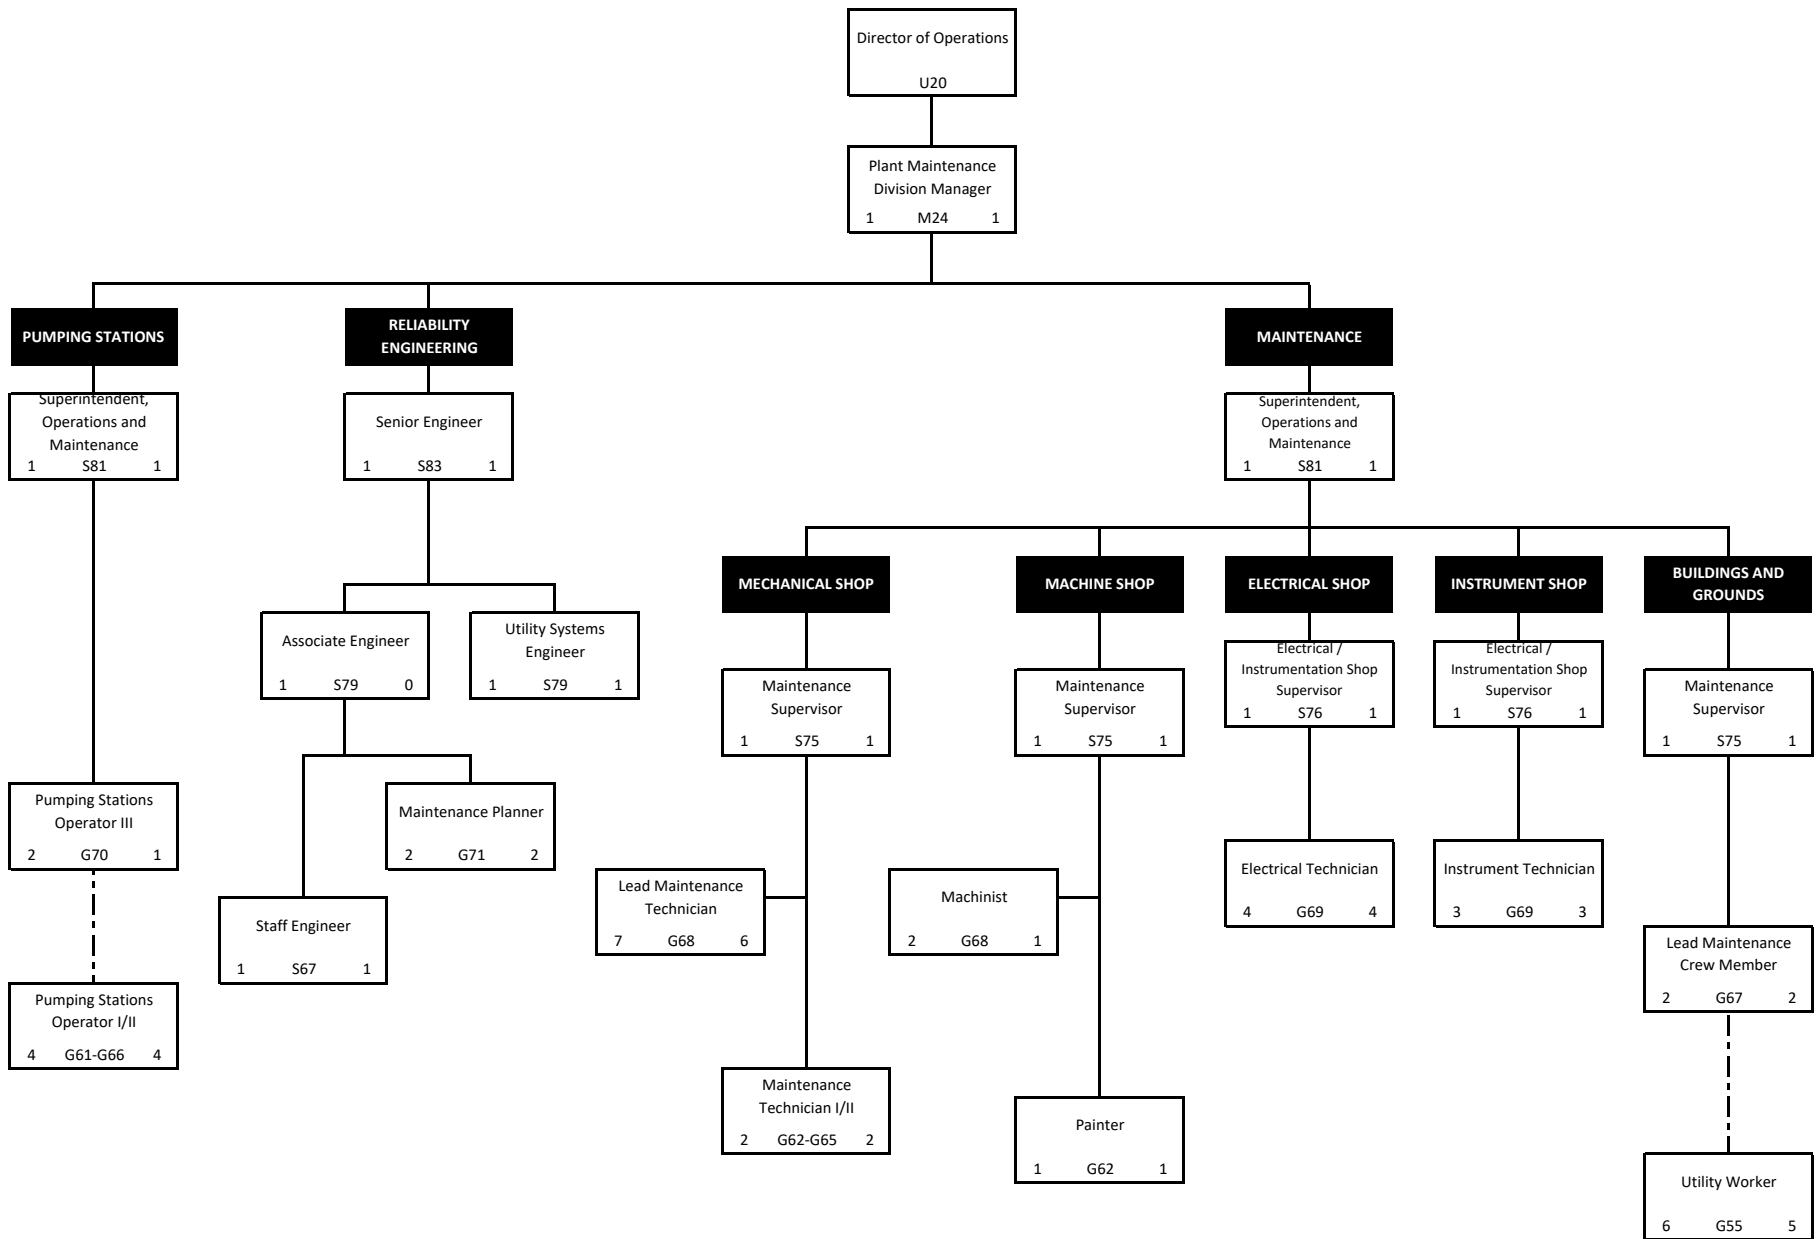

Operations Department - Plant Operations Division

May 31, 2022

38 Budgeted Authorized Positions (left)

34 Filled Positions (right)

**Plant Operator Trainee

CENTRAL CONTRA COSTA SANITARY DISTRICT

Operations Department - Plant Maintenance Division

May 31, 2022

47 Budgeted Authorized Positions (left)

42 Filled Positions (right)

**Plant Operator Trainee

***Pumping Stations Operator Trainee