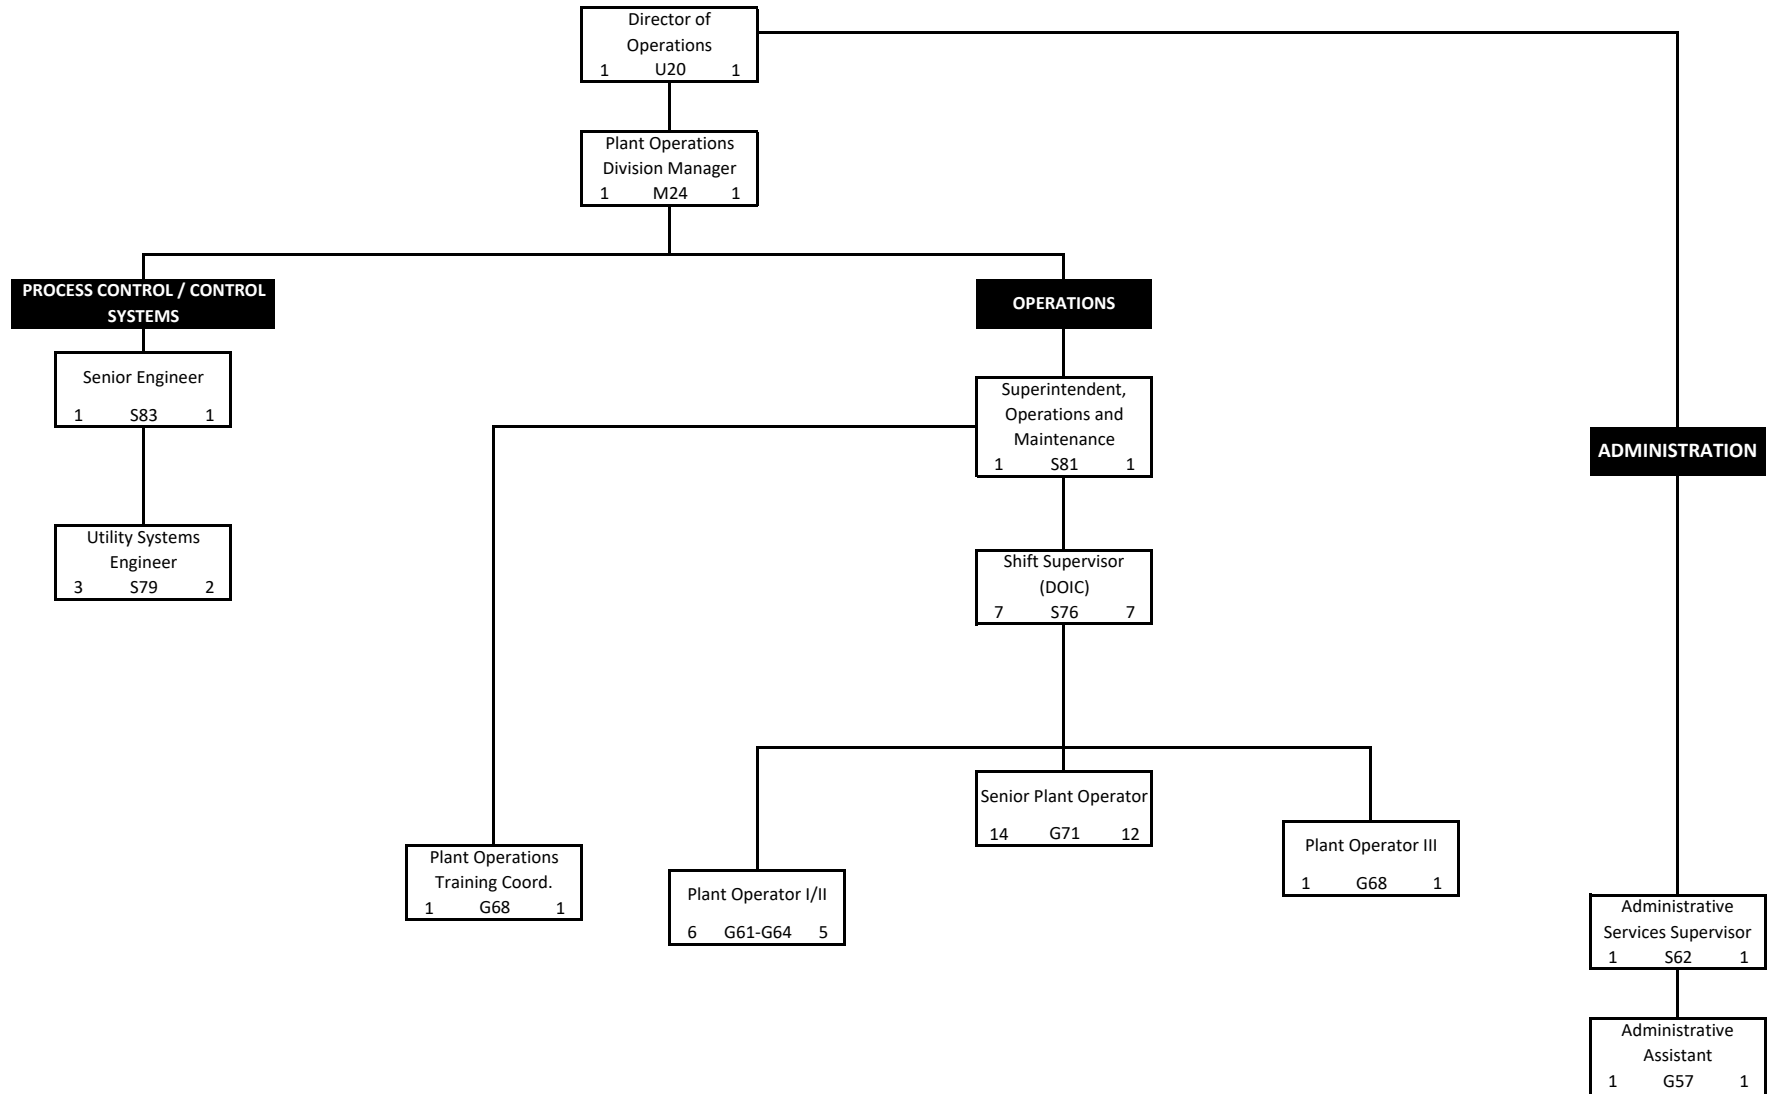

CENTRAL CONTRA COSTA SANITARY DISTRICT

Operations Department - Plant Operations Division

May 31, 2022

38 Budgeted Authorized Positions (left)

34 Filled Positions (right)

**Plant Operator Trainee