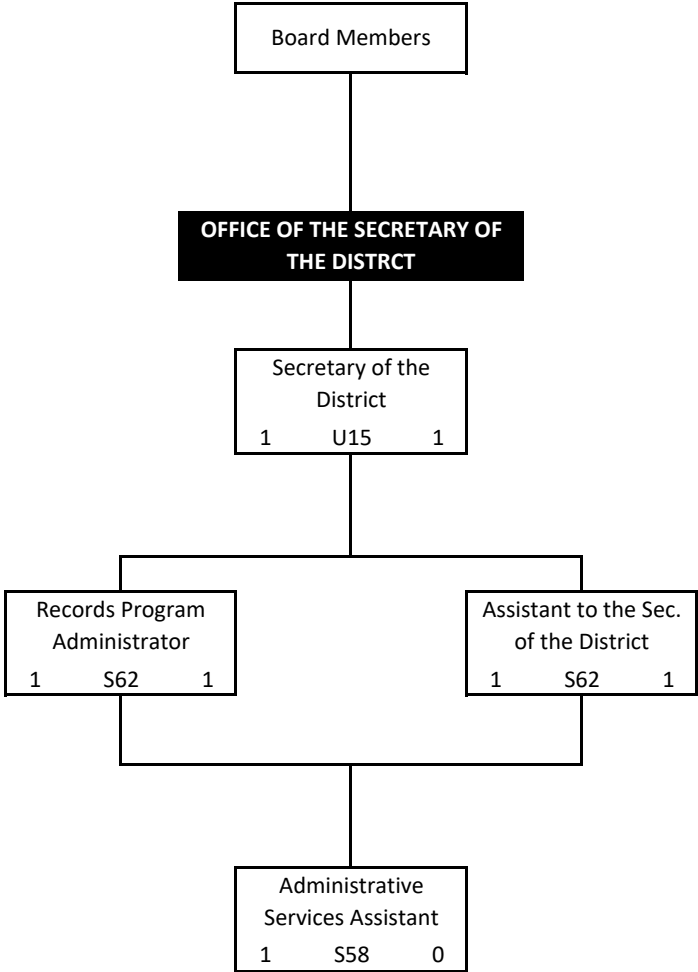

CENTRAL CONTRA COSTA SANITARY DISTRICT
Office of the Secretary of the District

May 31, 2022

- 4 Budgeted Authorized Positions (left)
- 3 Filled Positions (right)