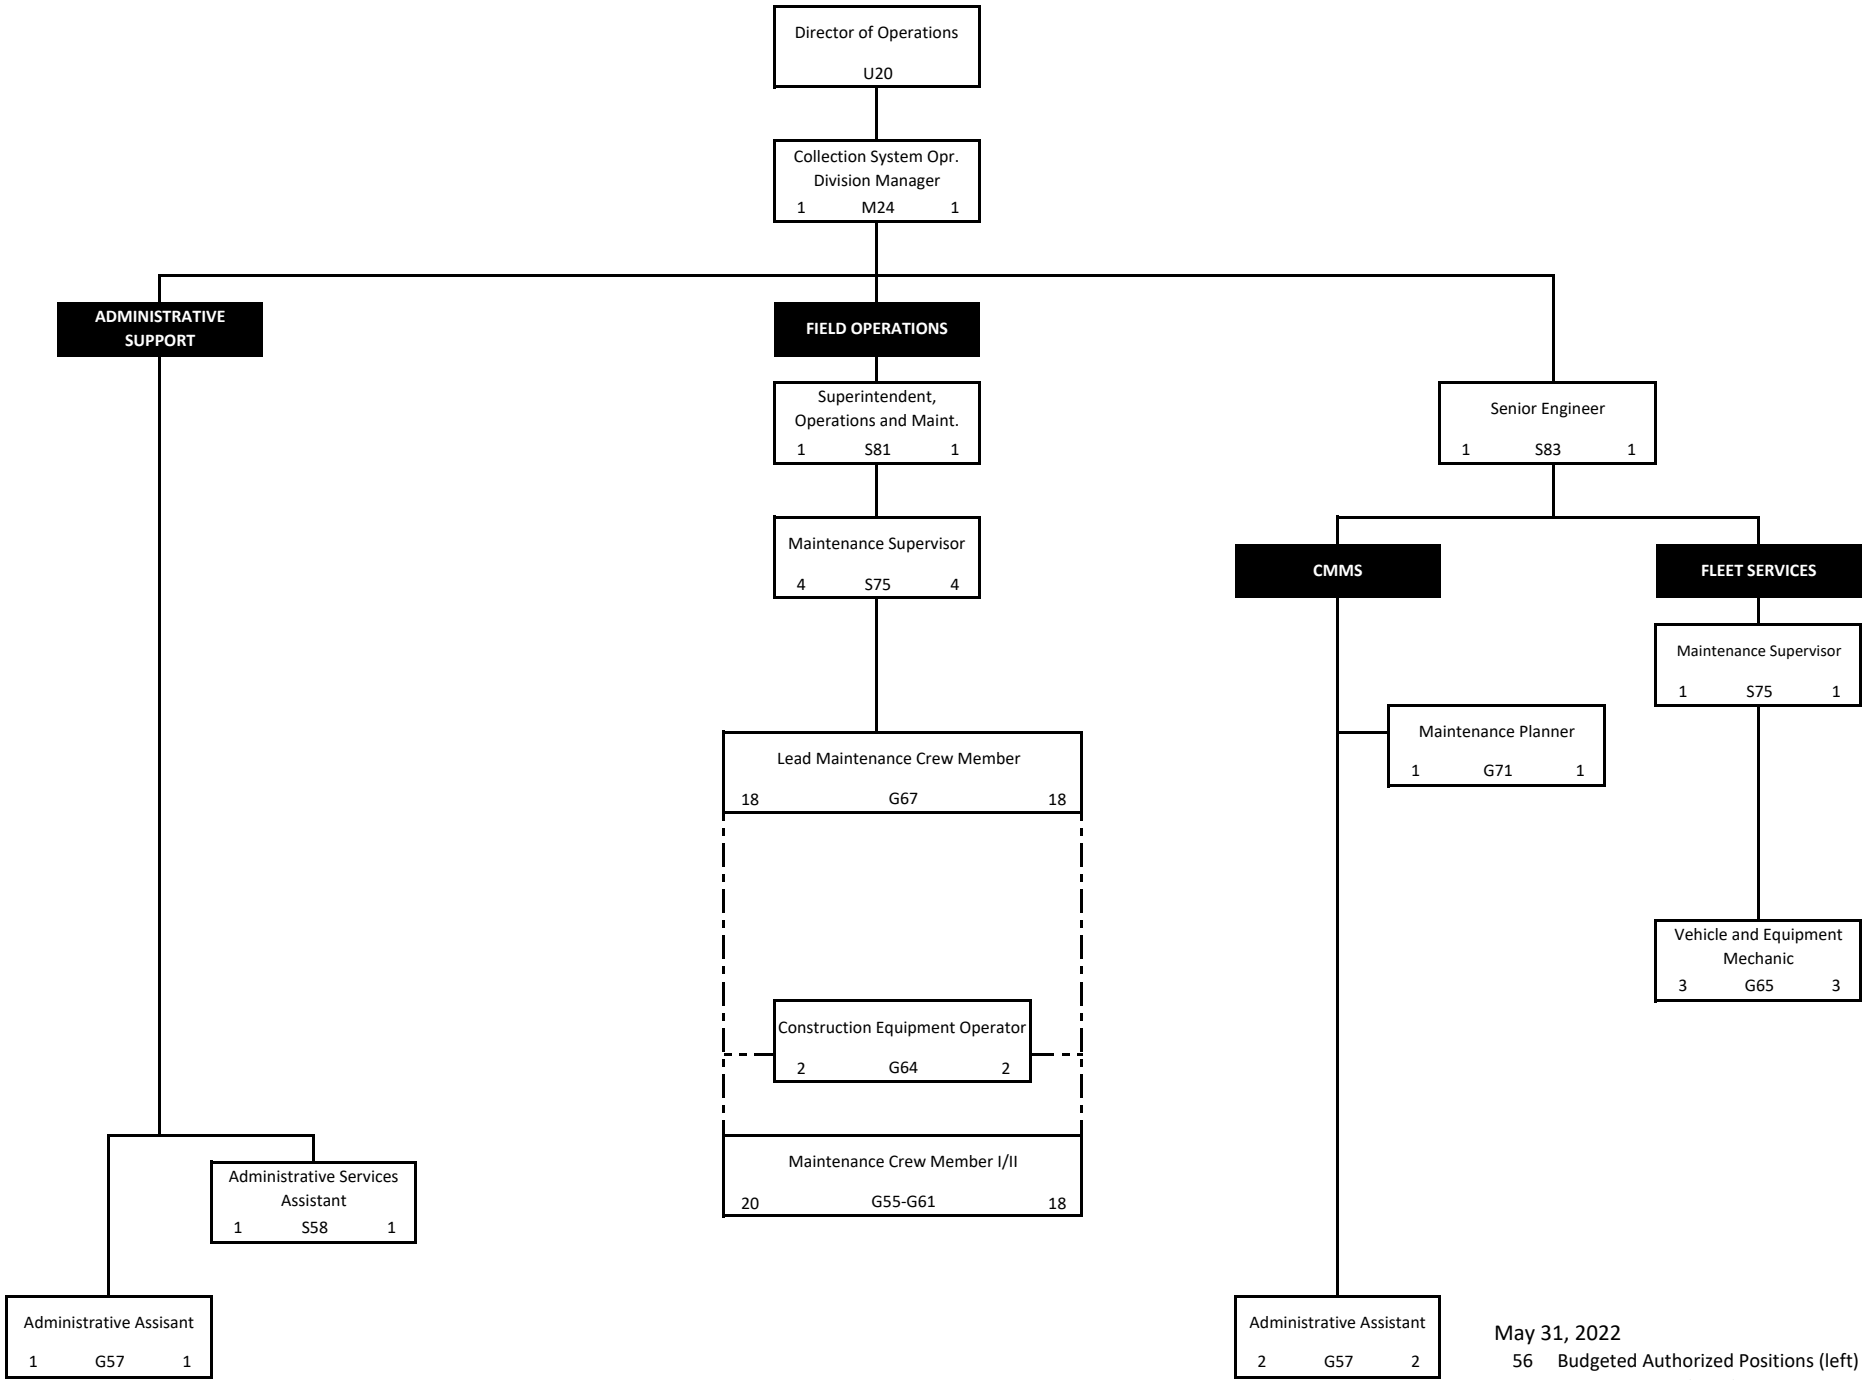

CENTRAL CONTRA COSTA SANITARY DISTRICT
Organizational Chart - Composite

May 31, 2022

291 Total Budgeted Authorized Positions

273 Total Filled Positions

1 *GM Transitional Position

CENTRAL CONTRA COSTA SANITARY DISTRICT
Office of the General Manager

CENTRAL CONTRA COSTA SANITARY DISTRICT
Engineering and Technical Services Department - Environmental and Regulatory Compliance Division

May 31, 2022

30 Budgeted Authorized Positions (left)

29 Filled Positions (right)

CENTRAL CONTRA COSTA SANITARY DISTRICT
Operations Department - Collection System Operations Division

May 31, 2022
 56 Budgeted Authorized Positions (left)
 54 Filled Positions (right)

CENTRAL CONTRA COSTA SANITARY DISTRICT