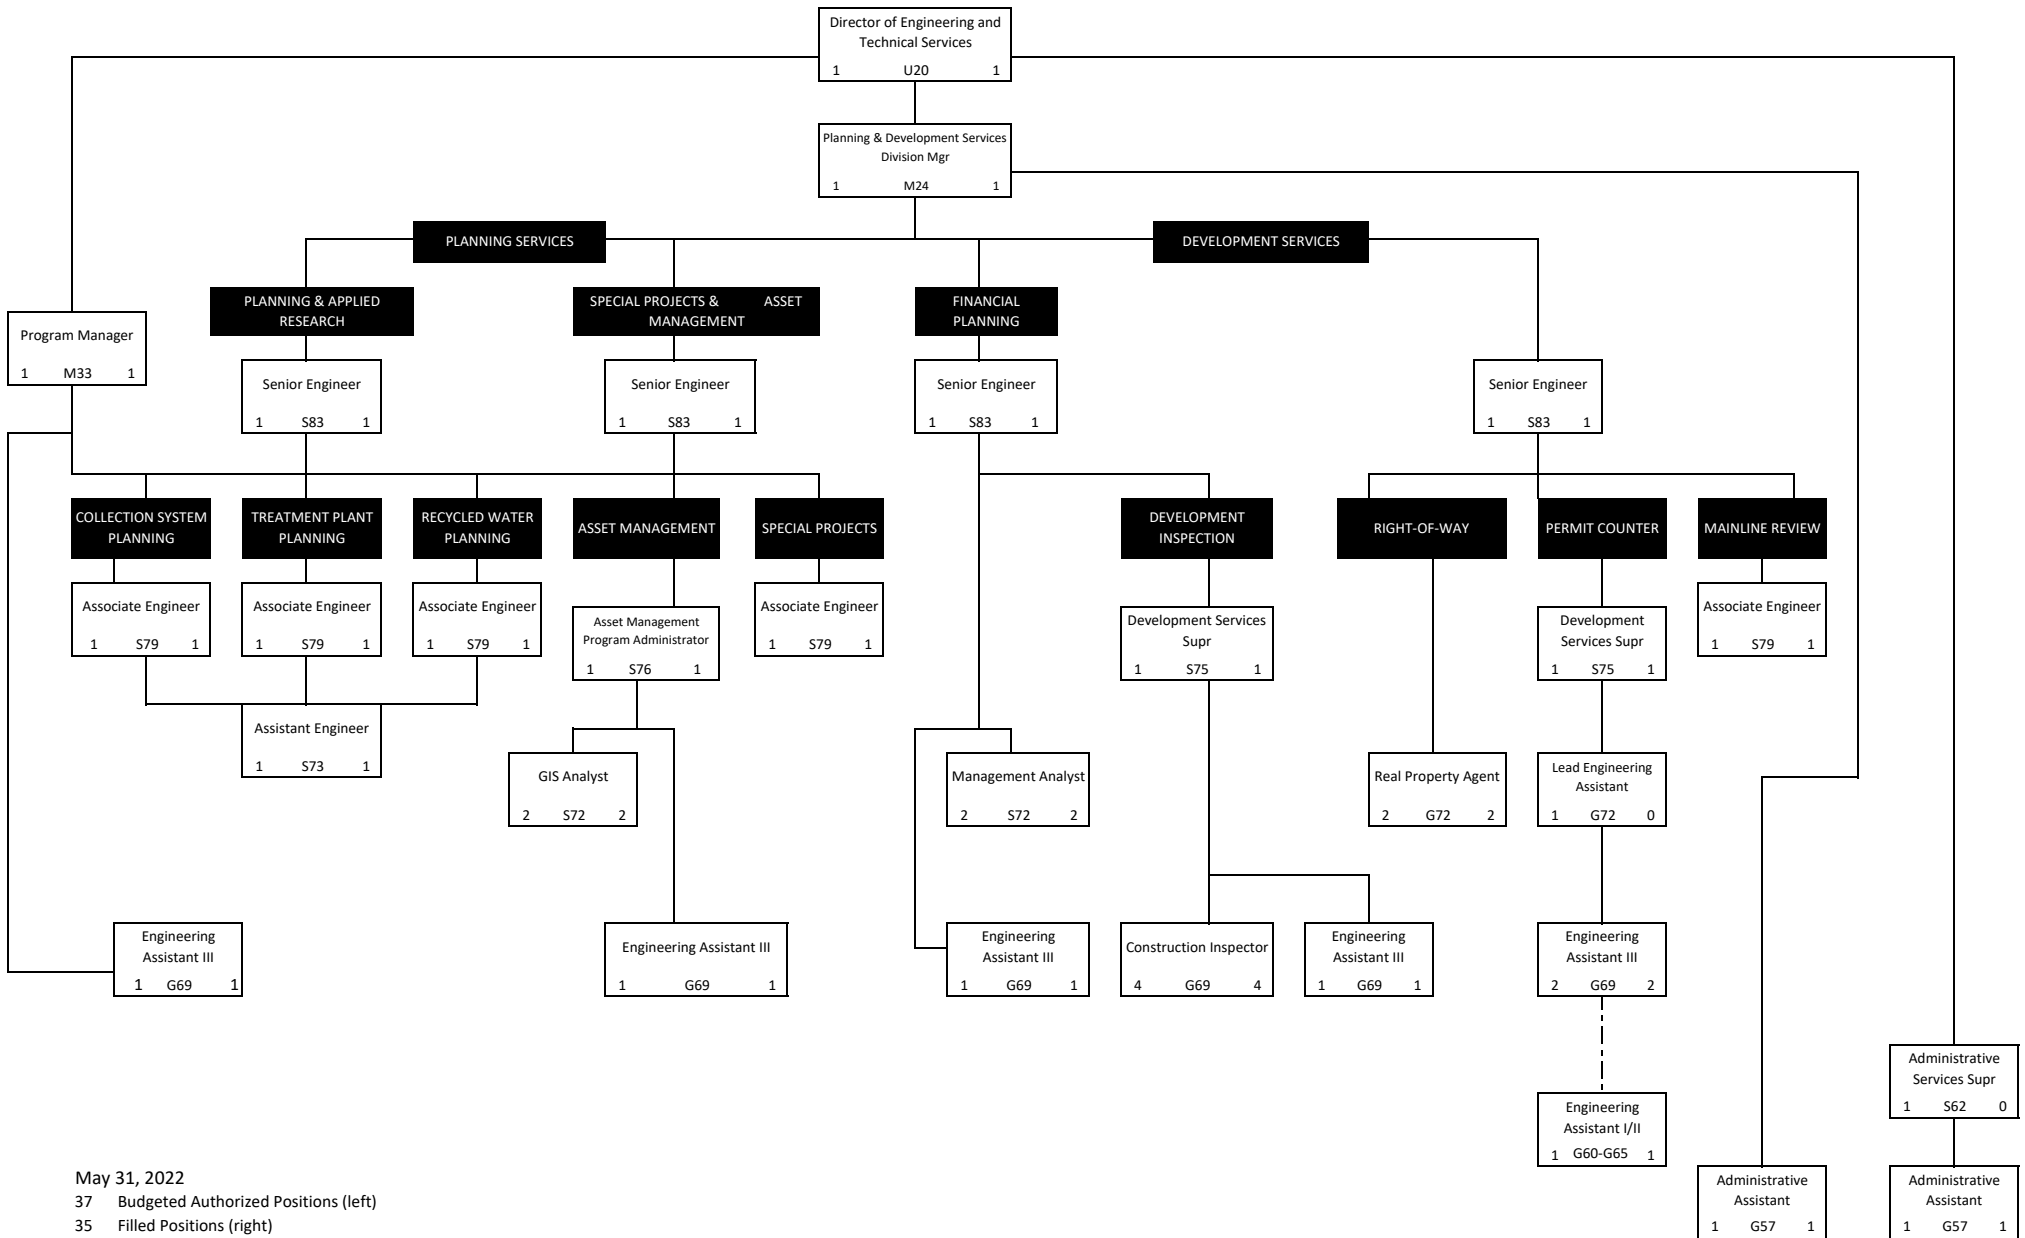

CENTRAL CONTRA COSTA SANITARY DISTRICT
Organizational Chart - Composite

May 31, 2022

291 Total Budgeted Authorized Positions

273 Total Filled Positions

1 *GM Transitional Position

CENTRAL CONTRA COSTA SANITARY DISTRICT
Office of the General Manager

May 31, 2022

12 Budgeted Authorized Positions (left)

12 Filled Positions (right)

1 *GM Transitional Position

CENTRAL CONTRA COSTA SANITARY DISTRICT
Office of the Secretary of the District

May 31, 2022

- 4 Budgeted Authorized Positions (left)
- 3 Filled Positions (right)

CENTRAL CONTRA COSTA SANITARY DISTRICT

Administration Department

May 31, 2022

38 Budgeted Authorized Positions (left)

35 Filled Positions (right)

CENTRAL CONTRA COSTA SANITARY DISTRICT

Engineering and Technical Services Department - Planning and Development Services Division

May 31, 2022
 37 Budgeted Authorized Positions (left)
 35 Filled Positions (right)

CENTRAL CONTRA COSTA SANITARY DISTRICT
Engineering and Technical Services Department - Capital Projects Division

May 31, 2022
 29 Budgeted Authorized Positions (left)
 29 Filled Positions (right)