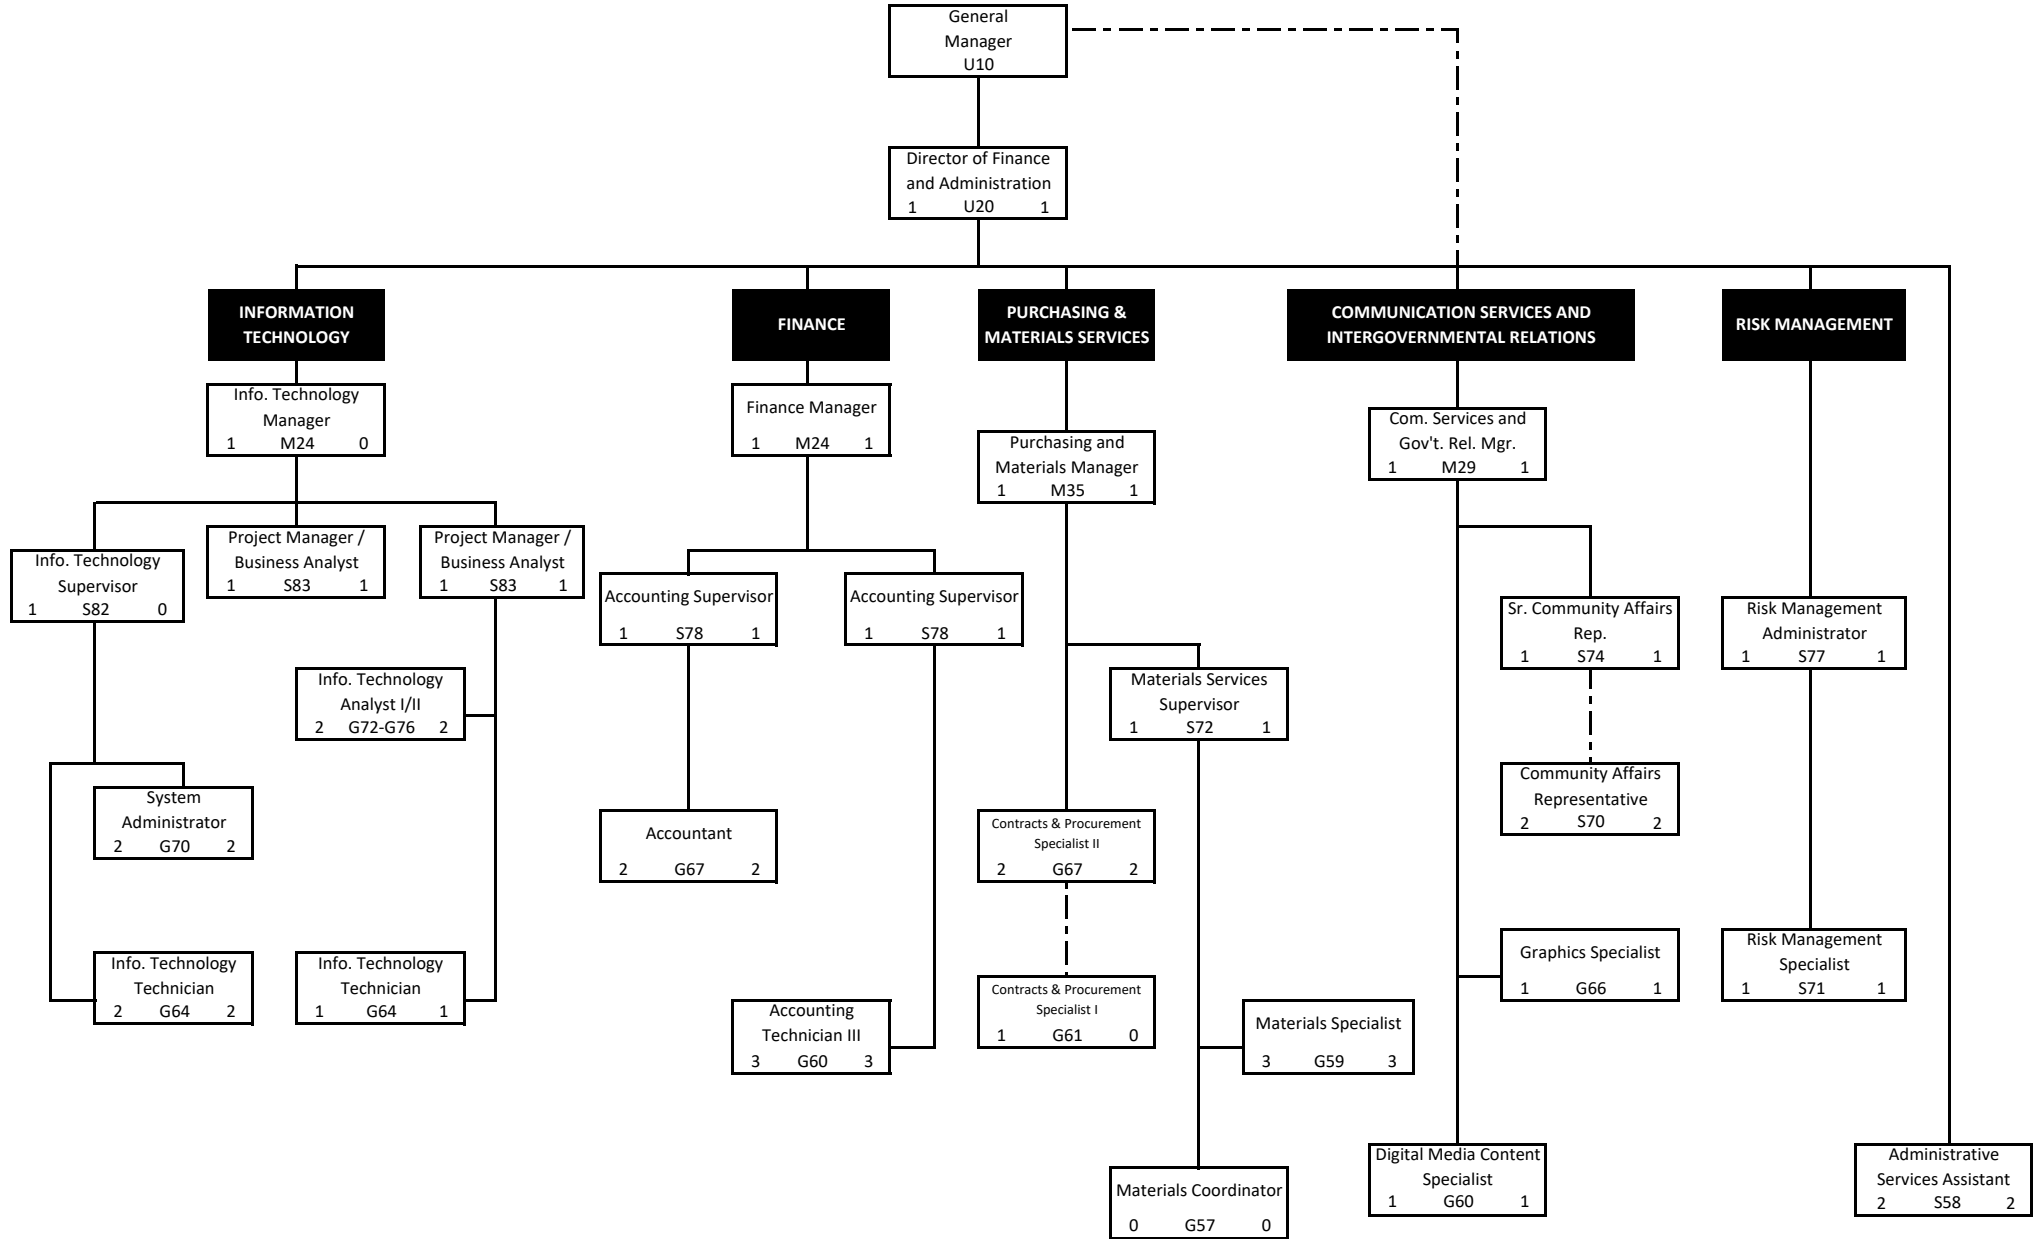

CENTRAL CONTRA COSTA SANITARY DISTRICT
Organizational Chart - Composite

May 31, 2022

291 Total Budgeted Authorized Positions

273 Total Filled Positions

1 *GM Transitional Position

CENTRAL CONTRA COSTA SANITARY DISTRICT
Office of the General Manager

May 31, 2022

12 Budgeted Authorized Positions (left)

12 Filled Positions (right)

1 *GM Transitional Position

CENTRAL CONTRA COSTA SANITARY DISTRICT
Office of the Secretary of the District

May 31, 2022

- 4 Budgeted Authorized Positions (left)
- 3 Filled Positions (right)

CENTRAL CONTRA COSTA SANITARY DISTRICT

Administration Department

May 31, 2022

38 Budgeted Authorized Positions (left)

35 Filled Positions (right)

CENTRAL CONTRA COSTA SANITARY DISTRICT

Engineering and Technical Services Department - Planning and Development Services Division

May 31, 2022
 37 Budgeted Authorized Positions (left)
 35 Filled Positions (right)

CENTRAL CONTRA COSTA SANITARY DISTRICT
Engineering and Technical Services Department - Capital Projects Division

May 31, 2022
 29 Budgeted Authorized Positions (left)
 29 Filled Positions (right)