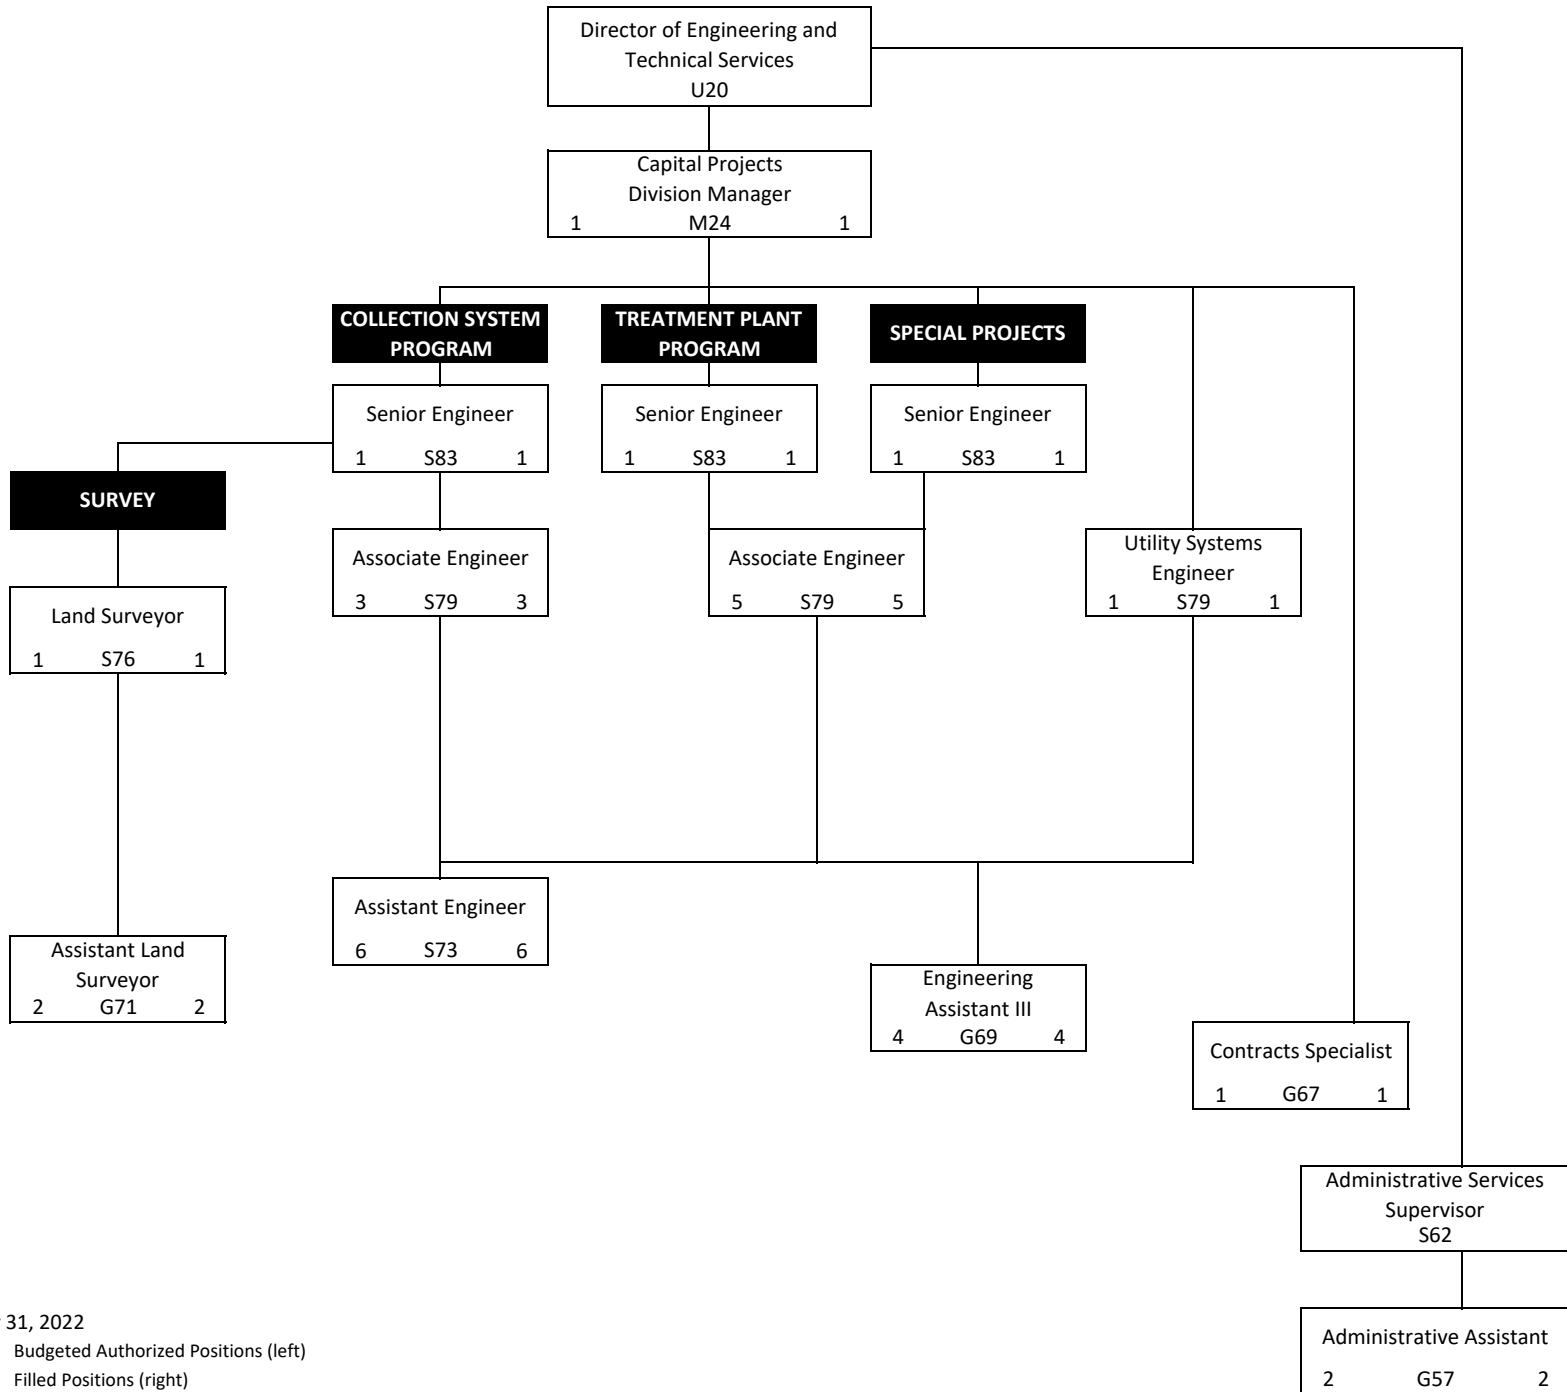

CENTRAL CONTRA COSTA SANITARY DISTRICT
Organizational Chart - Composite

May 31, 2022

291 Total Budgeted Authorized Positions

273 Total Filled Positions

1 *GM Transitional Position

CENTRAL CONTRA COSTA SANITARY DISTRICT
Office of the General Manager

CENTRAL CONTRA COSTA SANITARY DISTRICT

Administration Department

May 31, 2022

38 Budgeted Authorized Positions (left)

35 Filled Positions (right)

CENTRAL CONTRA COSTA SANITARY DISTRICT

Engineering and Technical Services Department - Planning and Development Services Division

May 31, 2022
 37 Budgeted Authorized Positions (left)
 35 Filled Positions (right)

CENTRAL CONTRA COSTA SANITARY DISTRICT
Engineering and Technical Services Department - Capital Projects Division

May 31, 2022
 29 Budgeted Authorized Positions (left)
 29 Filled Positions (right)