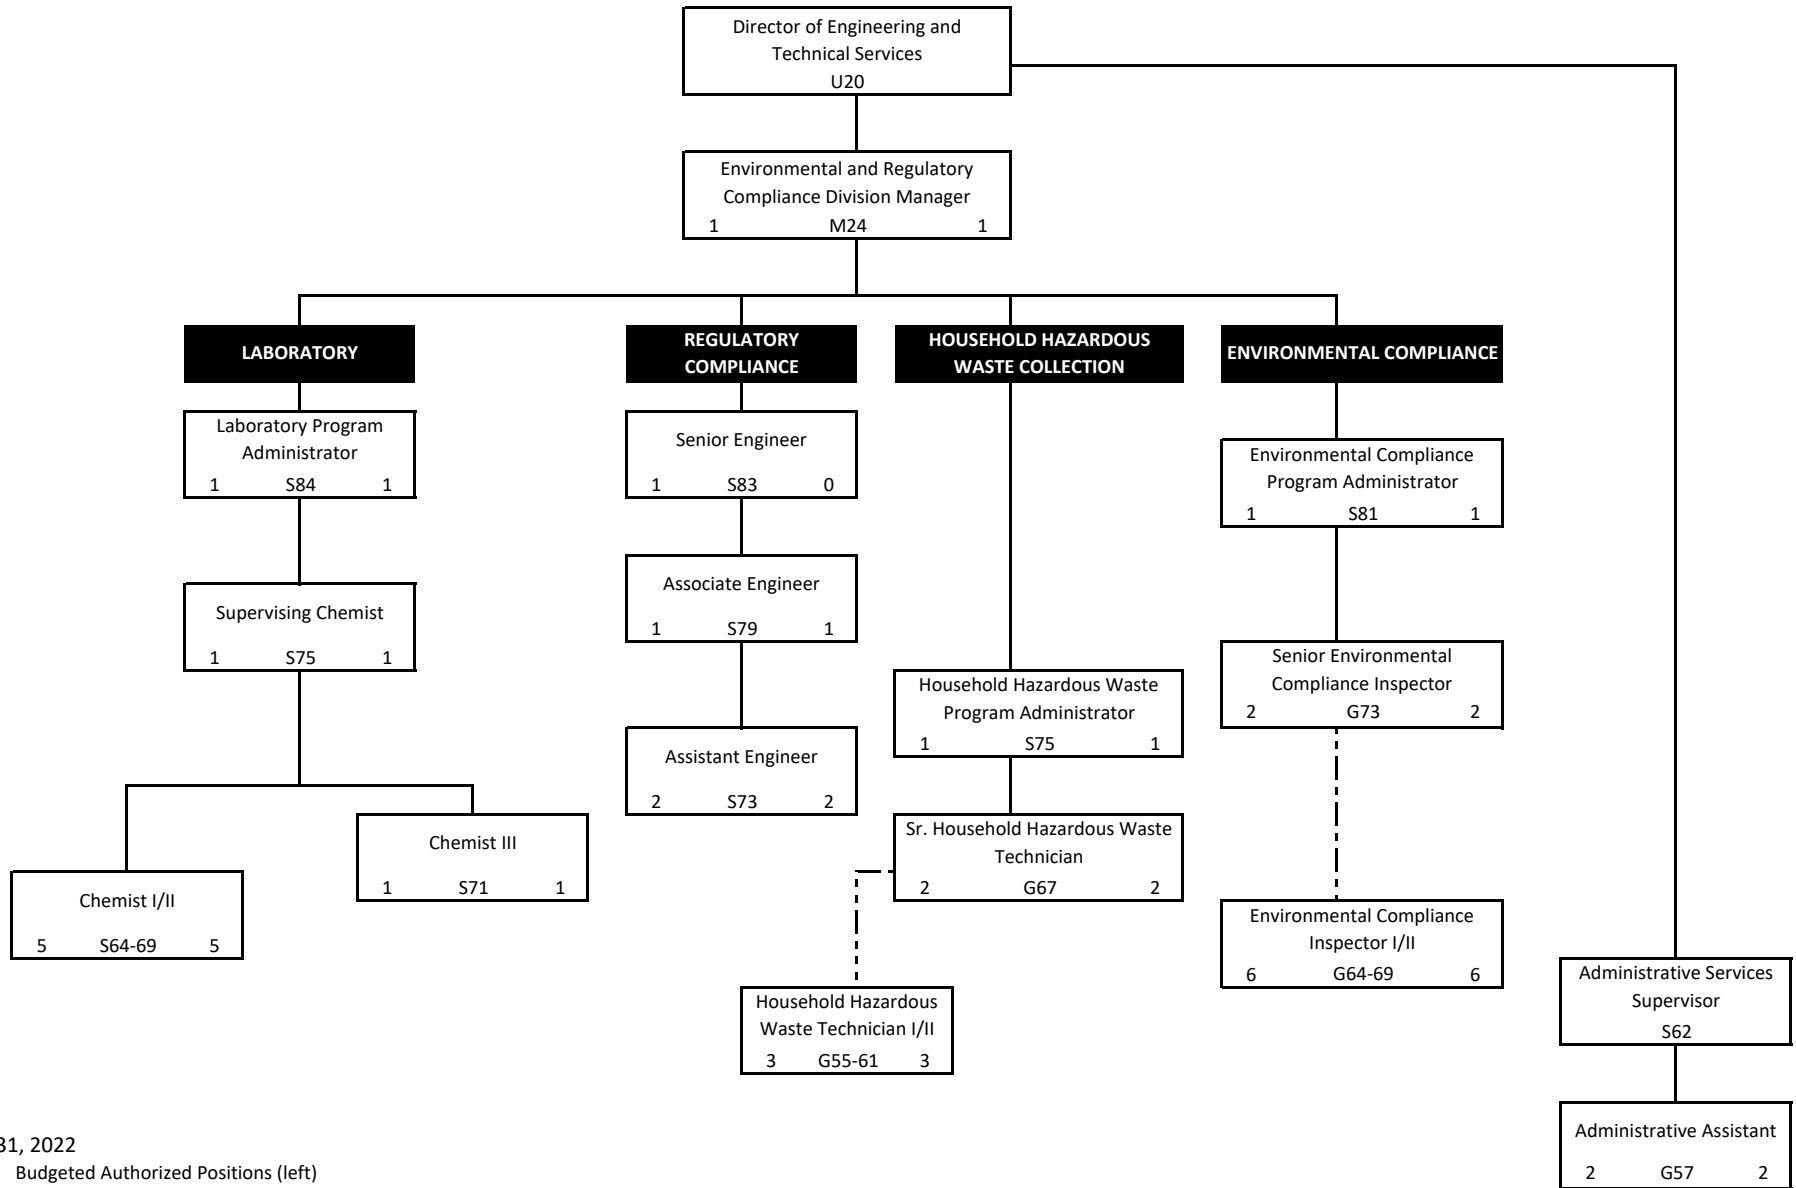

CENTRAL CONTRA COSTA SANITARY DISTRICT
Engineering and Technical Services Department - Environmental and Regulatory Compliance Division

May 31, 2022

30 Budgeted Authorized Positions (left)

29 Filled Positions (right)