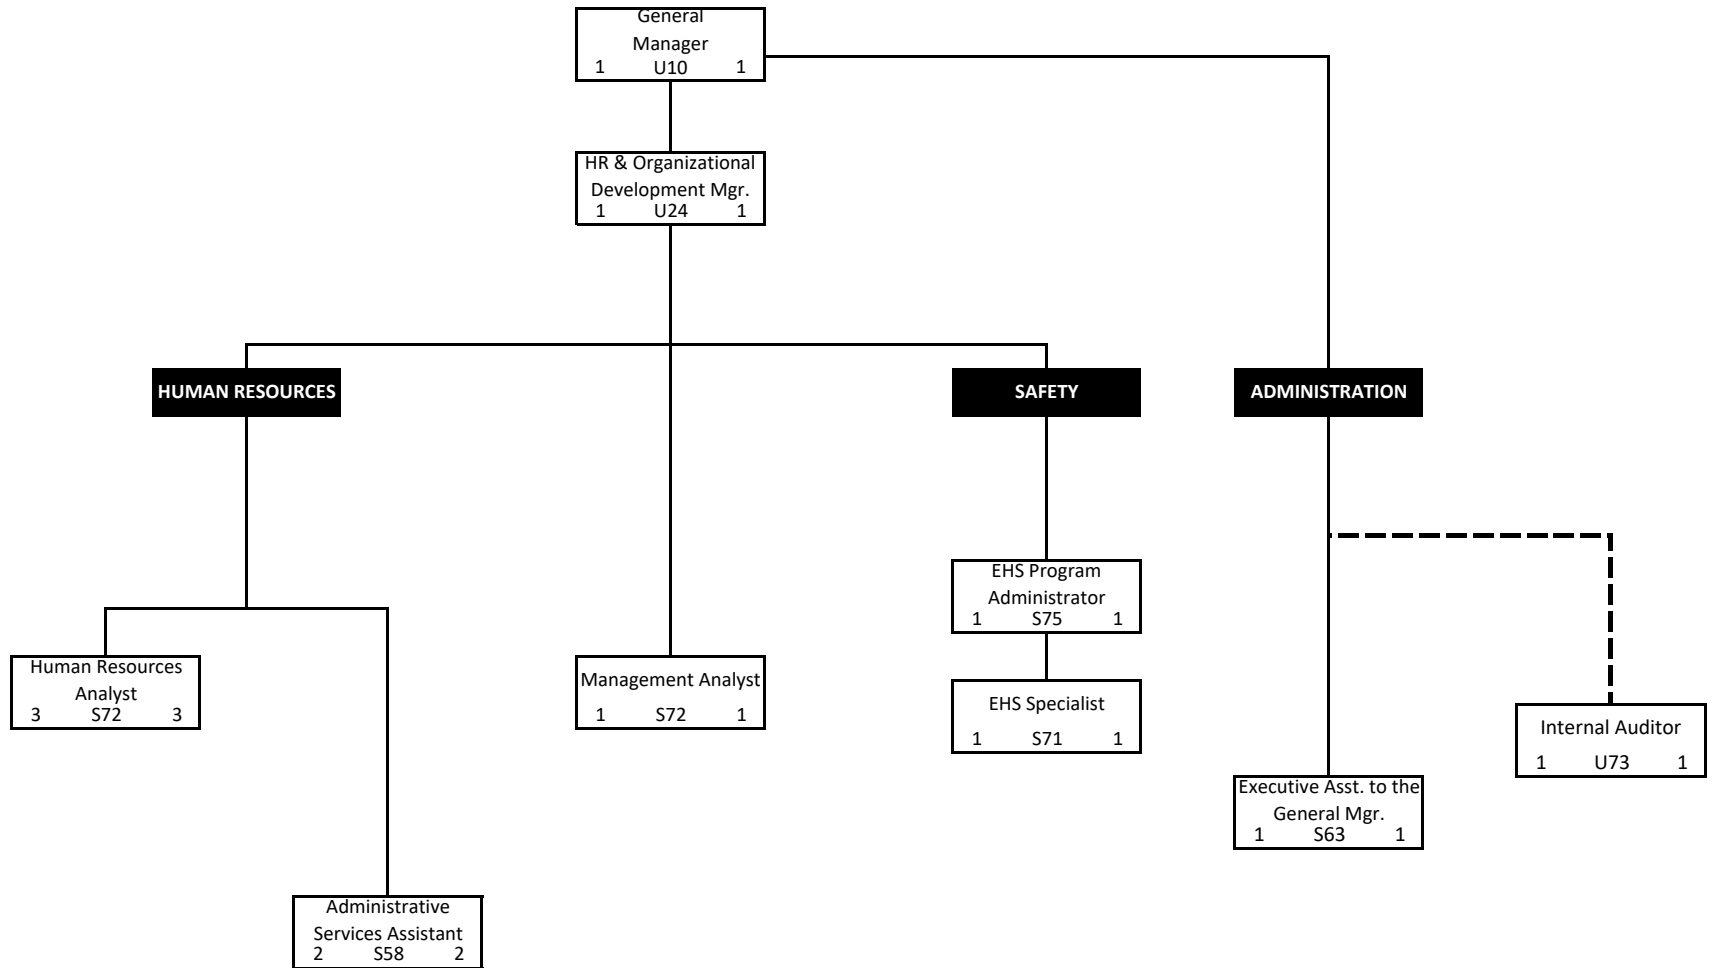

CENTRAL CONTRA COSTA SANITARY DISTRICT
Organizational Chart - Composite

May 31, 2022

291 Total Budgeted Authorized Positions

273 Total Filled Positions

1 *GM Transitional Position

CENTRAL CONTRA COSTA SANITARY DISTRICT
Office of the General Manager

May 31, 2022

12 Budgeted Authorized Positions (left)

12 Filled Positions (right)

1 *GM Transitional Position

CENTRAL CONTRA COSTA SANITARY DISTRICT
Office of the Secretary of the District

May 31, 2022

- 4 Budgeted Authorized Positions (left)
- 3 Filled Positions (right)

CENTRAL CONTRA COSTA SANITARY DISTRICT

Administration Department

May 31, 2022

38 Budgeted Authorized Positions (left)

35 Filled Positions (right)

CENTRAL CONTRA COSTA SANITARY DISTRICT

Engineering and Technical Services Department - Planning and Development Services Division