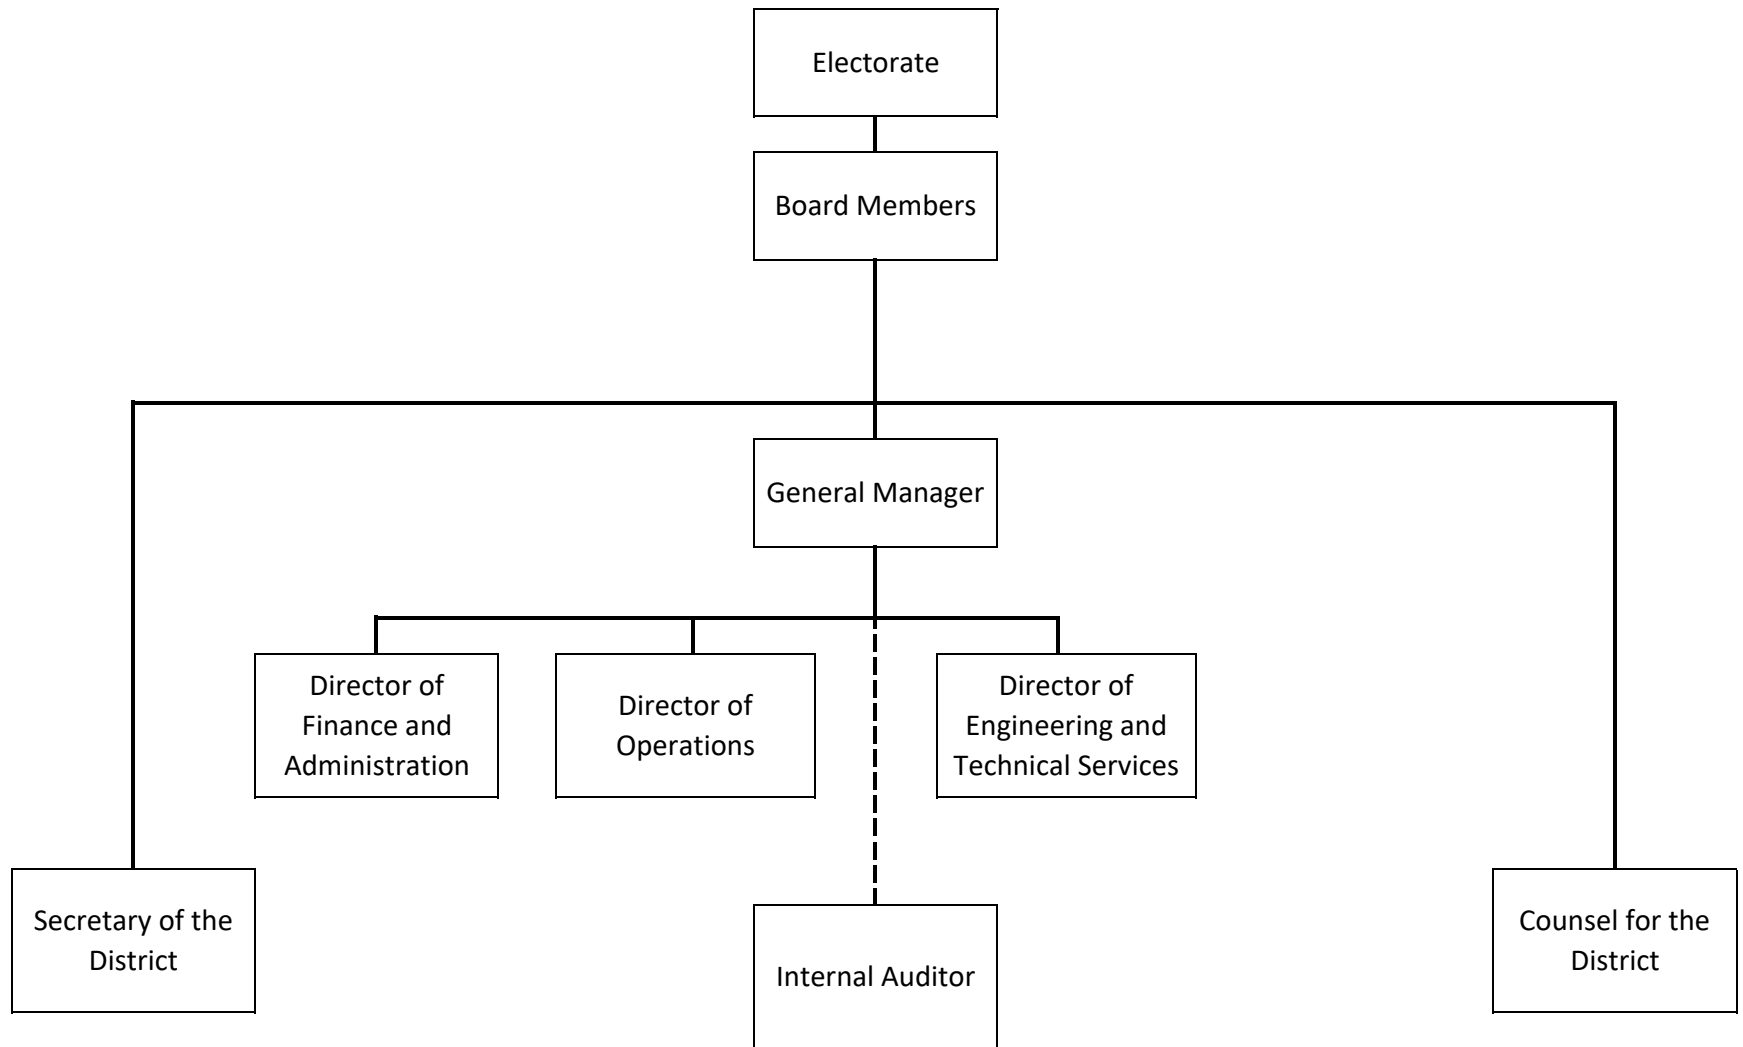

CENTRAL CONTRA COSTA SANITARY DISTRICT
Organizational Chart - Composite

May 31, 2022

291 Total Budgeted Authorized Positions

273 Total Filled Positions

1 *GM Transitional Position

CENTRAL CONTRA COSTA SANITARY DISTRICT
Office of the General Manager