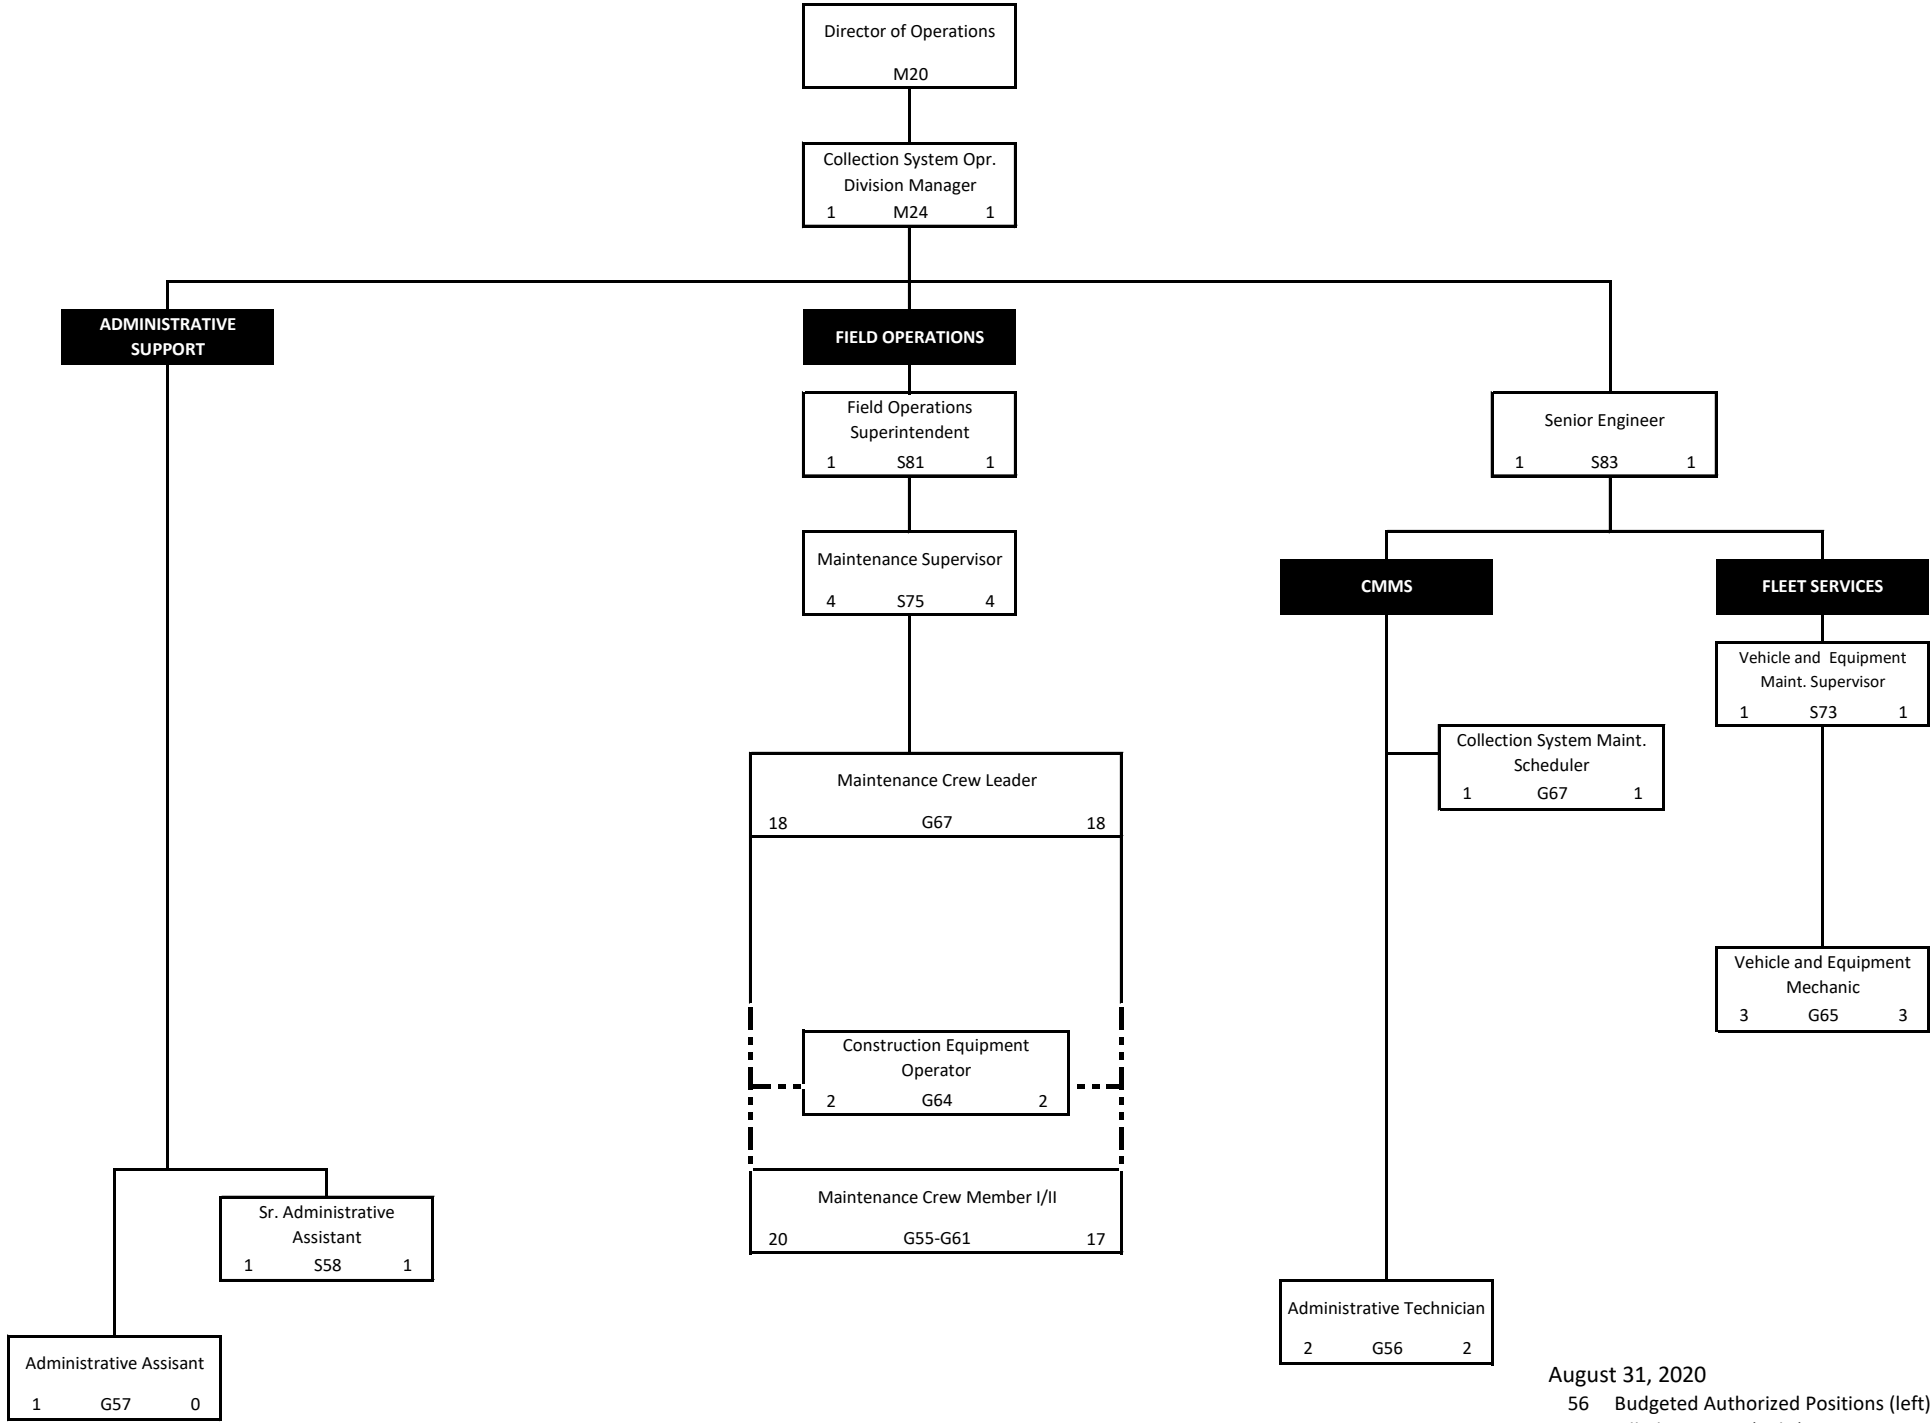

August 31, 2020
 29 Budgeted Authorized Positions (left)
 27 Filled Positions (right)

CENTRAL CONTRA COSTA SANITARY DISTRICT

Engineering and Technical Services Department - Environmental and Regulatory Compliance Division

August 31, 2020
 29 Budgeted Authorized Positions (left)
 26 Filled Positions (right)

CENTRAL CONTRA COSTA SANITARY DISTRICT
Operations Department - Collection System Operations Division

August 31, 2020
 56 Budgeted Authorized Positions (left)
 52 Filled Positions (right)