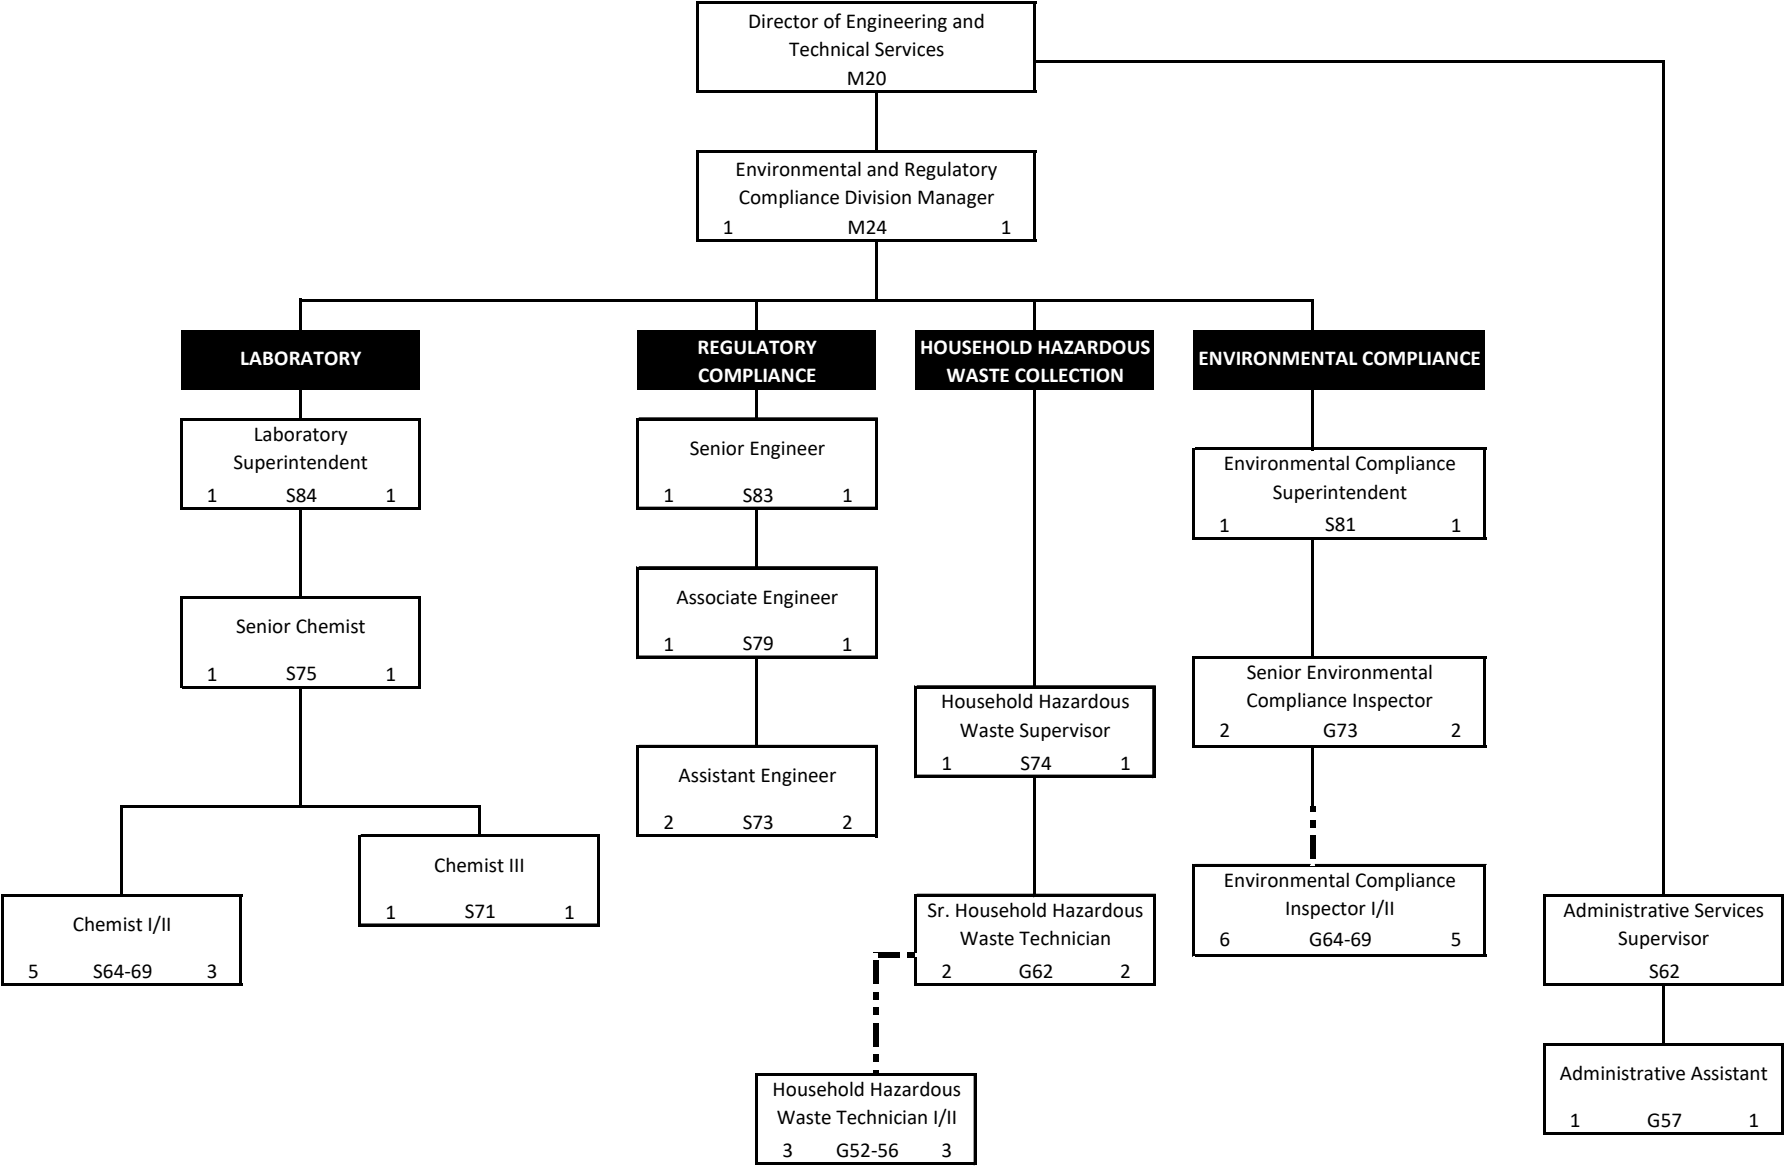

Engineering and Technical Services Department - Planning and Development Services Division

August 31, 2020

38 Budgeted Authorized Positions (left)

35 Filled Positions (right)

CENTRAL CONTRA COSTA SANITARY DISTRICT
Engineering and Technical Services Department - Capital Projects Division

August 31, 2020
 29 Budgeted Authorized Positions (left)
 27 Filled Positions (right)

CENTRAL CONTRA COSTA SANITARY DISTRICT

Engineering and Technical Services Department - Environmental and Regulatory Compliance Division