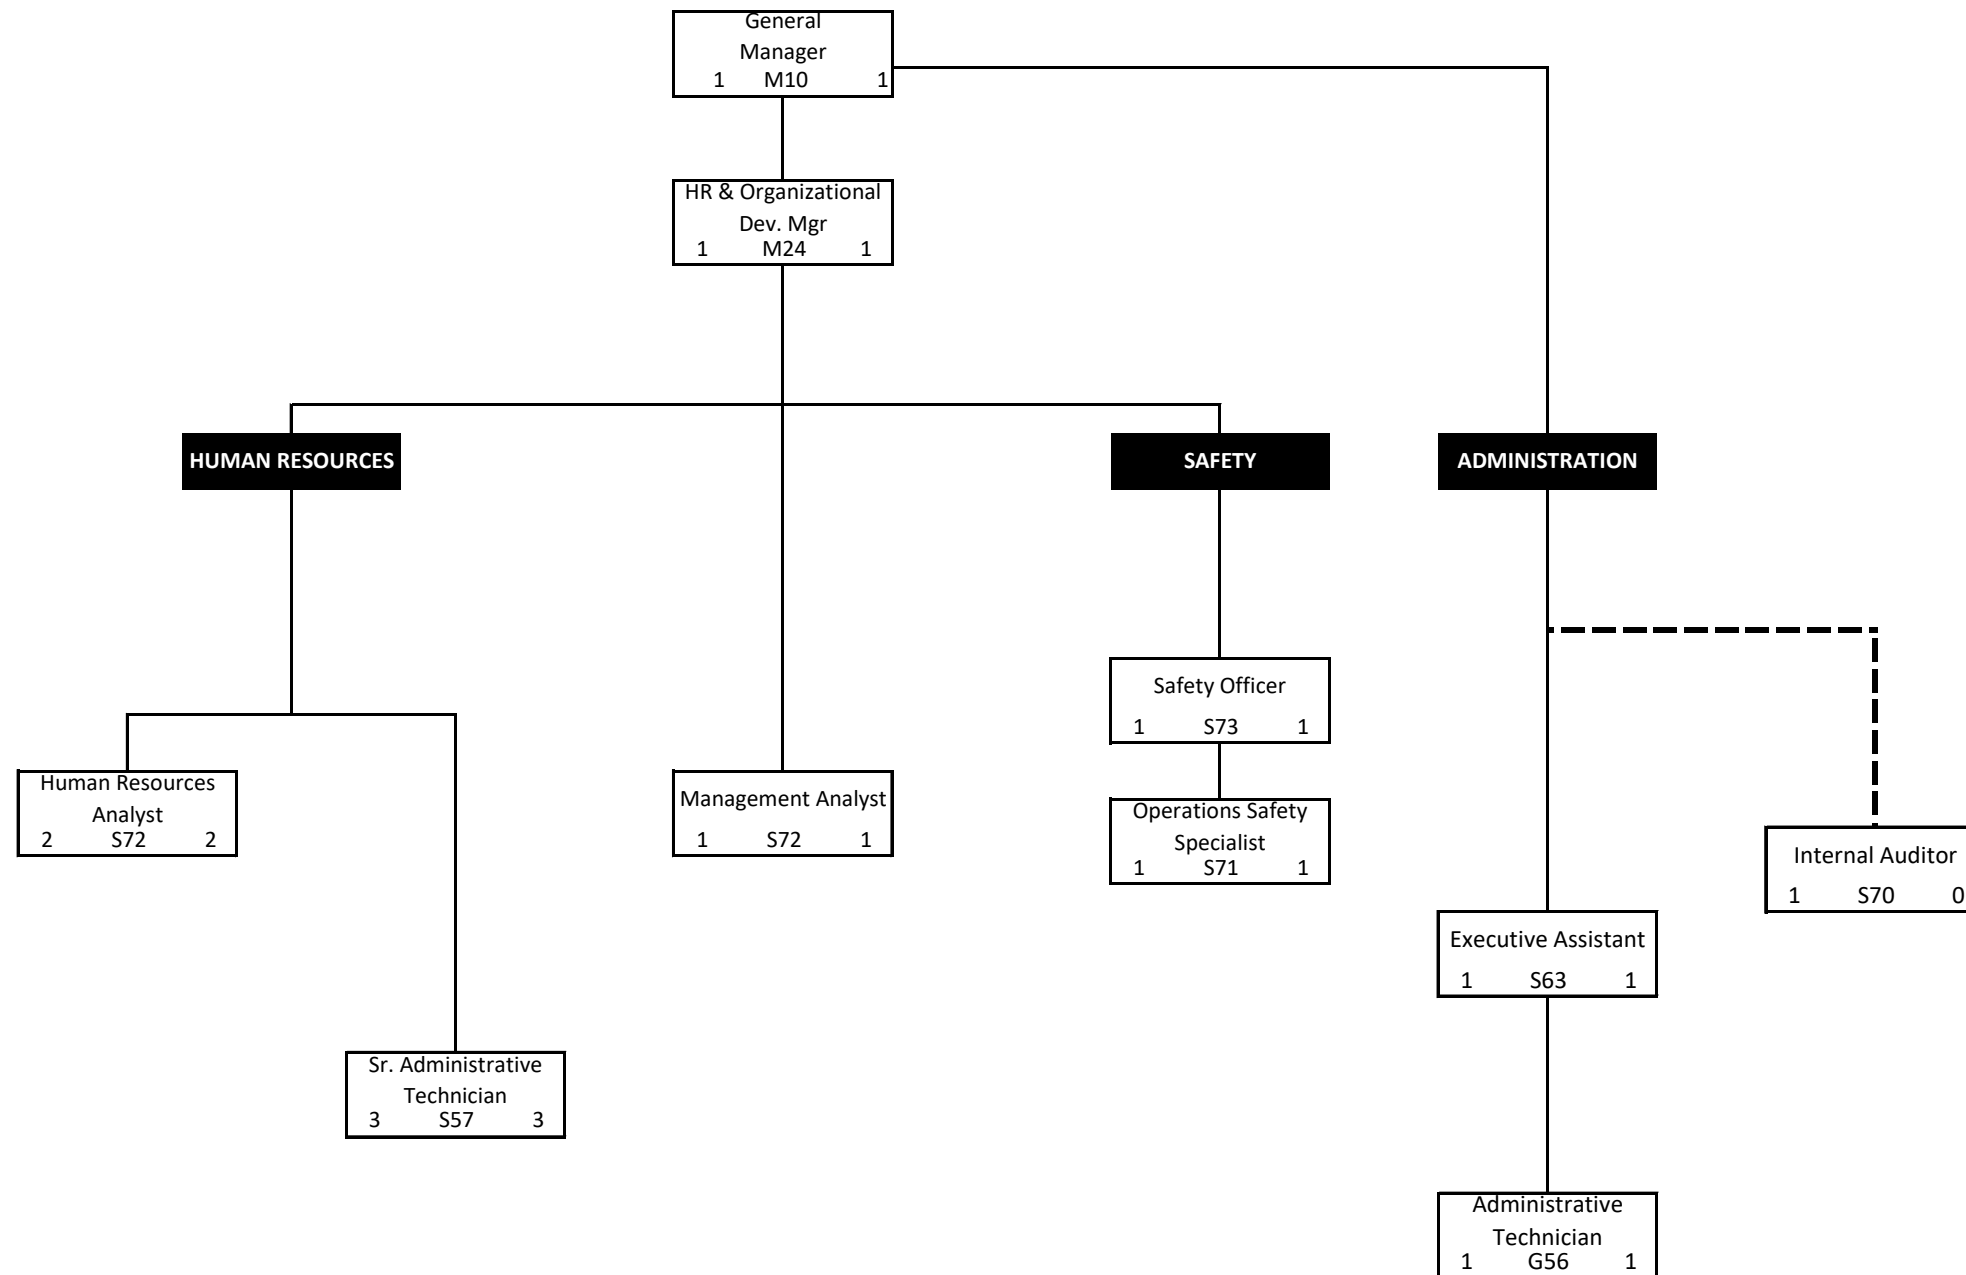

CENTRAL CONTRA COSTA SANITARY DISTRICT
Organizational Chart - Composite

August 31, 2020

293 Total Budgeted Authorized Positions

270 Total Filled Positions

1 *GM Transitional Positions

CENTRAL CONTRA COSTA SANITARY DISTRICT

Office of the General Manager

August 31, 2020

13 Budgeted Authorized Positions (left)

12 Filled Positions (right)

CENTRAL CONTRA COSTA SANITARY DISTRICT
Office of the Secretary of the District

August 31, 2020

4 Budgeted Authorized Positions (left)

4 Filled Positions (right)

CENTRAL CONTRA COSTA SANITARY DISTRICT

Administration Department

August 31, 2020
 38 Budgeted Authorized Positions (left)
 37 Filled Positions (right)

Engineering and Technical Services Department - Planning and Development Services Division

August 31, 2020

38 Budgeted Authorized Positions (left)

35 Filled Positions (right)

CENTRAL CONTRA COSTA SANITARY DISTRICT
Engineering and Technical Services Department - Capital Projects Division