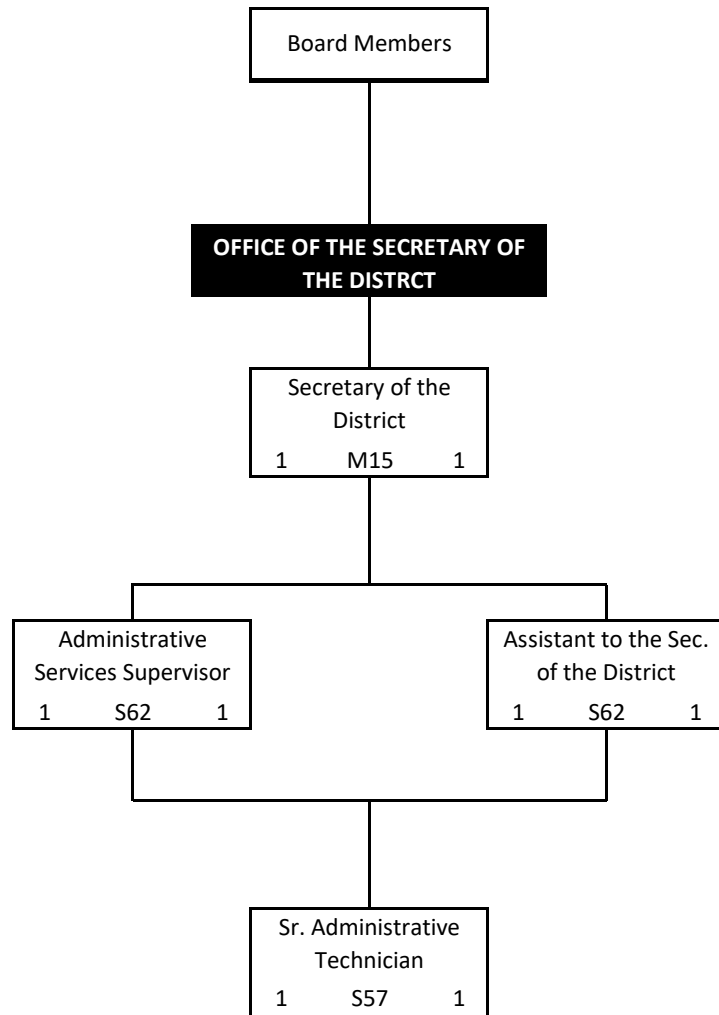

CENTRAL CONTRA COSTA SANITARY DISTRICT
Office of the Secretary of the District

August 31, 2020

4 Budgeted Authorized Positions (left)

4 Filled Positions (right)