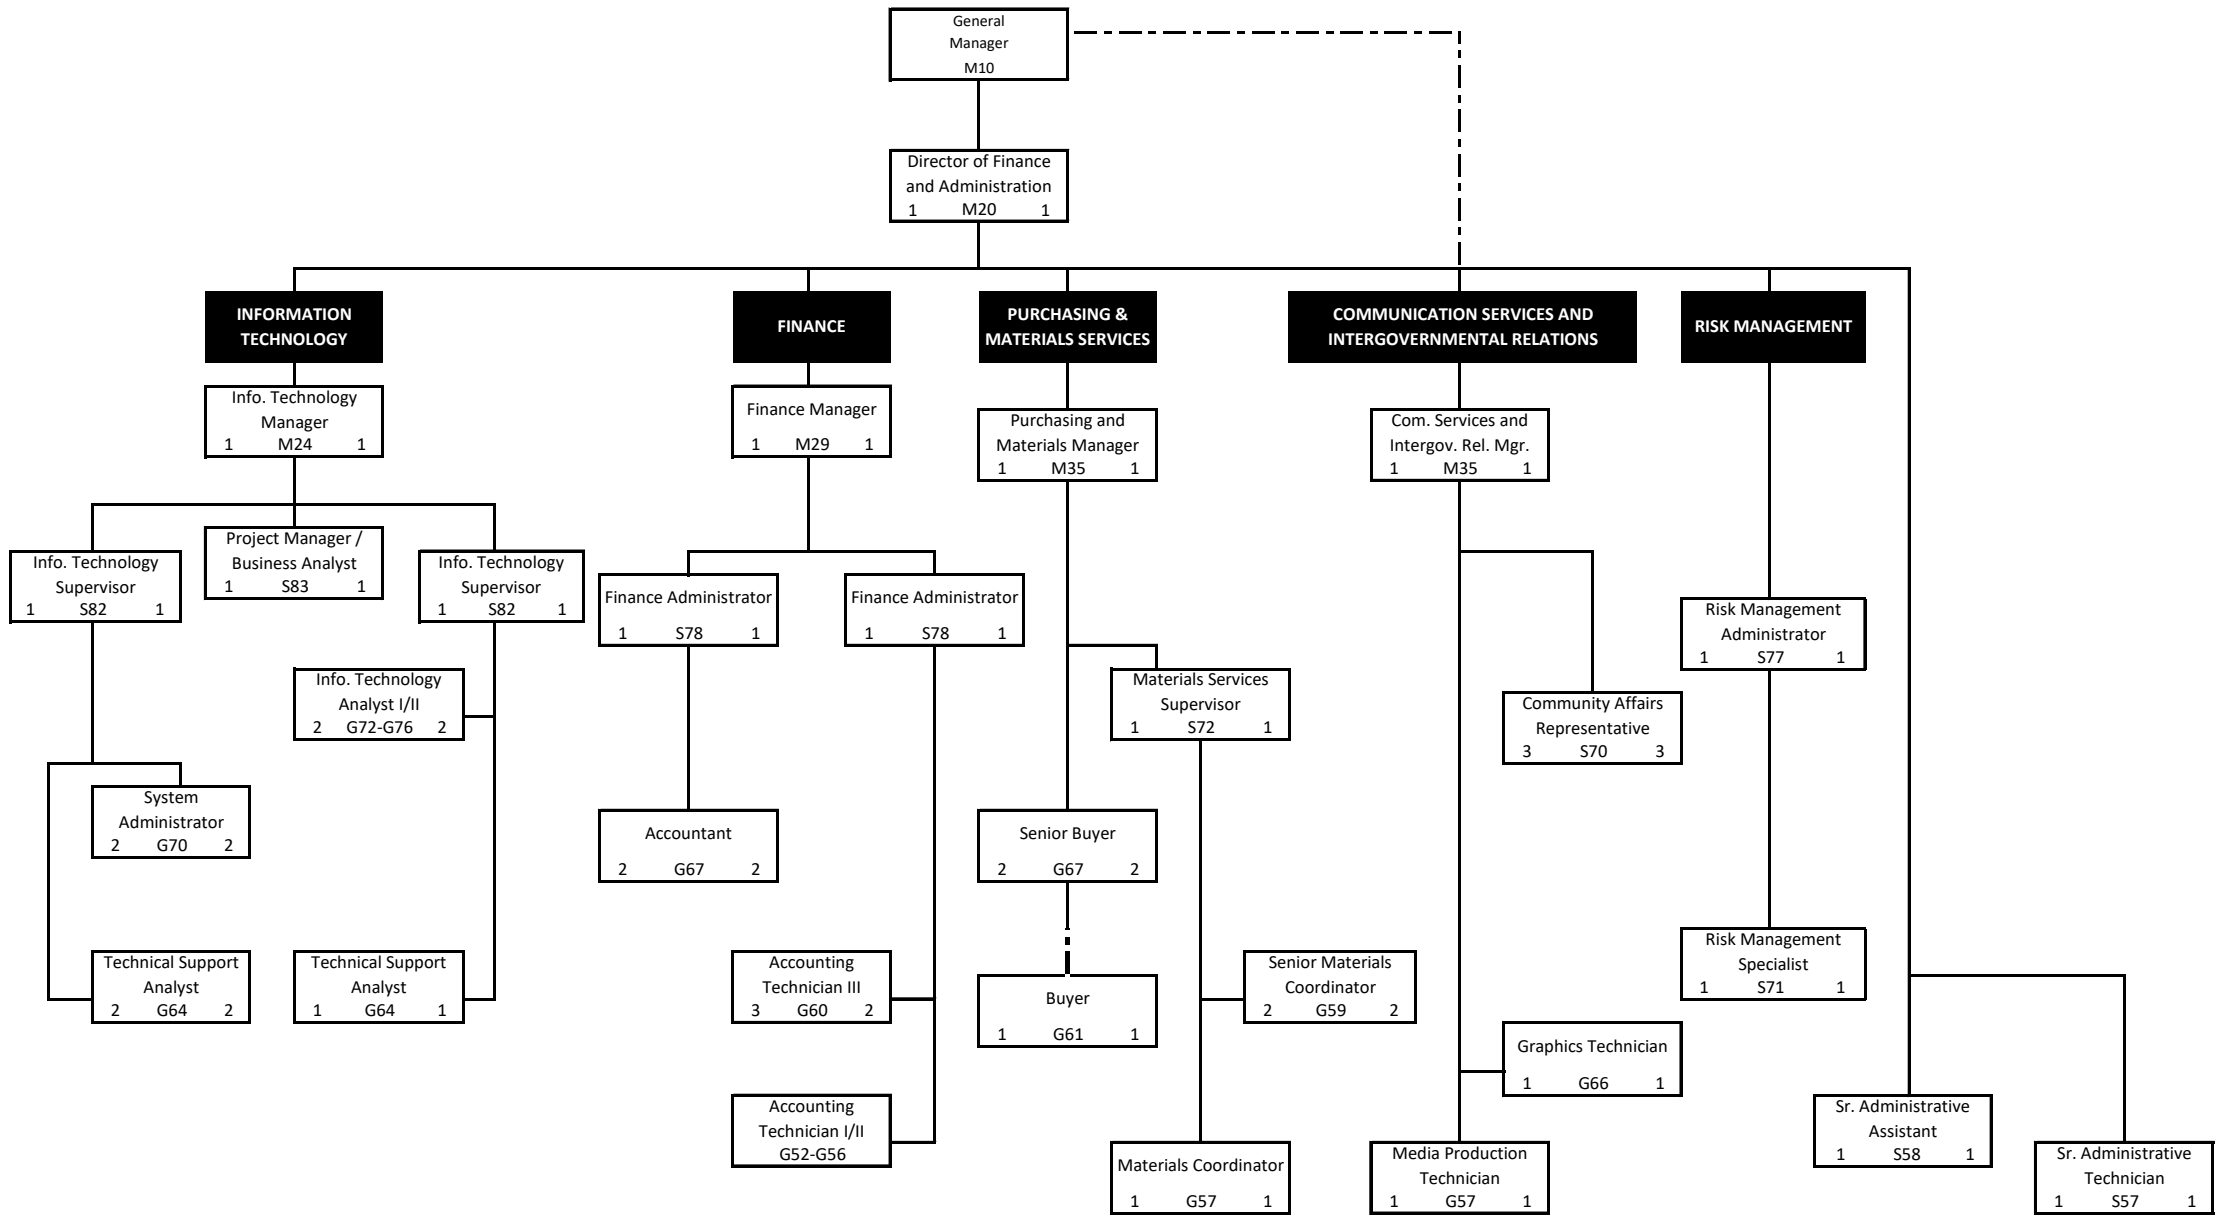

CENTRAL CONTRA COSTA SANITARY DISTRICT
Organizational Chart - Composite

August 31, 2020

293 Total Budgeted Authorized Positions

270 Total Filled Positions

1 *GM Transitional Positions

CENTRAL CONTRA COSTA SANITARY DISTRICT

Office of the General Manager

August 31, 2020

13 Budgeted Authorized Positions (left)

12 Filled Positions (right)

CENTRAL CONTRA COSTA SANITARY DISTRICT
Office of the Secretary of the District

August 31, 2020

4 Budgeted Authorized Positions (left)

4 Filled Positions (right)

CENTRAL CONTRA COSTA SANITARY DISTRICT

Administration Department

August 31, 2020
 38 Budgeted Authorized Positions (left)
 37 Filled Positions (right)

Engineering and Technical Services Department - Planning and Development Services Division

August 31, 2020

38 Budgeted Authorized Positions (left)

35 Filled Positions (right)

CENTRAL CONTRA COSTA SANITARY DISTRICT
Engineering and Technical Services Department - Capital Projects Division