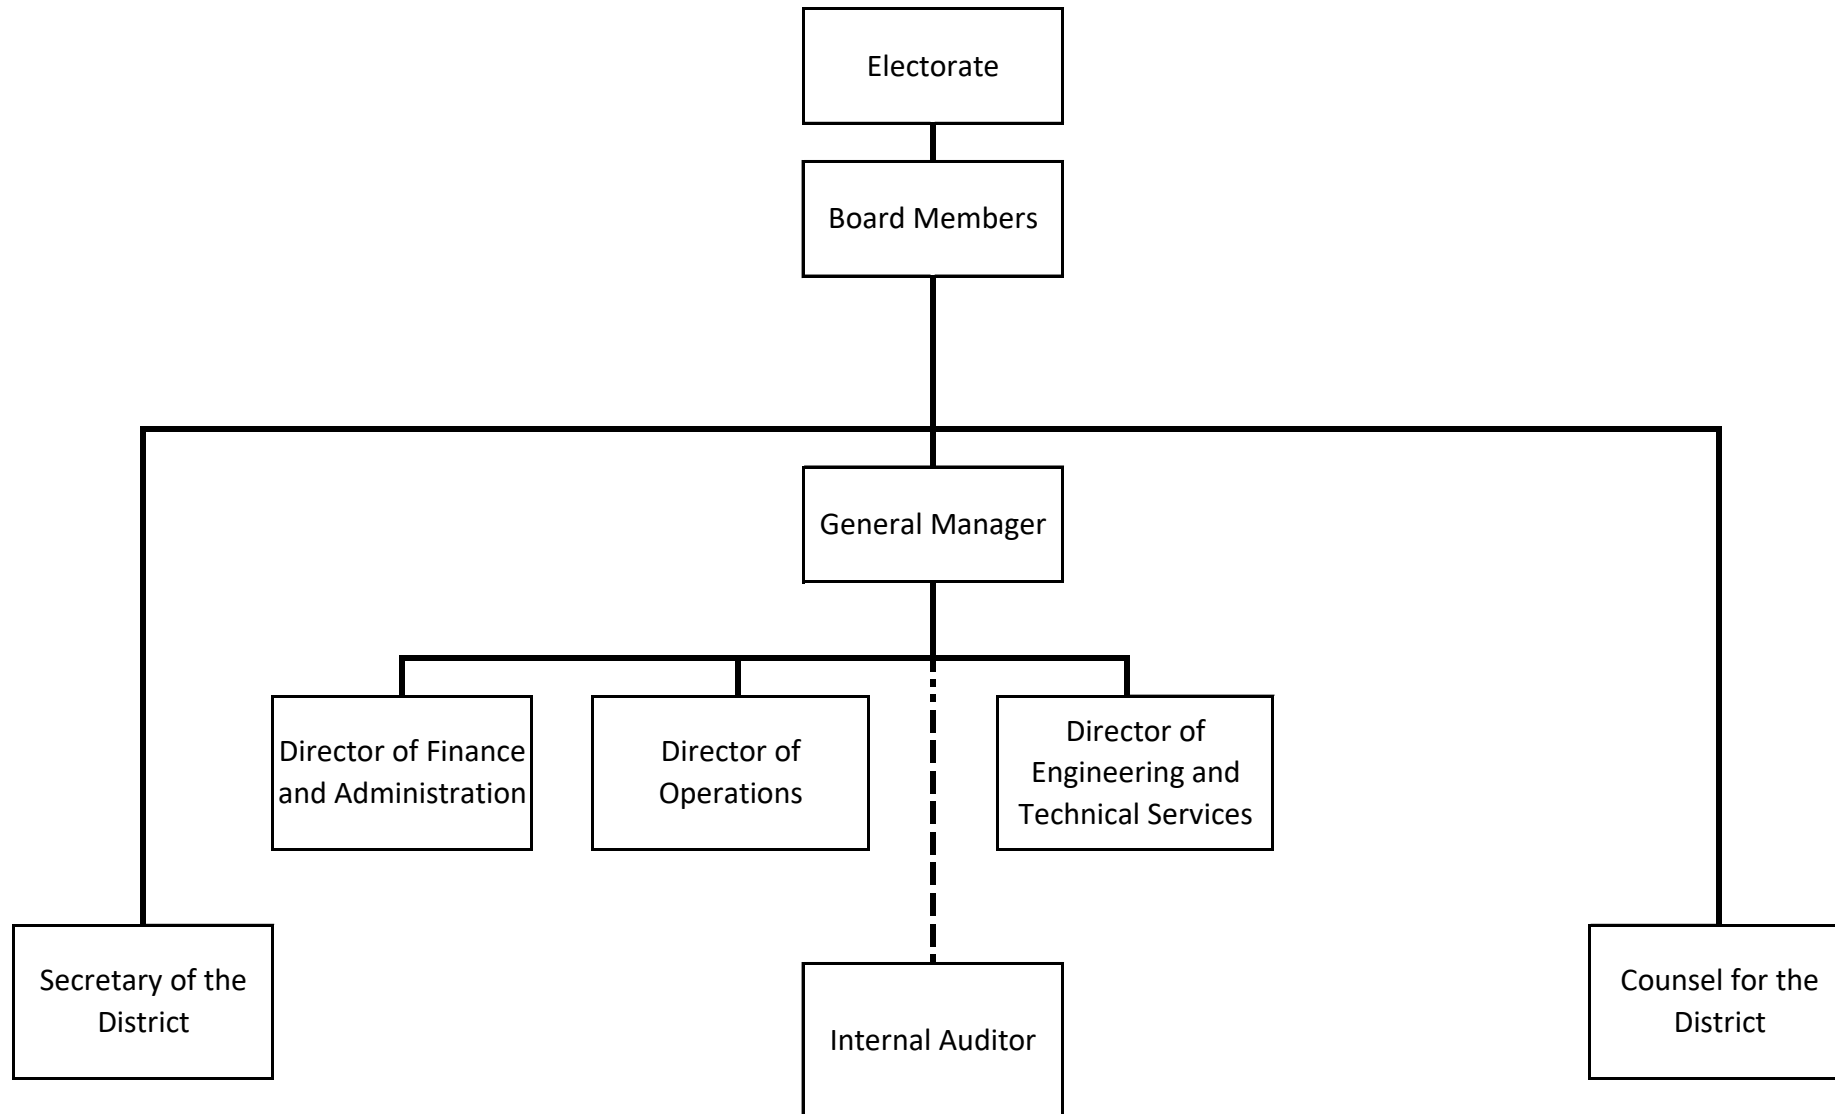

CENTRAL CONTRA COSTA SANITARY DISTRICT
Organizational Chart - Composite

August 31, 2020

293 Total Budgeted Authorized Positions

270 Total Filled Positions

1 *GM Transitional Positions

CENTRAL CONTRA COSTA SANITARY DISTRICT