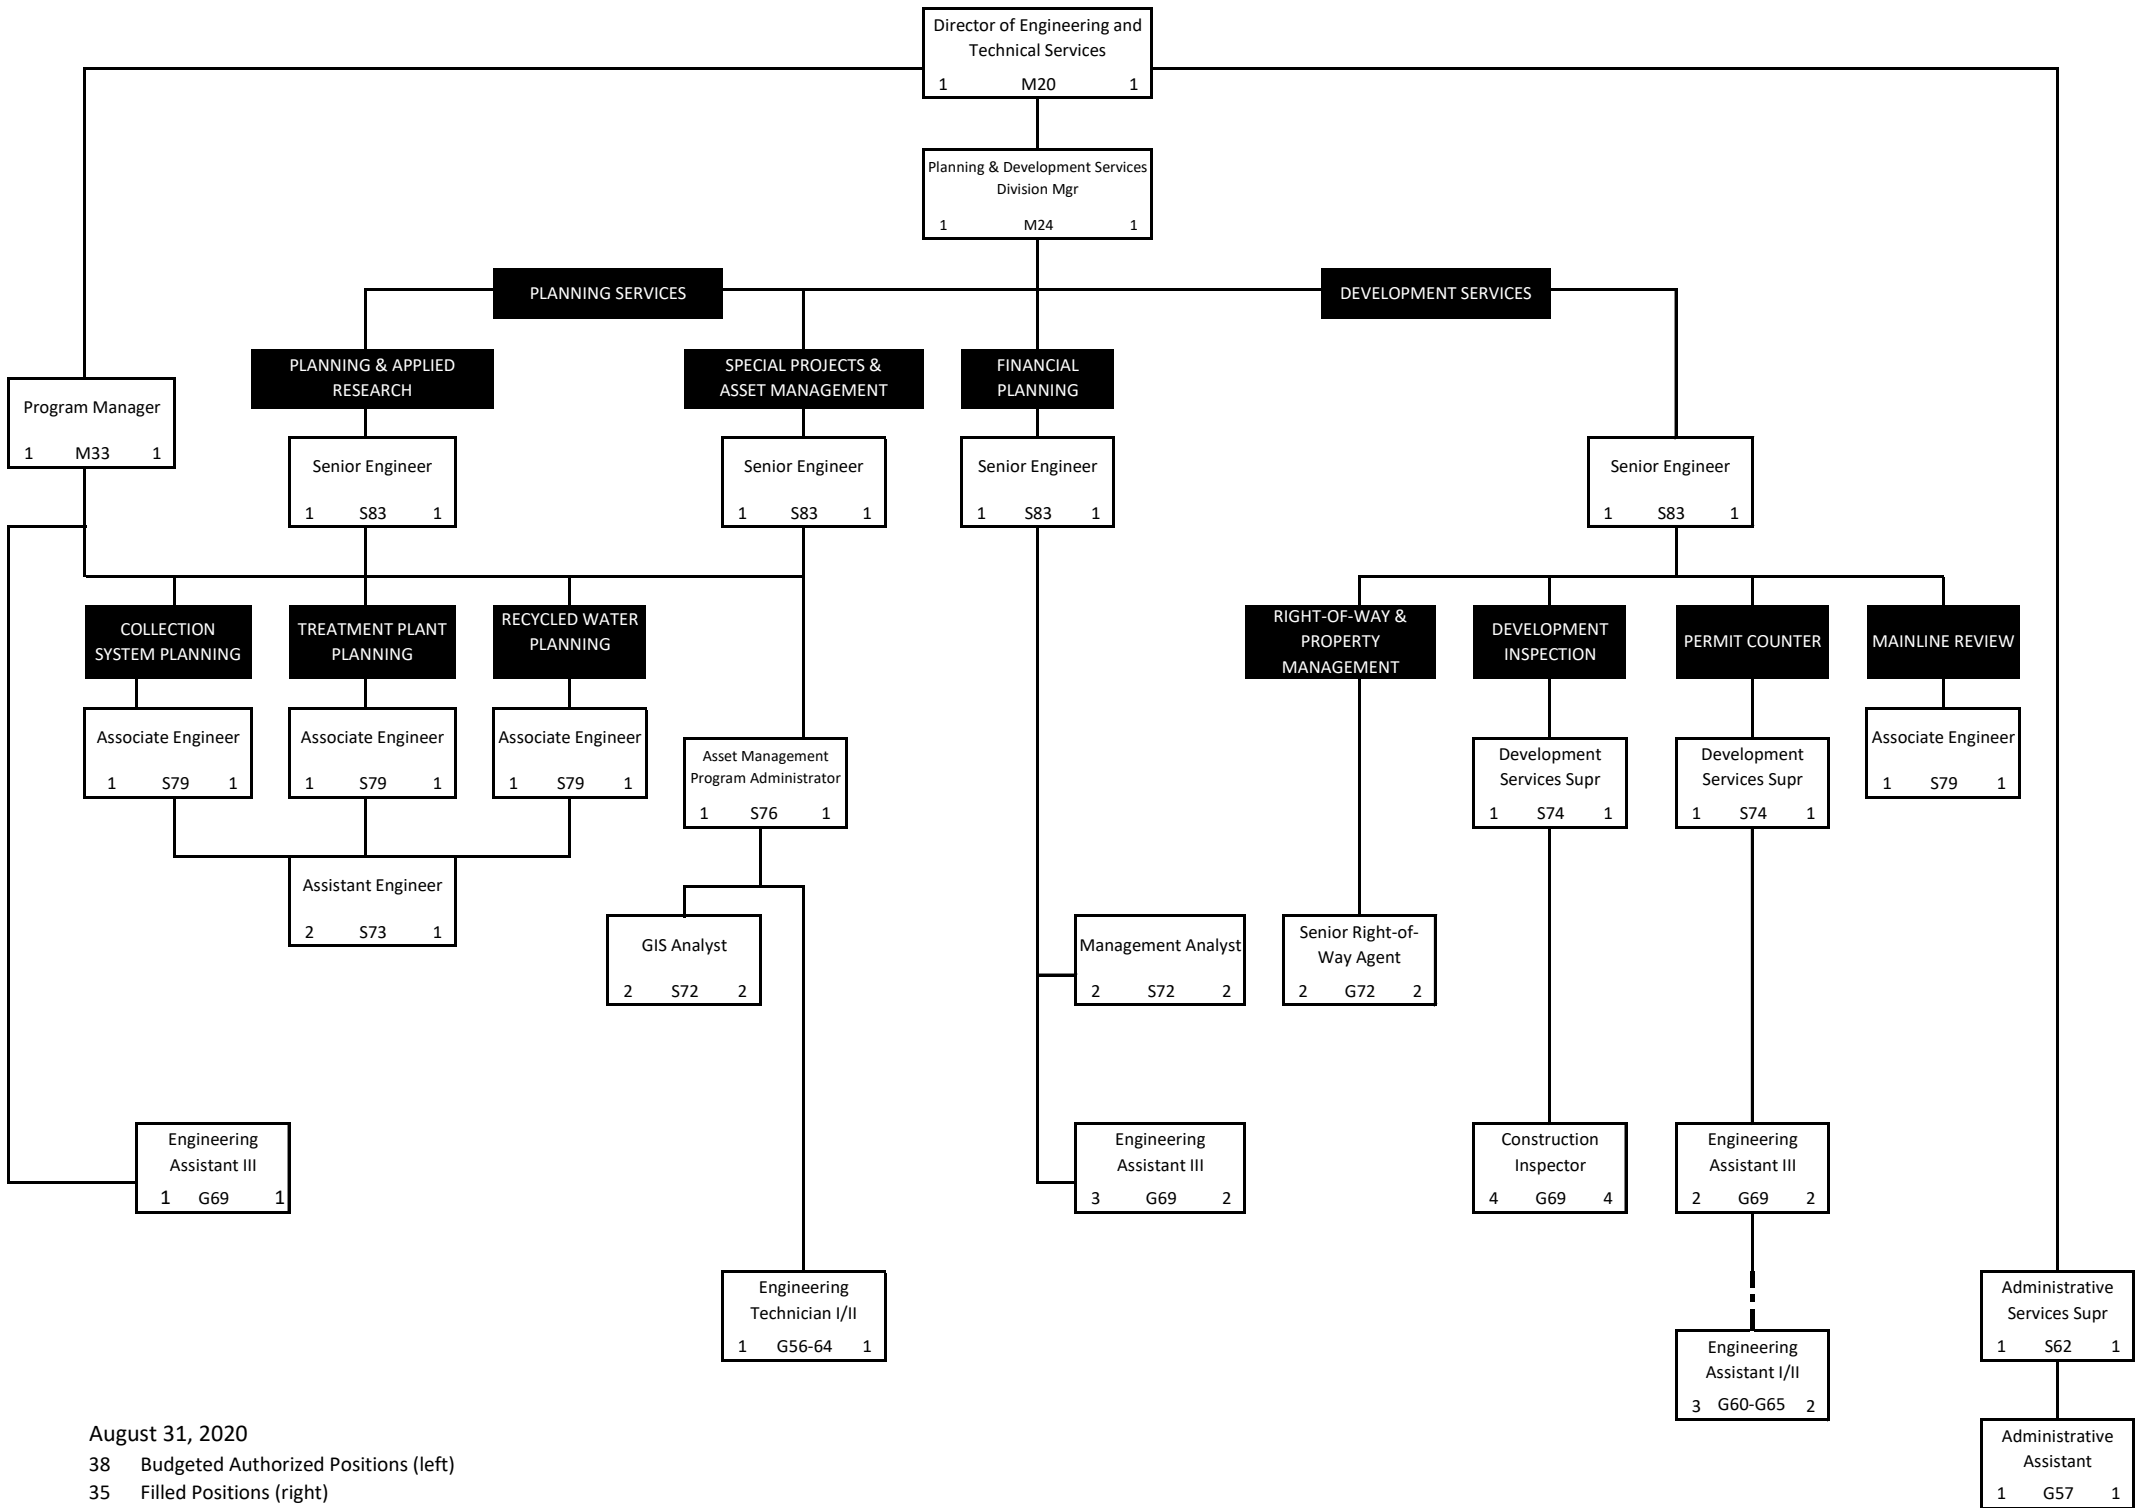

CENTRAL CONTRA COSTA SANITARY DISTRICT
Organizational Chart - Composite

August 31, 2020

293 Total Budgeted Authorized Positions

270 Total Filled Positions

1 *GM Transitional Positions

CENTRAL CONTRA COSTA SANITARY DISTRICT

4 Budgeted Authorized Positions (left)

4 Filled Positions (right)

CENTRAL CONTRA COSTA SANITARY DISTRICT

Administration Department

August 31, 2020
 38 Budgeted Authorized Positions (left)
 37 Filled Positions (right)

Engineering and Technical Services Department - Planning and Development Services Division

August 31, 2020

38 Budgeted Authorized Positions (left)

35 Filled Positions (right)

CENTRAL CONTRA COSTA SANITARY DISTRICT
Engineering and Technical Services Department - Capital Projects Division