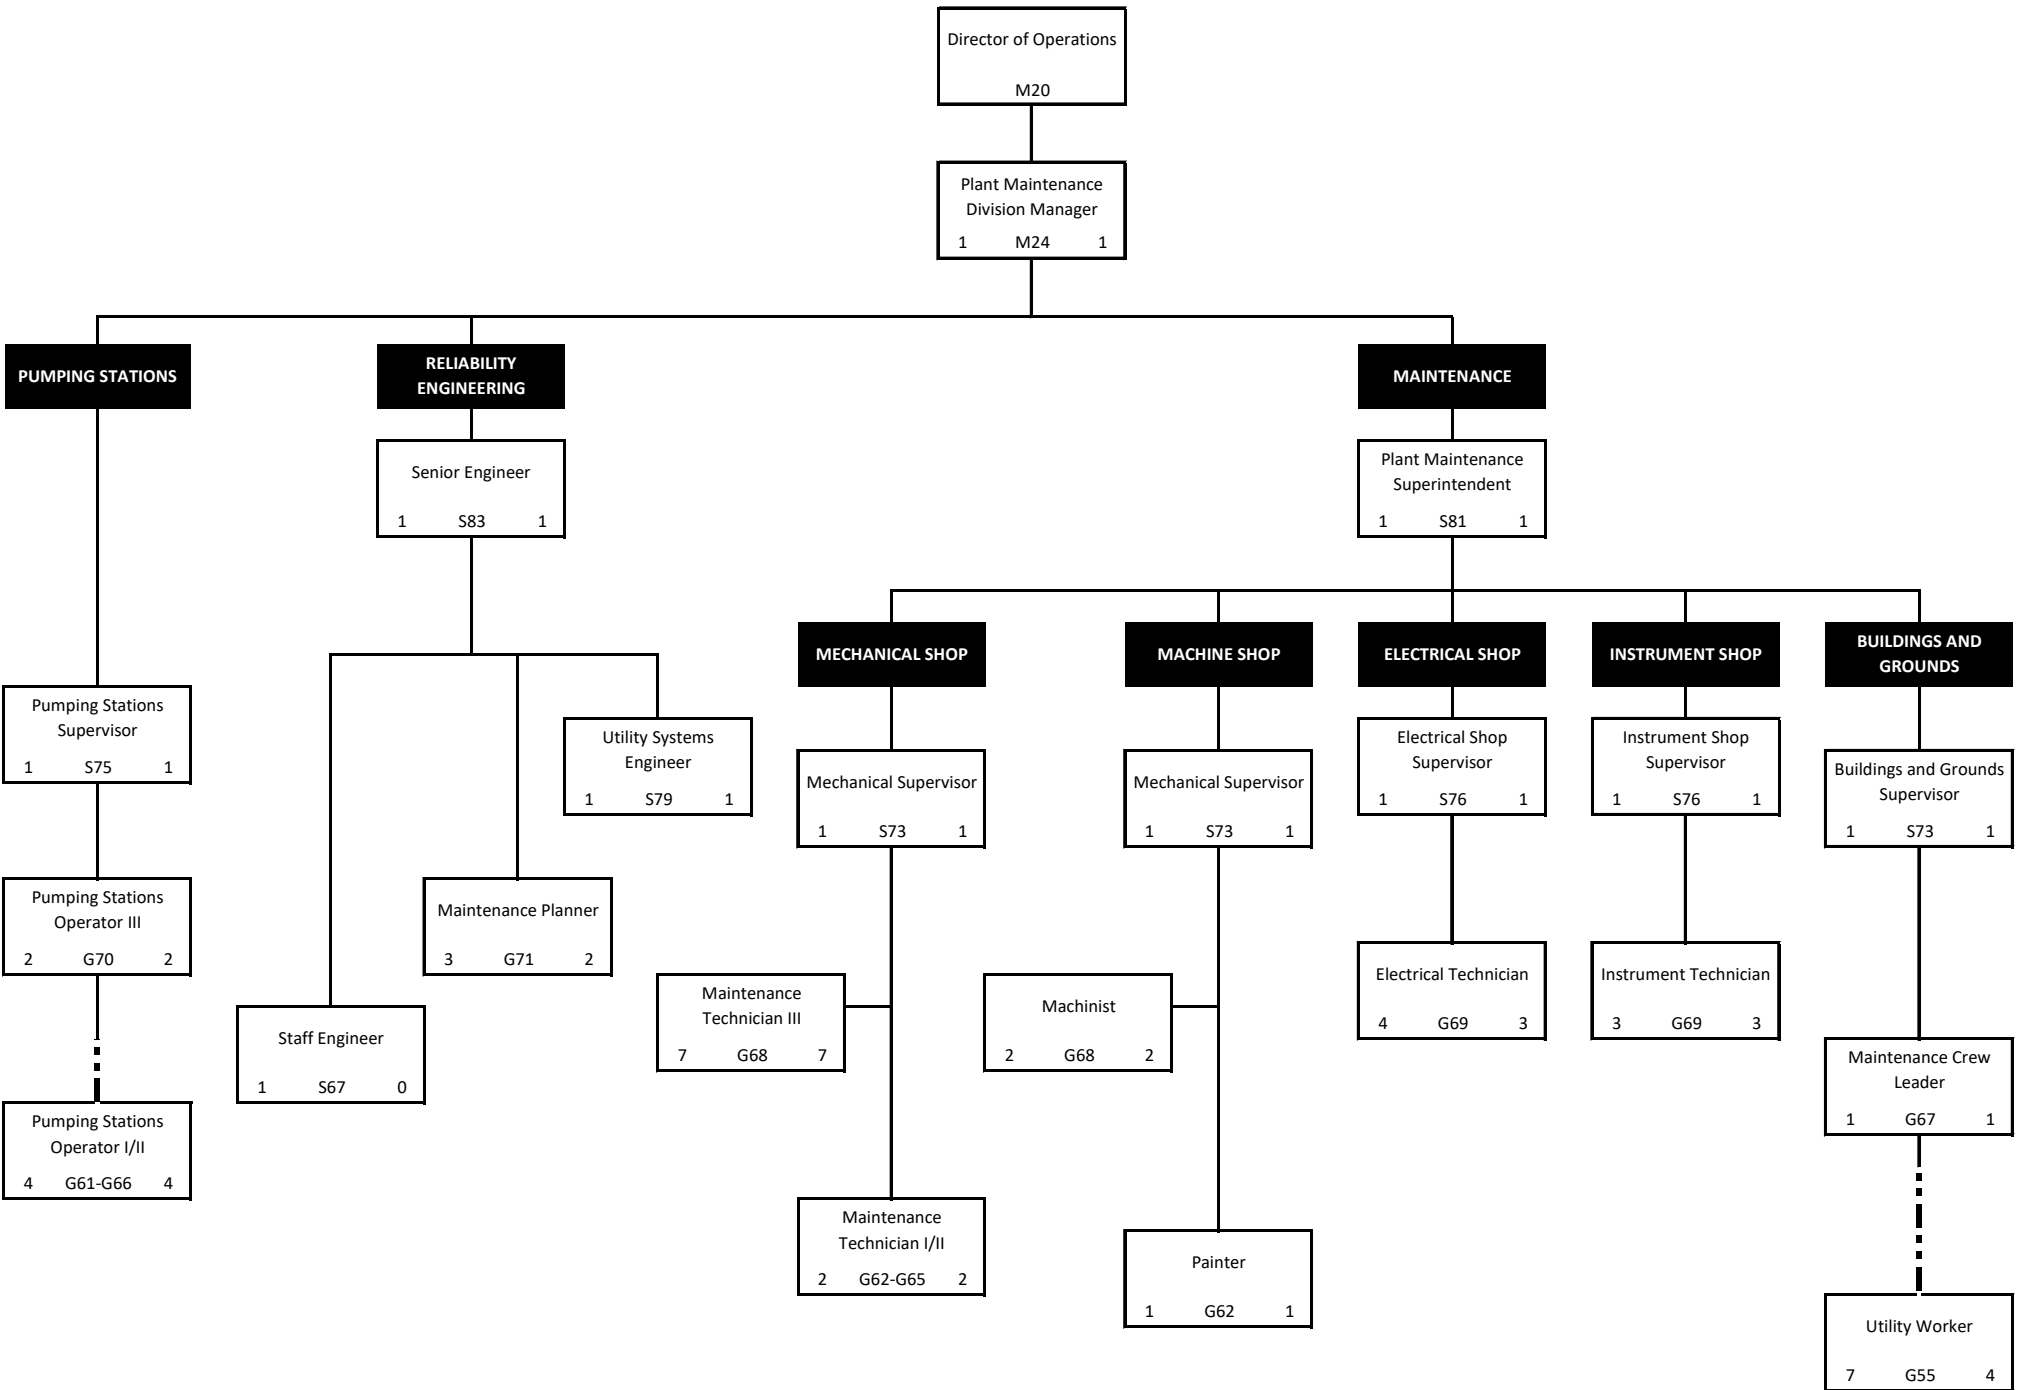

CENTRAL CONTRA COSTA SANITARY DISTRICT

Operations Department - Plant Maintenance Division

August 31, 2020
47 Budgeted Authorized Positions (left)
41 Filled Positions (right)
**Plant Operator Trainee
***Maintenance Technician Trainee