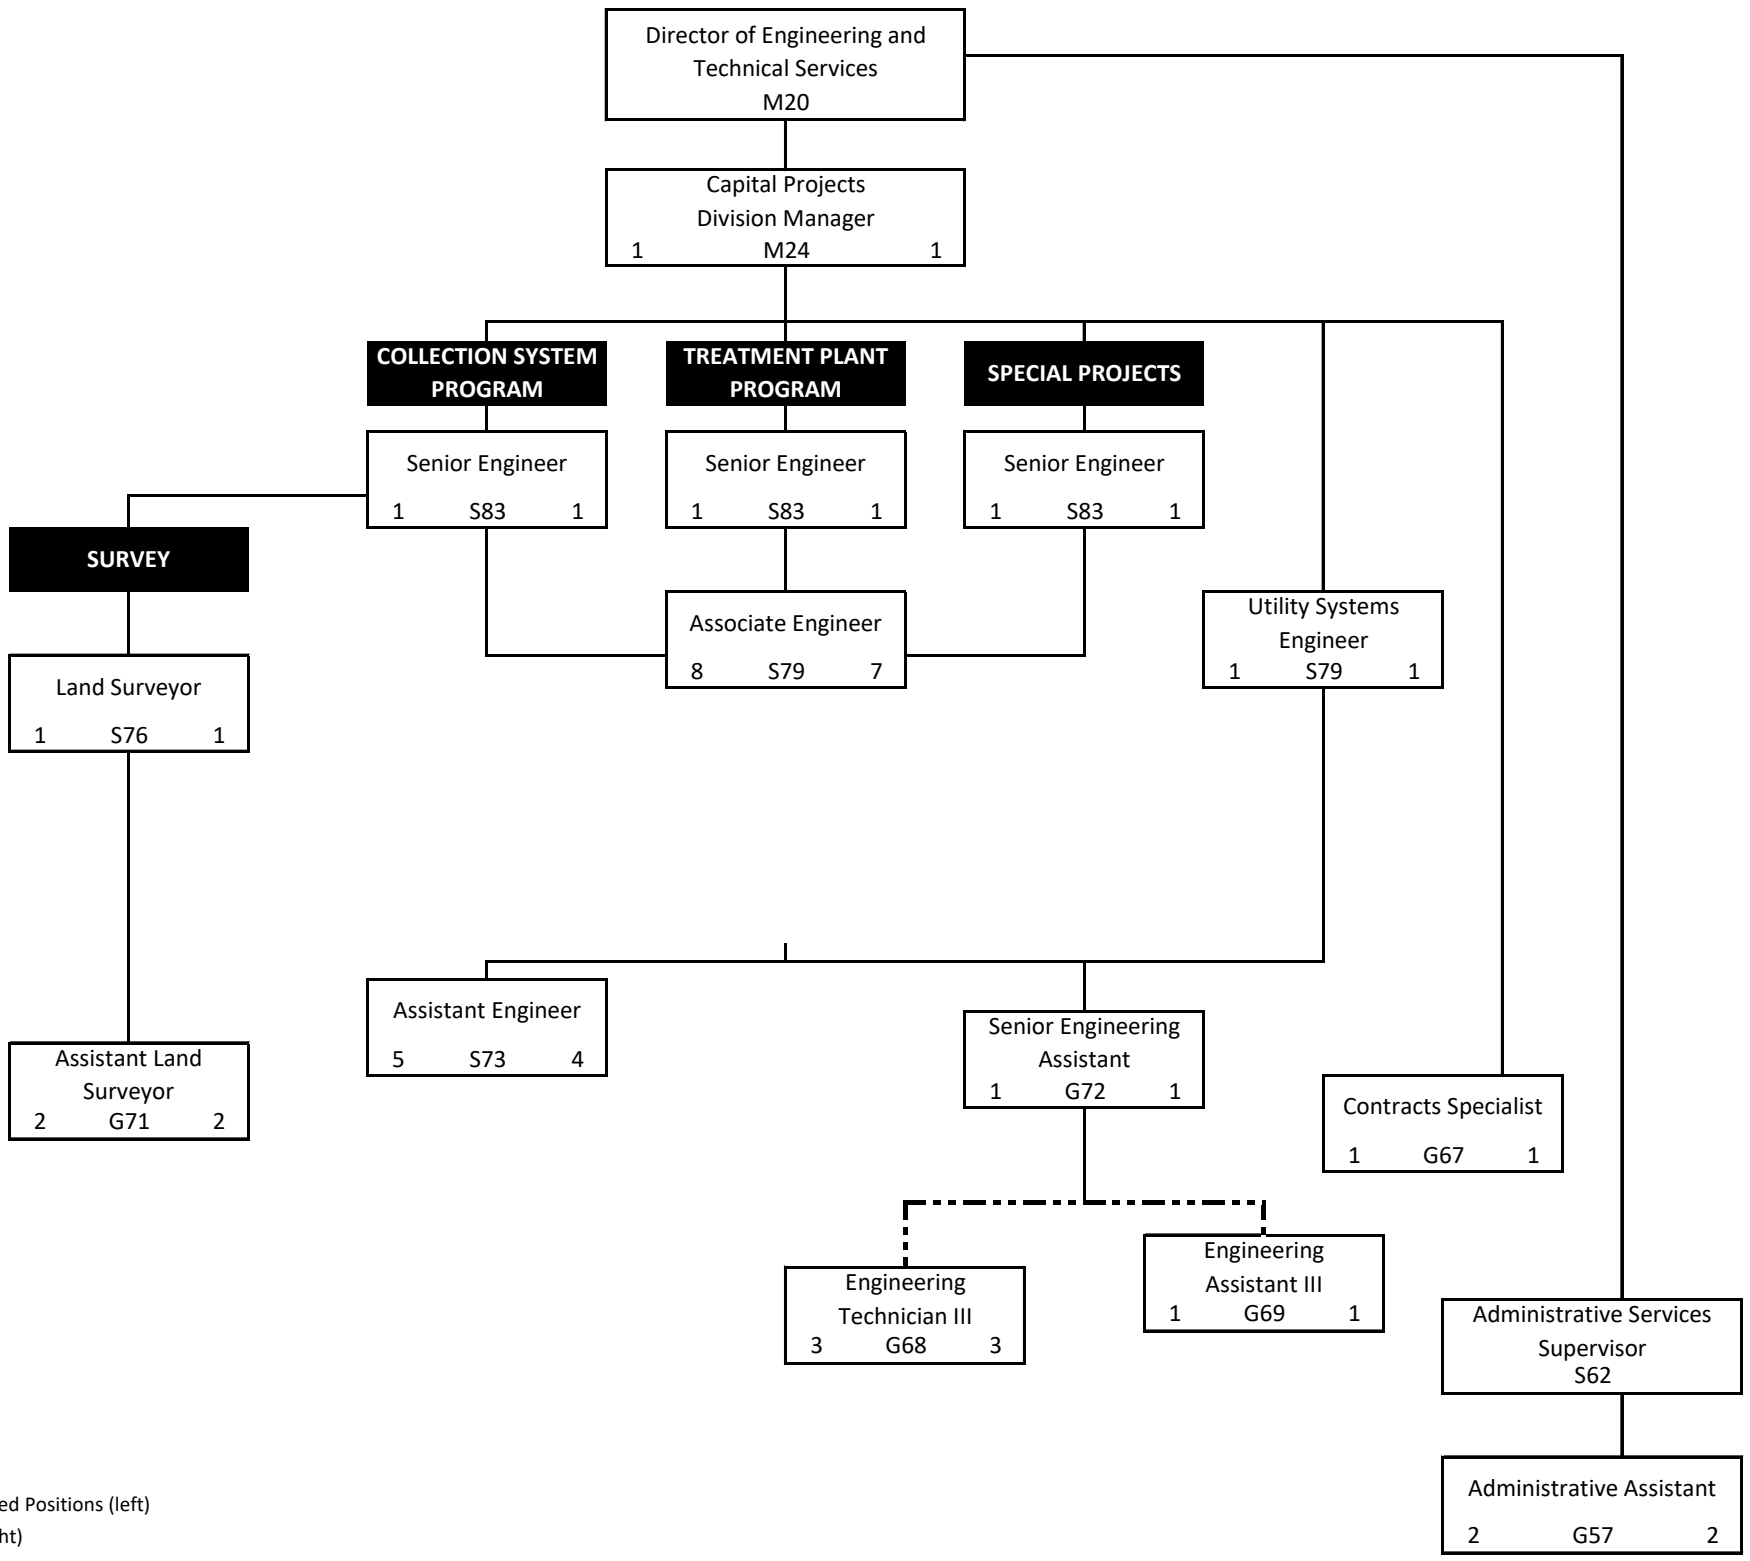

CENTRAL CONTRA COSTA SANITARY DISTRICT
Organizational Chart - Composite

August 31, 2020

293 Total Budgeted Authorized Positions

270 Total Filled Positions

1 *GM Transitional Positions

CENTRAL CONTRA COSTA SANITARY DISTRICT

4 Budgeted Authorized Positions (left)

4 Filled Positions (right)

CENTRAL CONTRA COSTA SANITARY DISTRICT

Administration Department

August 31, 2020
 38 Budgeted Authorized Positions (left)
 37 Filled Positions (right)

Engineering and Technical Services Department - Planning and Development Services Division

August 31, 2020

38 Budgeted Authorized Positions (left)

35 Filled Positions (right)

CENTRAL CONTRA COSTA SANITARY DISTRICT
Engineering and Technical Services Department - Capital Projects Division

August 31, 2020
 29 Budgeted Authorized Positions (left)
 27 Filled Positions (right)

CENTRAL CONTRA COSTA SANITARY DISTRICT

Engineering and Technical Services Department - Environmental and Regulatory Compliance Division