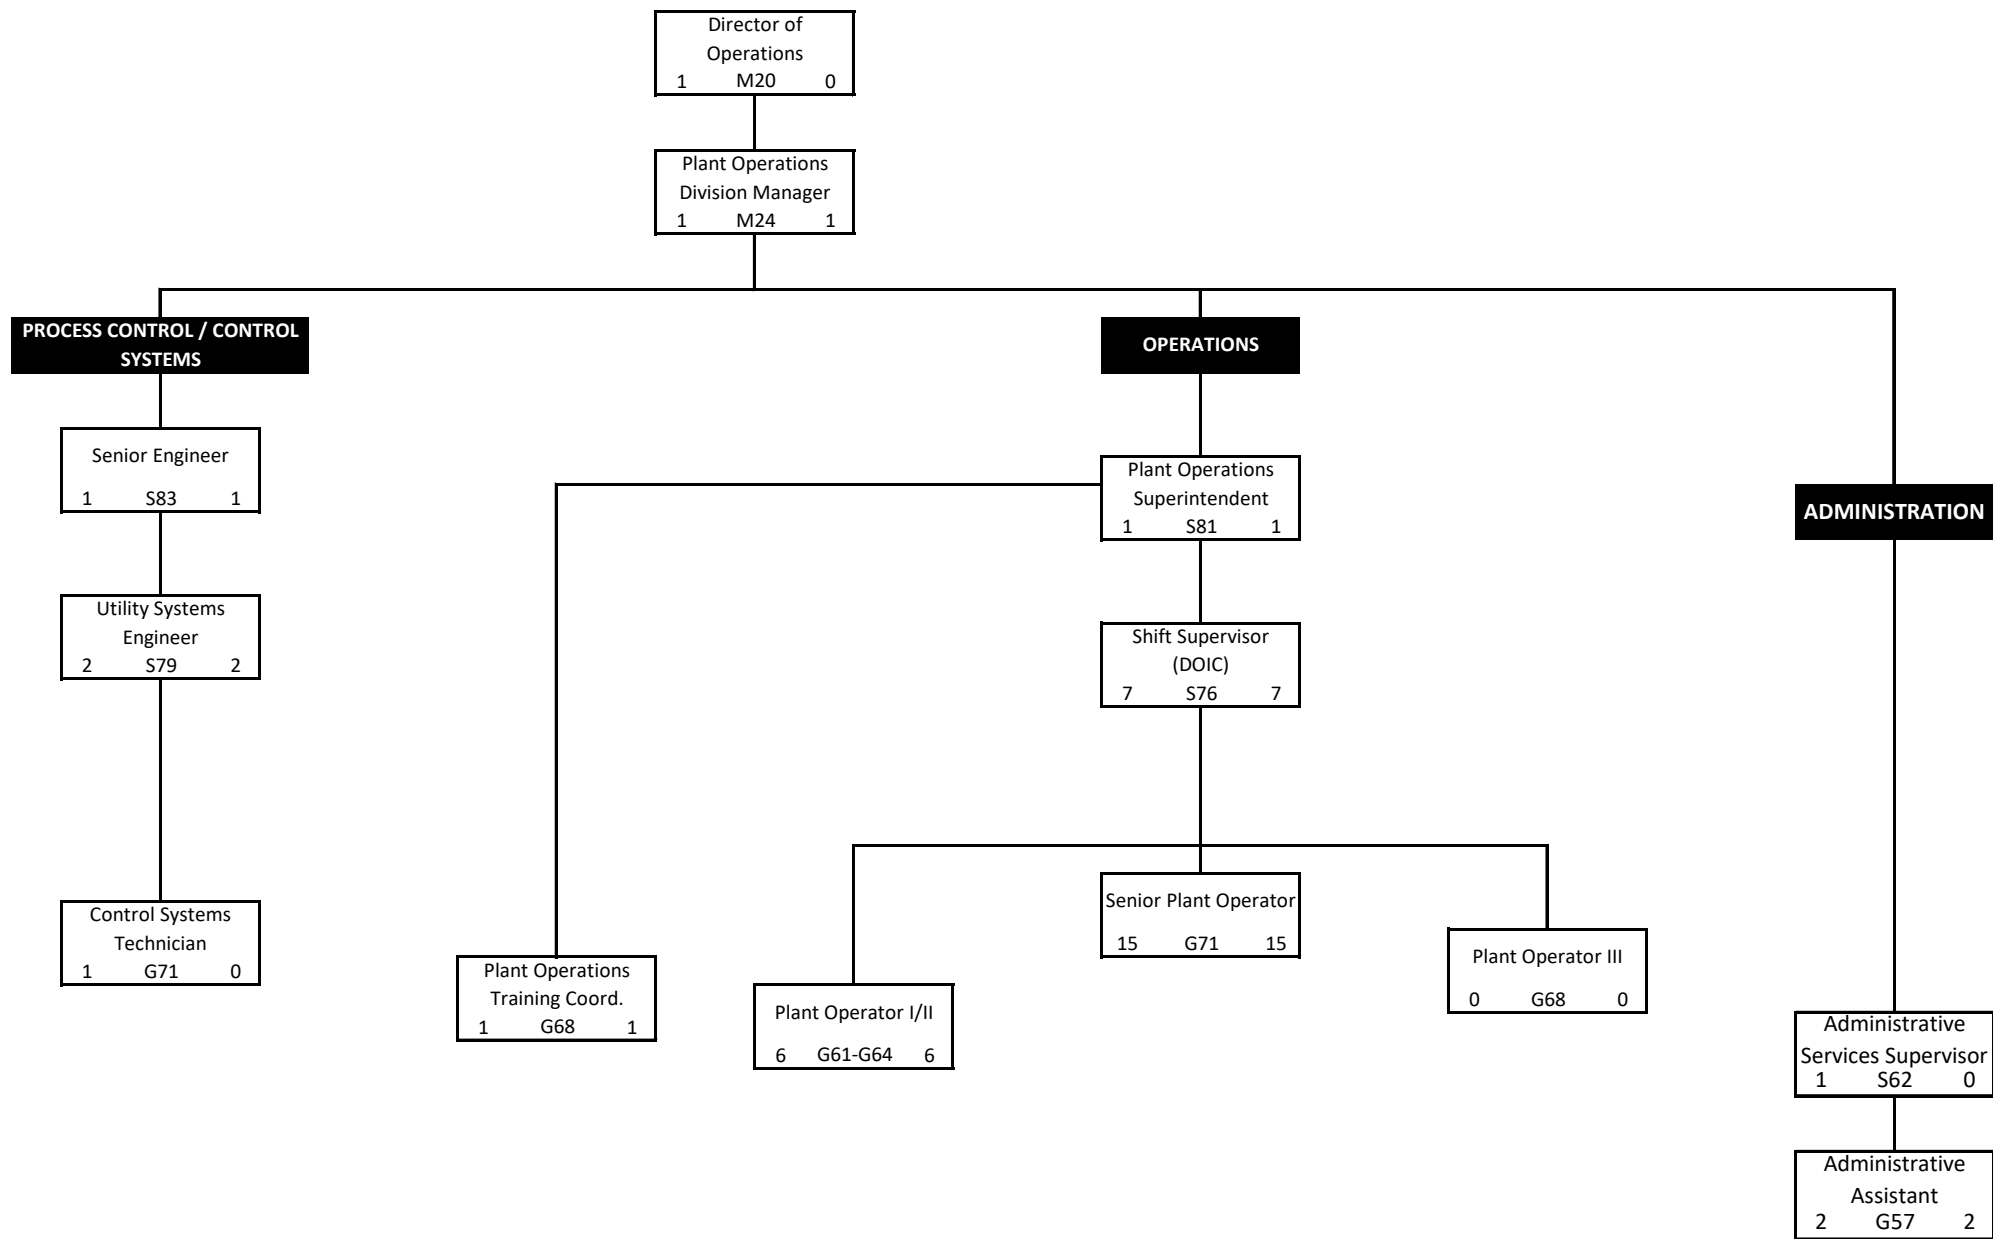

CENTRAL CONTRA COSTA SANITARY DISTRICT
Operations Department - Plant Operations Division

August 31, 2020
38 Budgeted Authorized Positions (left)
36 Filled Positions (right)
1 *GM Transitional Position
** Plant Operator Trainee