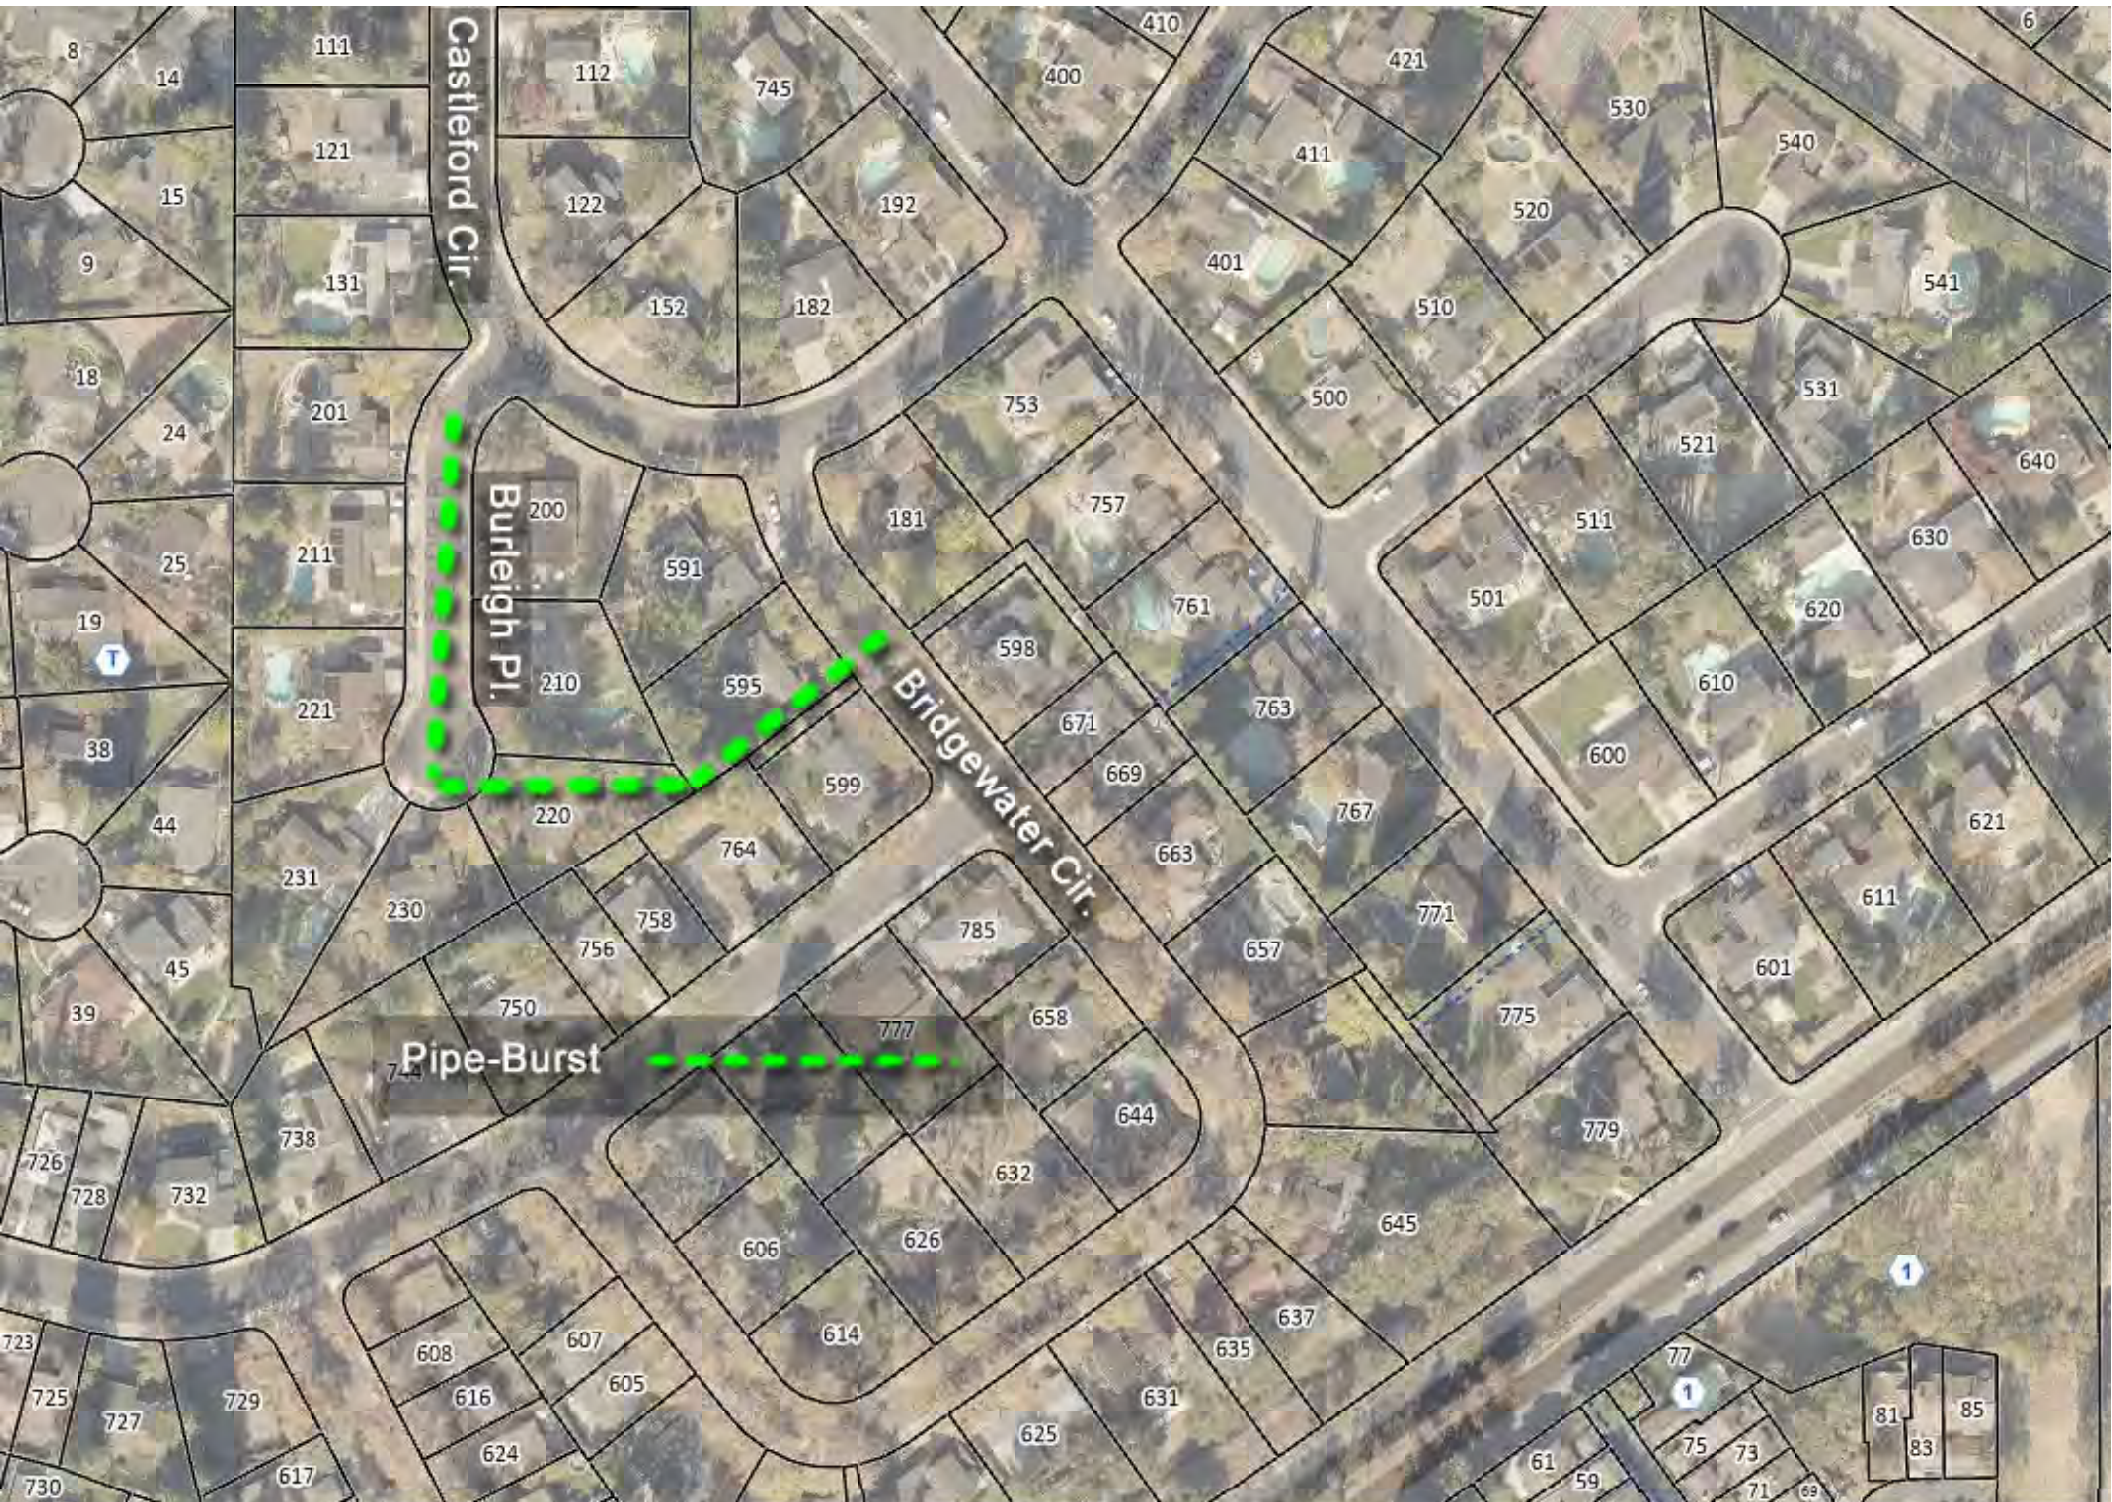

Paraiso Dr

Greenbrook Dr

Adagio Dr

Bolero Dr

El Capitan Dr

Open-Cut
CIPP

Castleford Cir

Burleigh Pl.

Bridgewater Cir.

Pipe-Burst

Open-Cut
Pipe-Burst
Abandon

Open-Cut
Pipe-Burst
CIPP

Vernal Dr

Vernal Ct

Stone Valley Way

6588

Open-Cut

Iron Horse Regional Trail

W Linda Mesa Ave.

Railroad Ave.

338 VERONA AVE

328 VERONA AVE

318 VERONA AVE

308 VERONA AVE