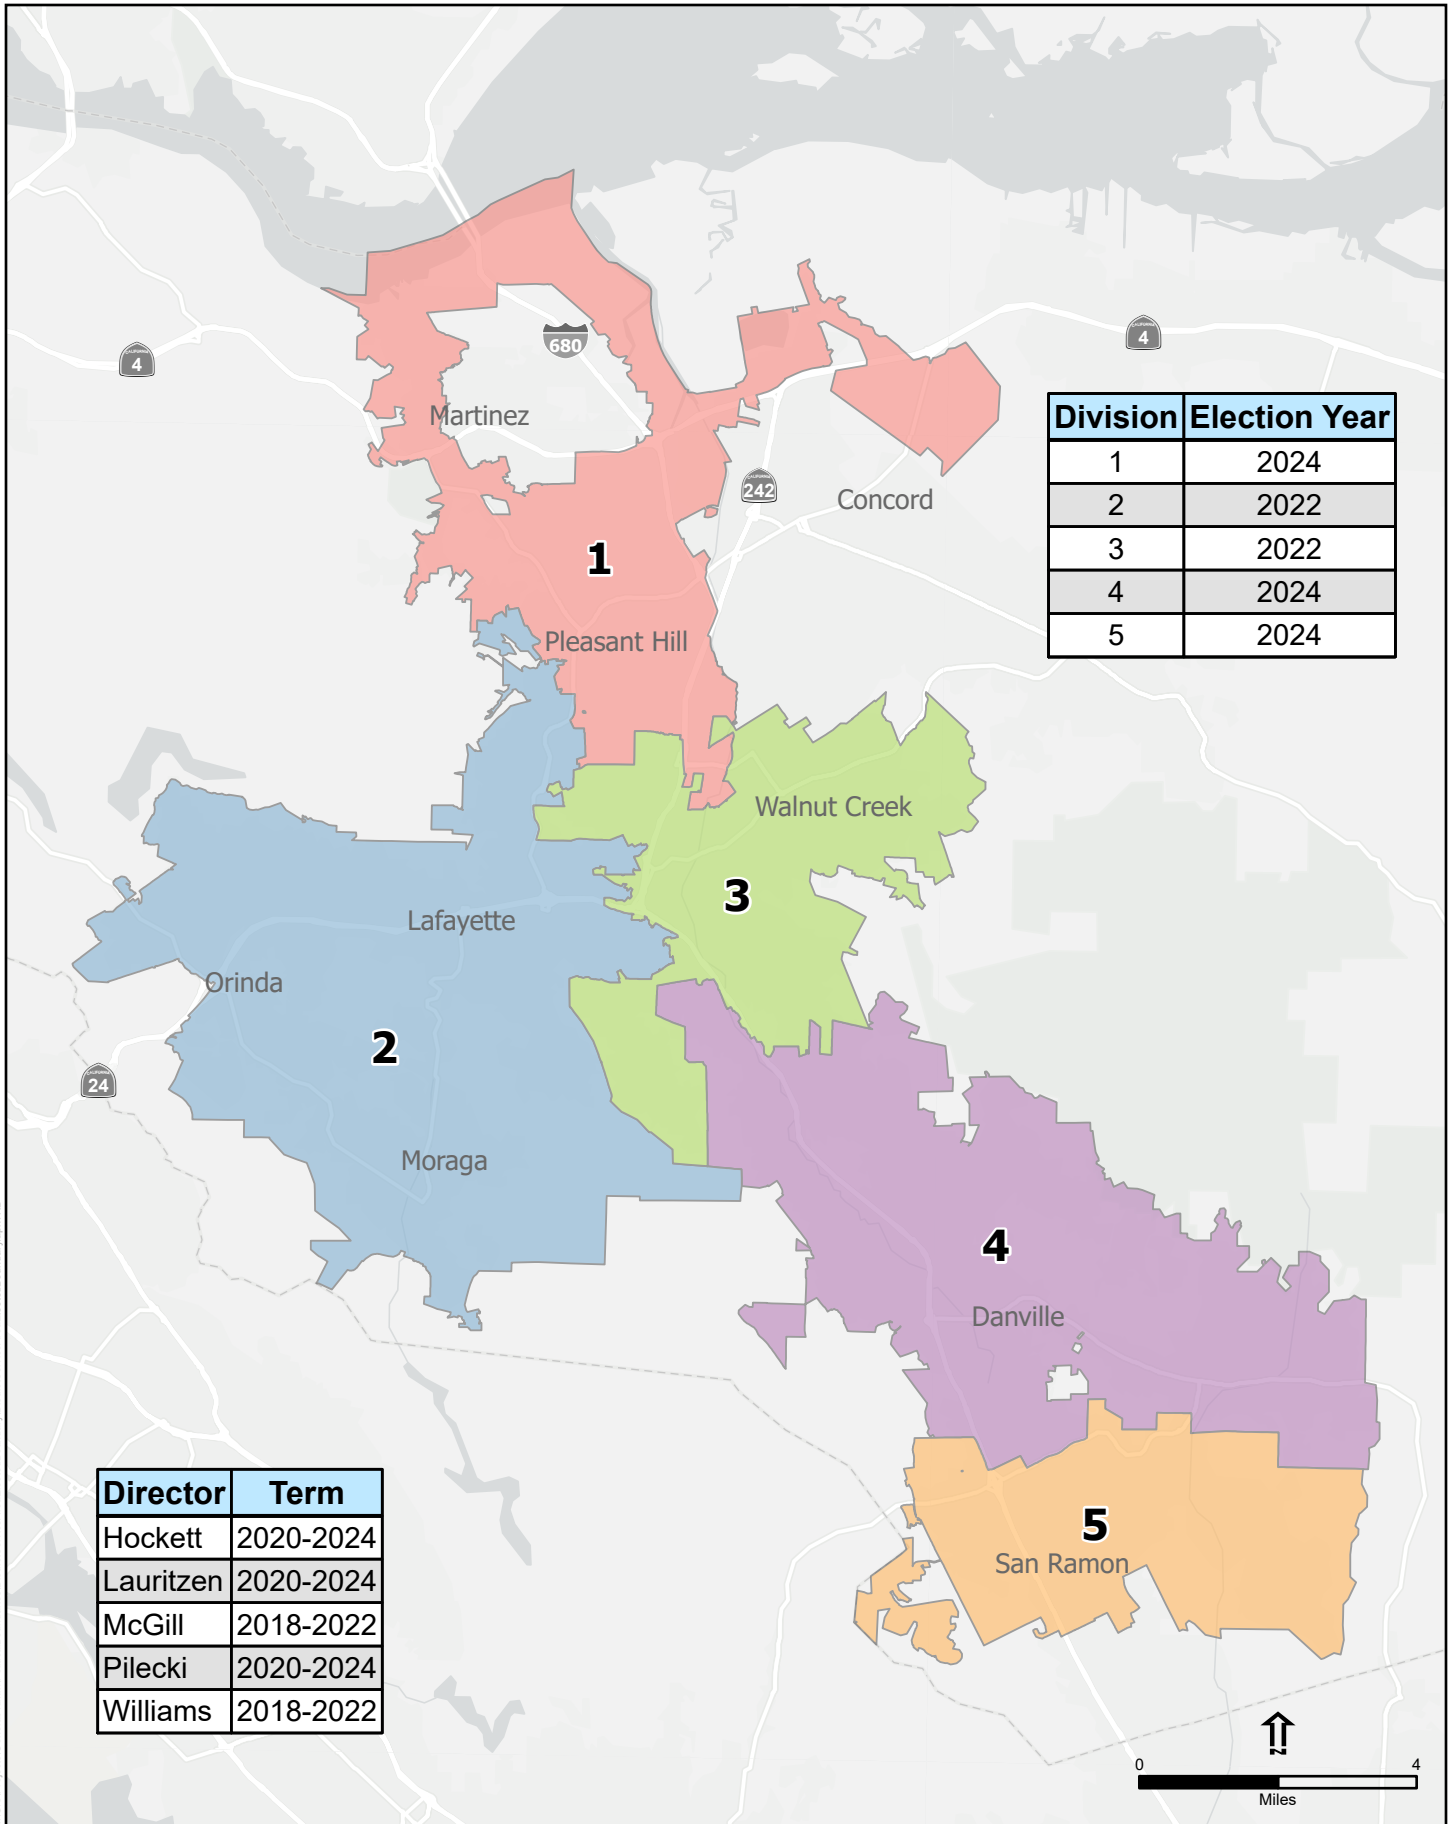

Director Division Boundary Map

Map Date: 3/9/2022

Division	Election Year
1	2024
2	2022
3	2022
4	2024
5	2024

Director	Term
Hockett	2020-2024
Lauritzen	2020-2024
McGill	2018-2022
Pilecki	2020-2024
Williams	2018-2022