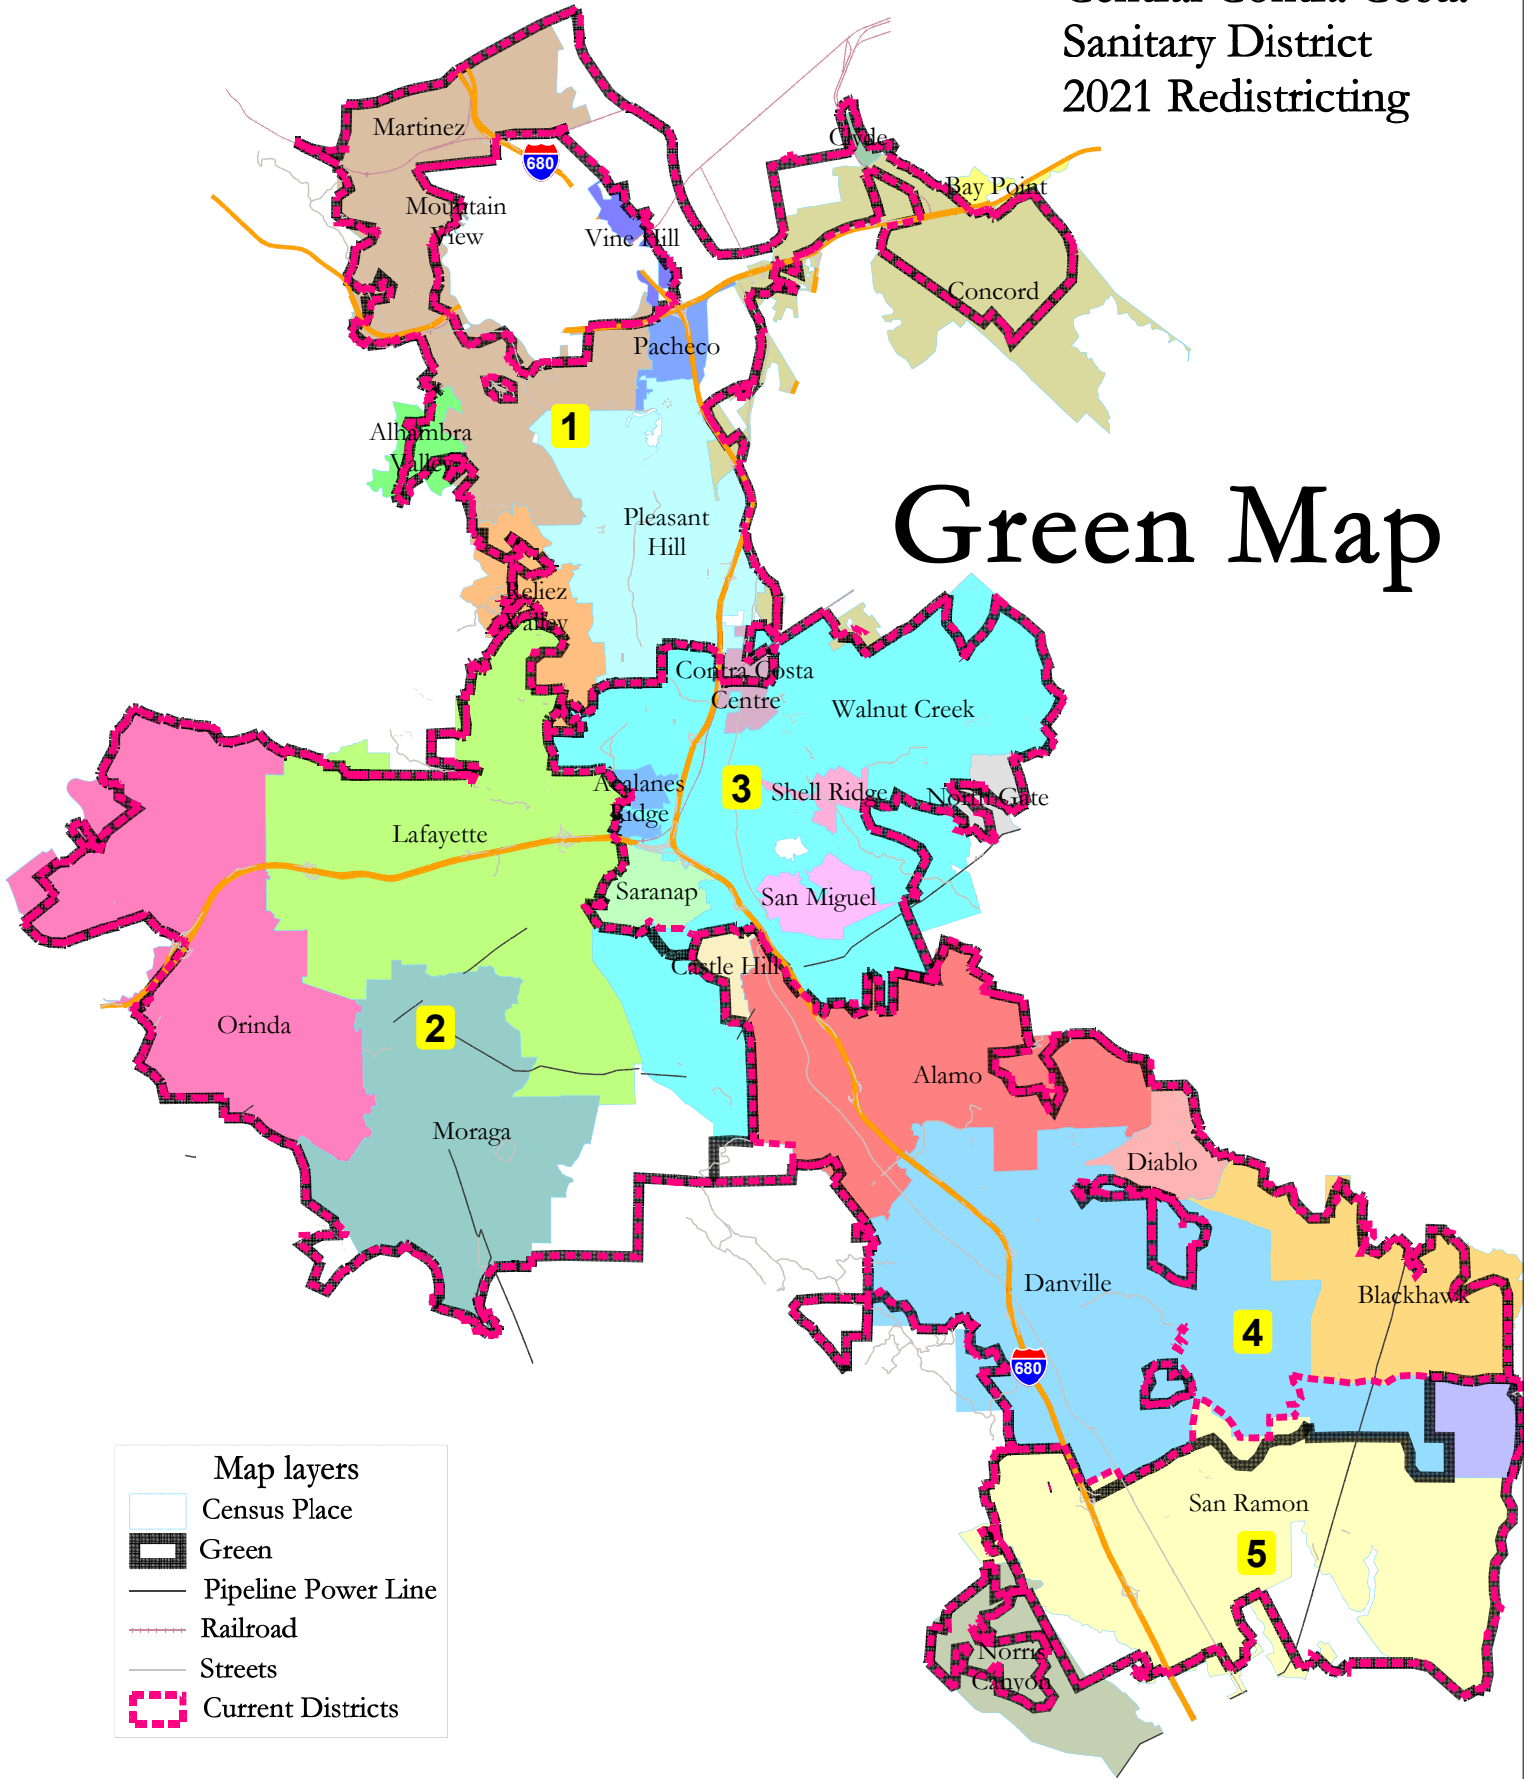

Central Contra Costa
Sanitary District
2021 Redistricting

Green Map

Map layers	
	Census Place
	Green
	Pipeline Power Line
	Railroad
	Streets
	Current Districts