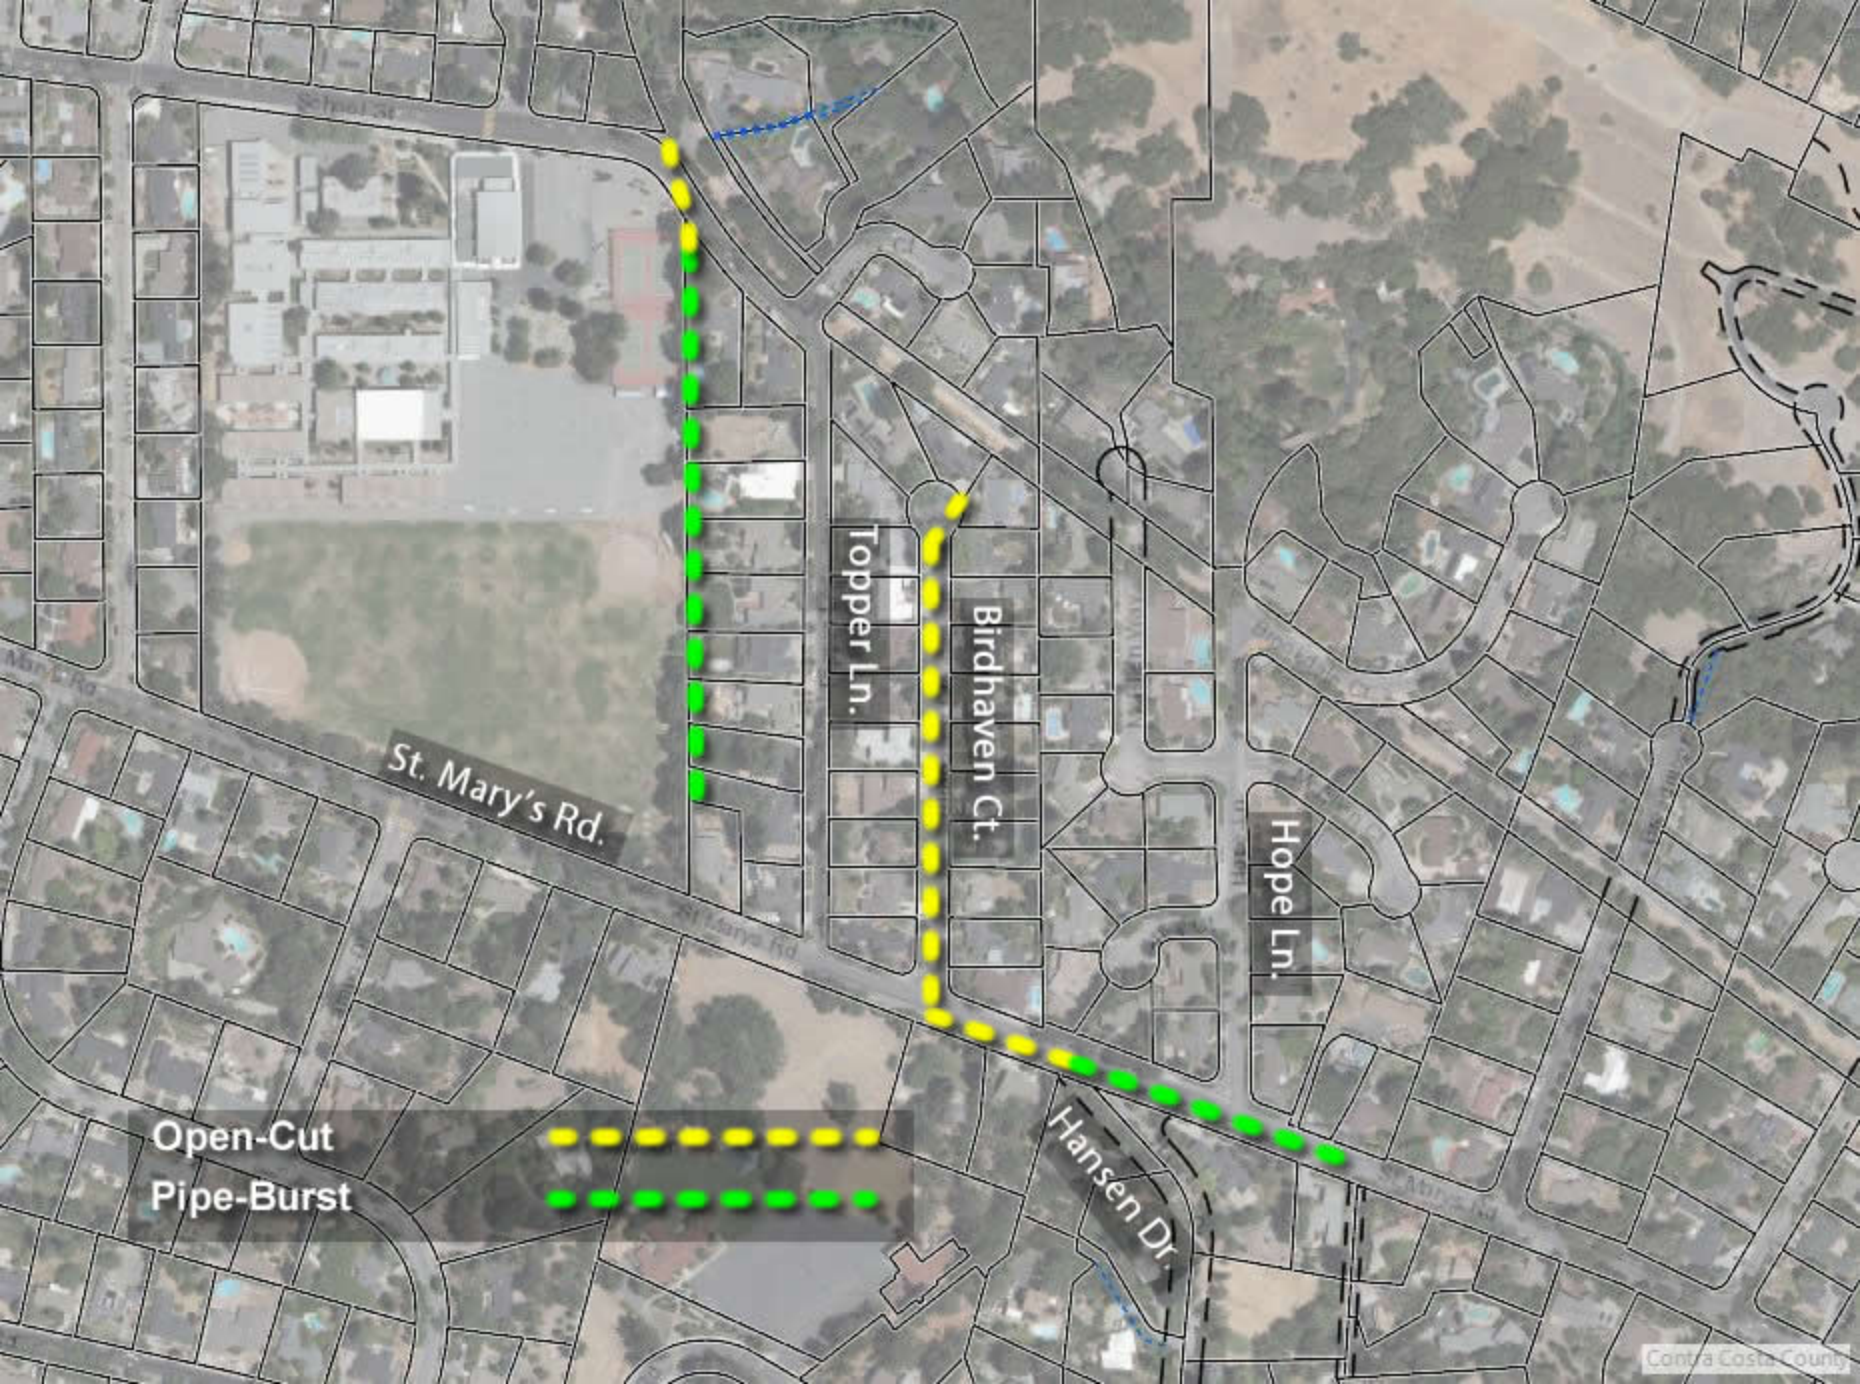

White Oak Dr.

Chapel Dr.

Knox Dr.

CIPP

1012

Open-Cut
Pipe-Burst

St. Mary's Rd.

Topper Ln.

Birdhaven Ct.

Hope Ln.

Hansen Dr.

Open-Cut
Pipe-Burst

Open-Cut
CIPP
Pipe-Burst

Santa Maria Way

St. Mary's Rd.

Las Huertas Rd.

Pipe-Burst

Richelle Ct.

Las Trampas Rd.

Reliez Station Rd.

Pipe-Burst

Monticello Rd.

Glen Rd.

CIPP

Ashbrook Pl
Warfield Dr

Camino Ricardo

Corliss Dr