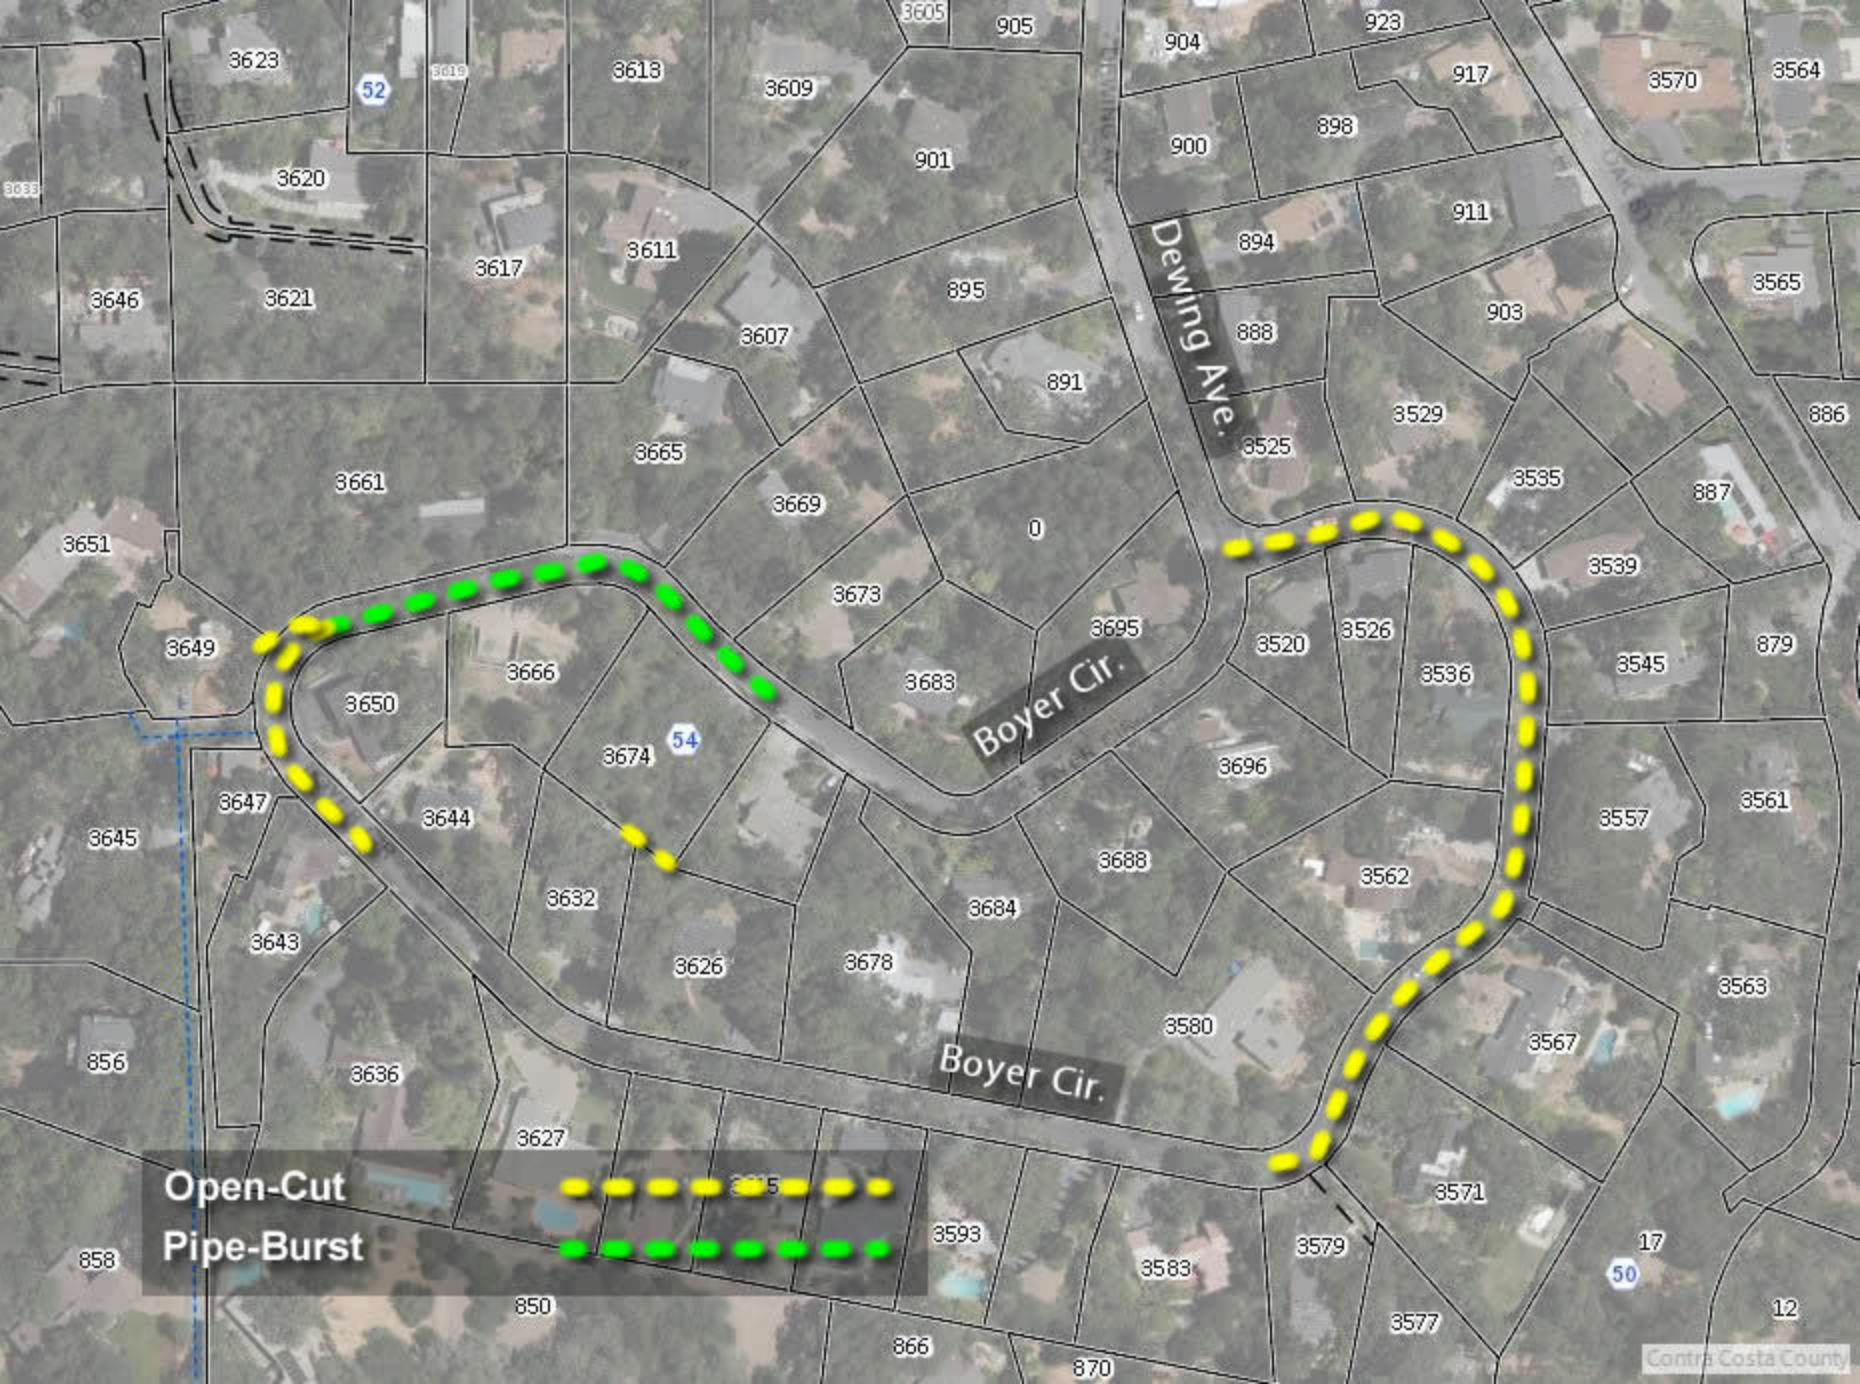

White Oak Dr.

Chapel Dr.

Knox Dr.

CIPP

1012

Open-Cut
Pipe-Burst

St. Mary's Rd.

Topper Ln.

Birdhaven Ct.

Hope Ln.

Hansen Dr.

Open-Cut
Pipe-Burst

Open-Cut
CIPP
Pipe-Burst

Santa Maria Way

St. Mary's Rd.

Las Huertas Rd.

Pipe-Burst

Richelle Ct.

Las Trampas Rd.

Reliez Station Rd.

Pipe-Burst

Monticello Rd.

Glen Rd.

CIPP

Ashbrook Pl
Warfield Dr

Camino Ricardo

Corliss Dr