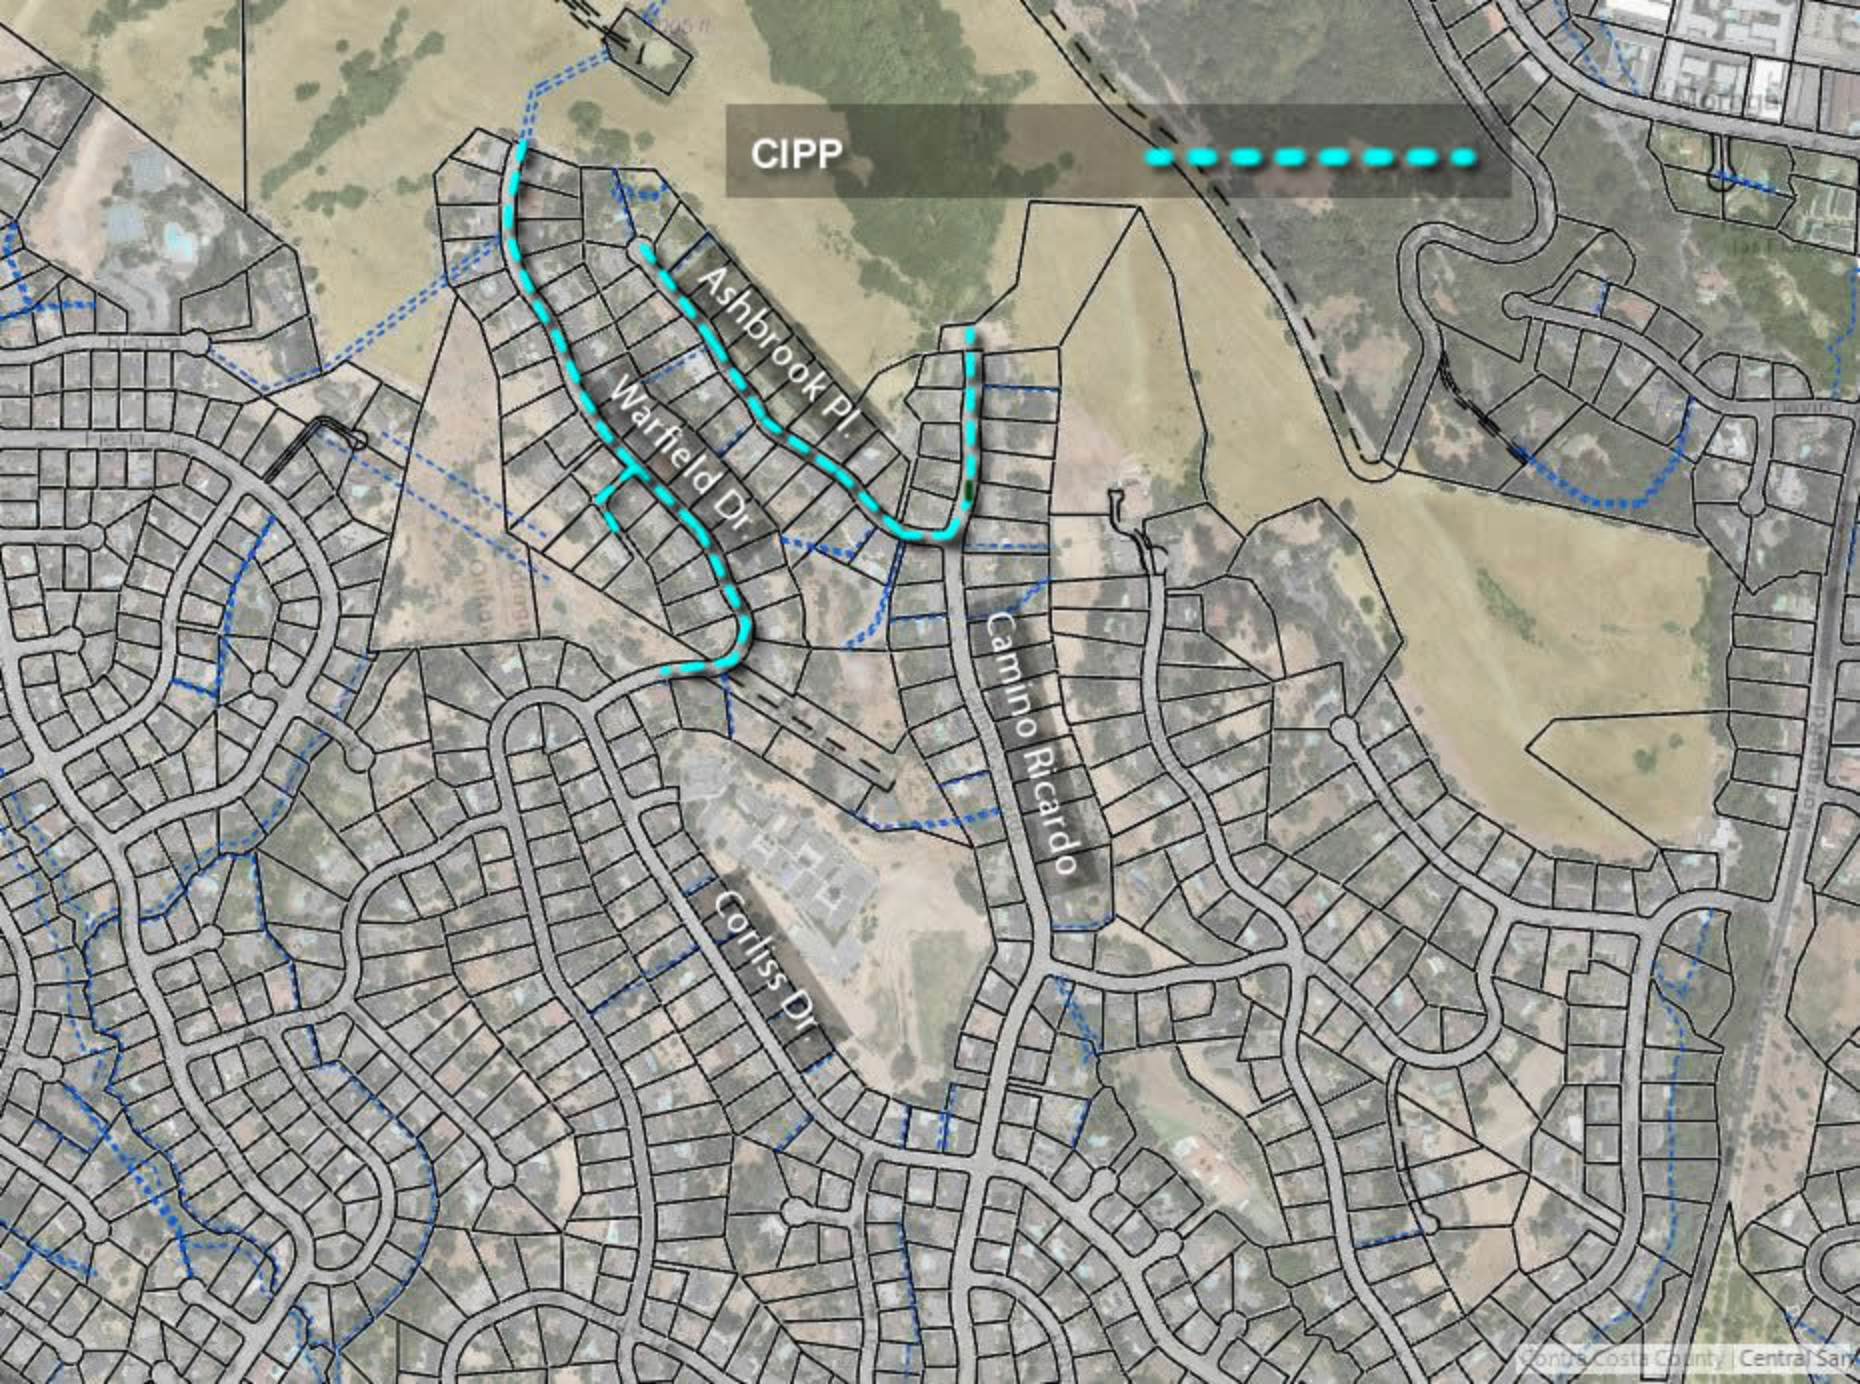

Birdhaven Ct.

Hope Ln.

Hansen Dr.

Open-Cut
Pipe-Burst

Open-Cut
CIPP
Pipe-Burst

Santa Maria Way

St. Mary's Rd.

Las Huertas Rd.

Pipe-Burst

Richelle Ct.

Las Trampas Rd.

Reliez Station Rd.

Pipe-Burst

Monticello Rd.

Glen Rd.

CIPP

Ashbrook Pl
Warfield Dr

Camino Ricardo

Corliss Dr