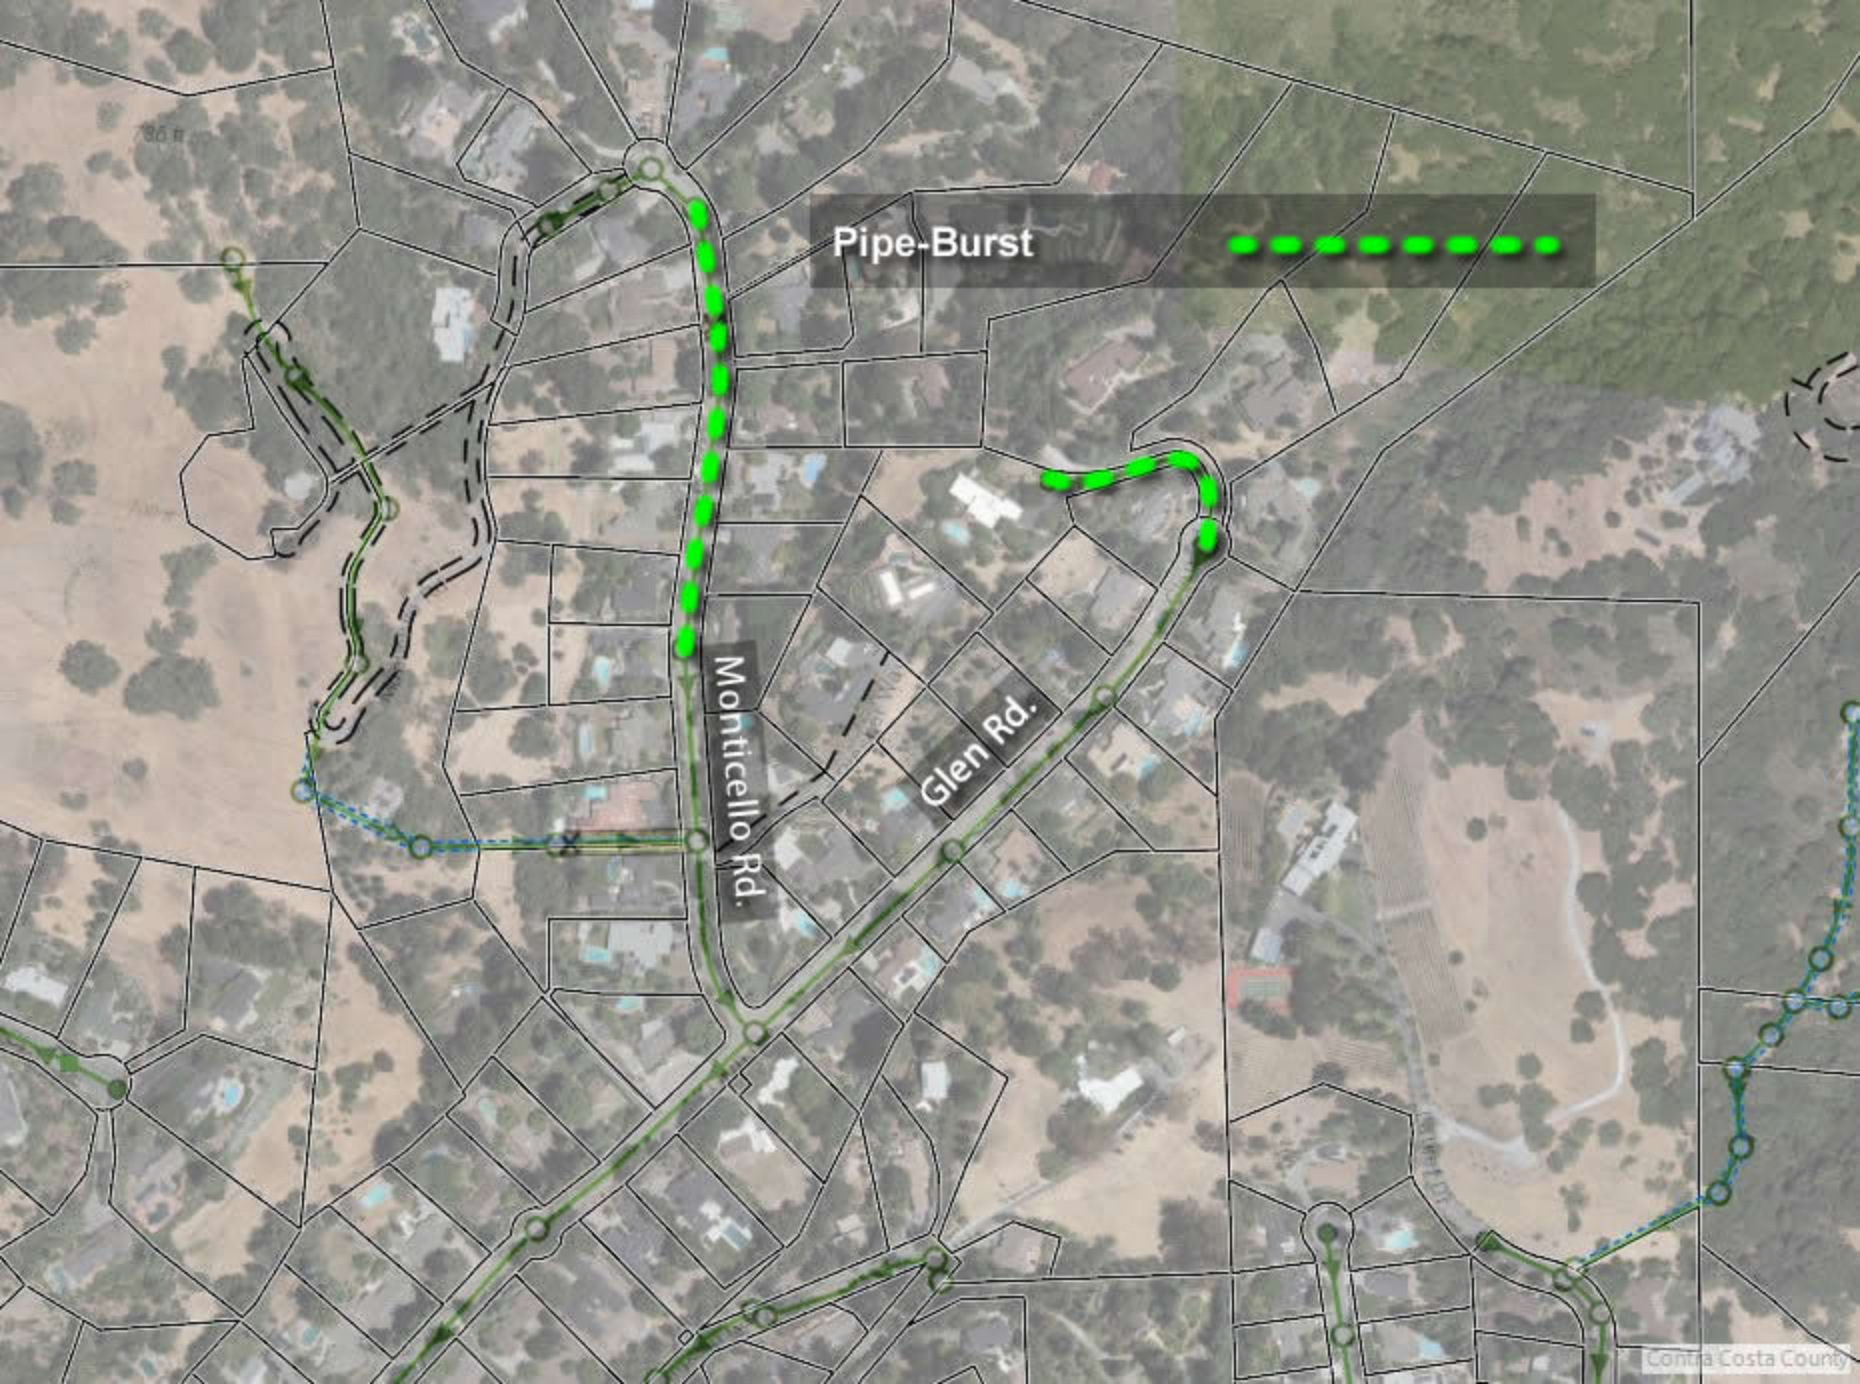

White Oak Dr.

Chapel Dr.

Knox Dr.

CIPP

1012

Open-Cut
Pipe-Burst

St. Mary's Rd.

Topper Ln.

Birdhaven Ct.

Hope Ln.

Hansen Dr.

Open-Cut
Pipe-Burst

Open-Cut
CIPP
Pipe-Burst

Santa Maria Way

St. Mary's Rd.

Las Huertas Rd.

Pipe-Burst

Richelle Ct.

Las Trampas Rd.

Reliez Station Rd.

Pipe-Burst

Monticello Rd.

Glen Rd.

CIPP

Ashbrook Pl
Warfield Dr

Camino Ricardo

Corliss Dr