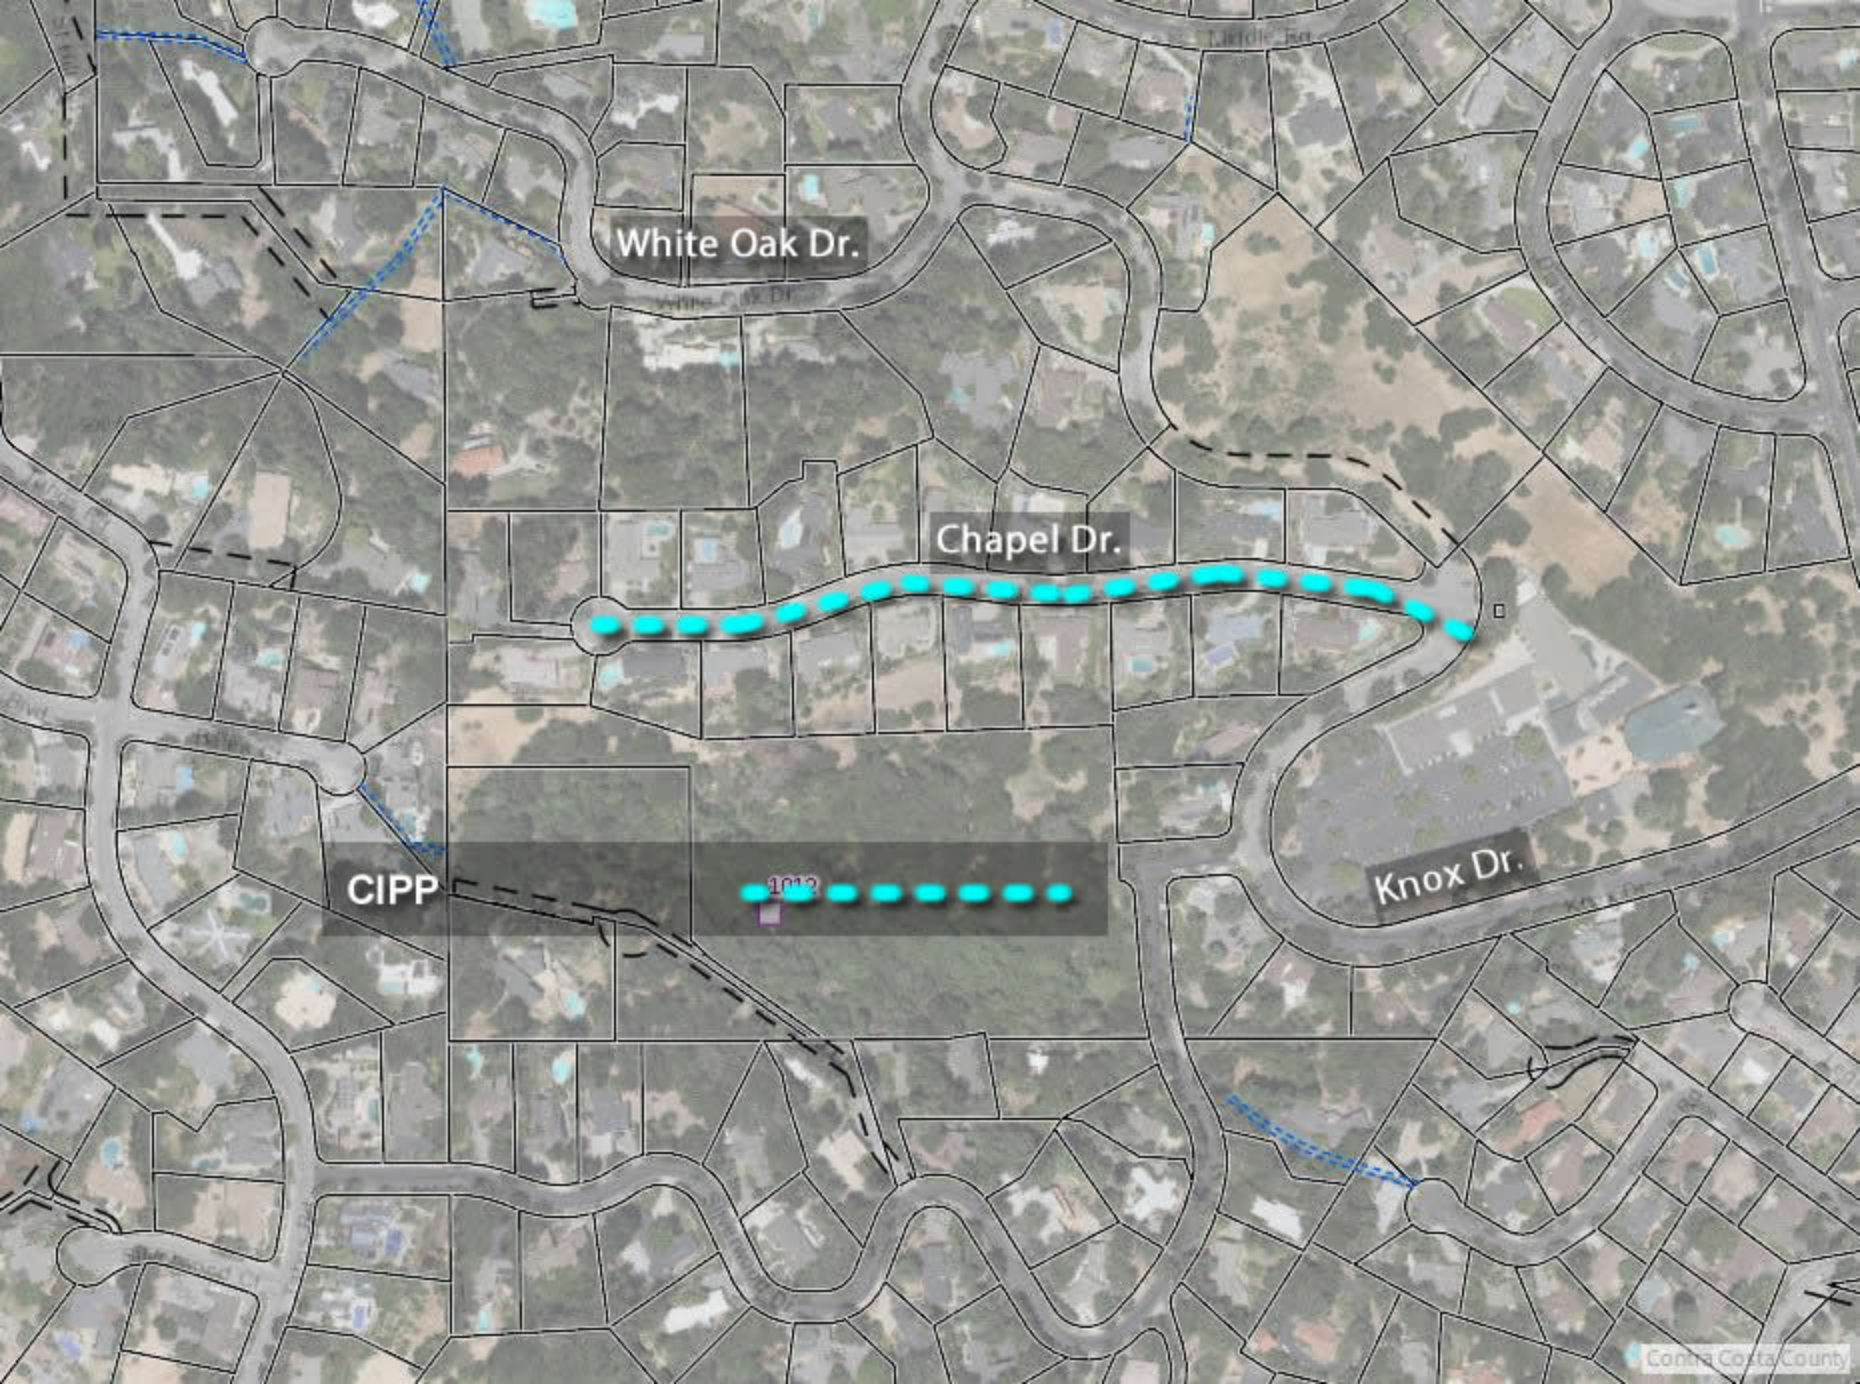

White Oak Dr.

Chapel Dr.

Knox Dr.

CIPP

1012

Open-Cut
Pipe-Burst

St. Mary's Rd.

Topper Ln.

Birdhaven Ct.

Hope Ln.

Hansen Dr.

Open-Cut
Pipe-Burst

Open-Cut
CIPP
Pipe-Burst

Santa Maria Way

St. Mary's Rd.

Las Huertas Rd.

Pipe-Burst

Richelle Ct.

Las Trampas Rd.

Reliez Station Rd.

Pipe-Burst

Monticello Rd.

Glen Rd.

CIPP

Ashbrook Pl
Warfield Dr

Camino Ricardo

Corliss Dr