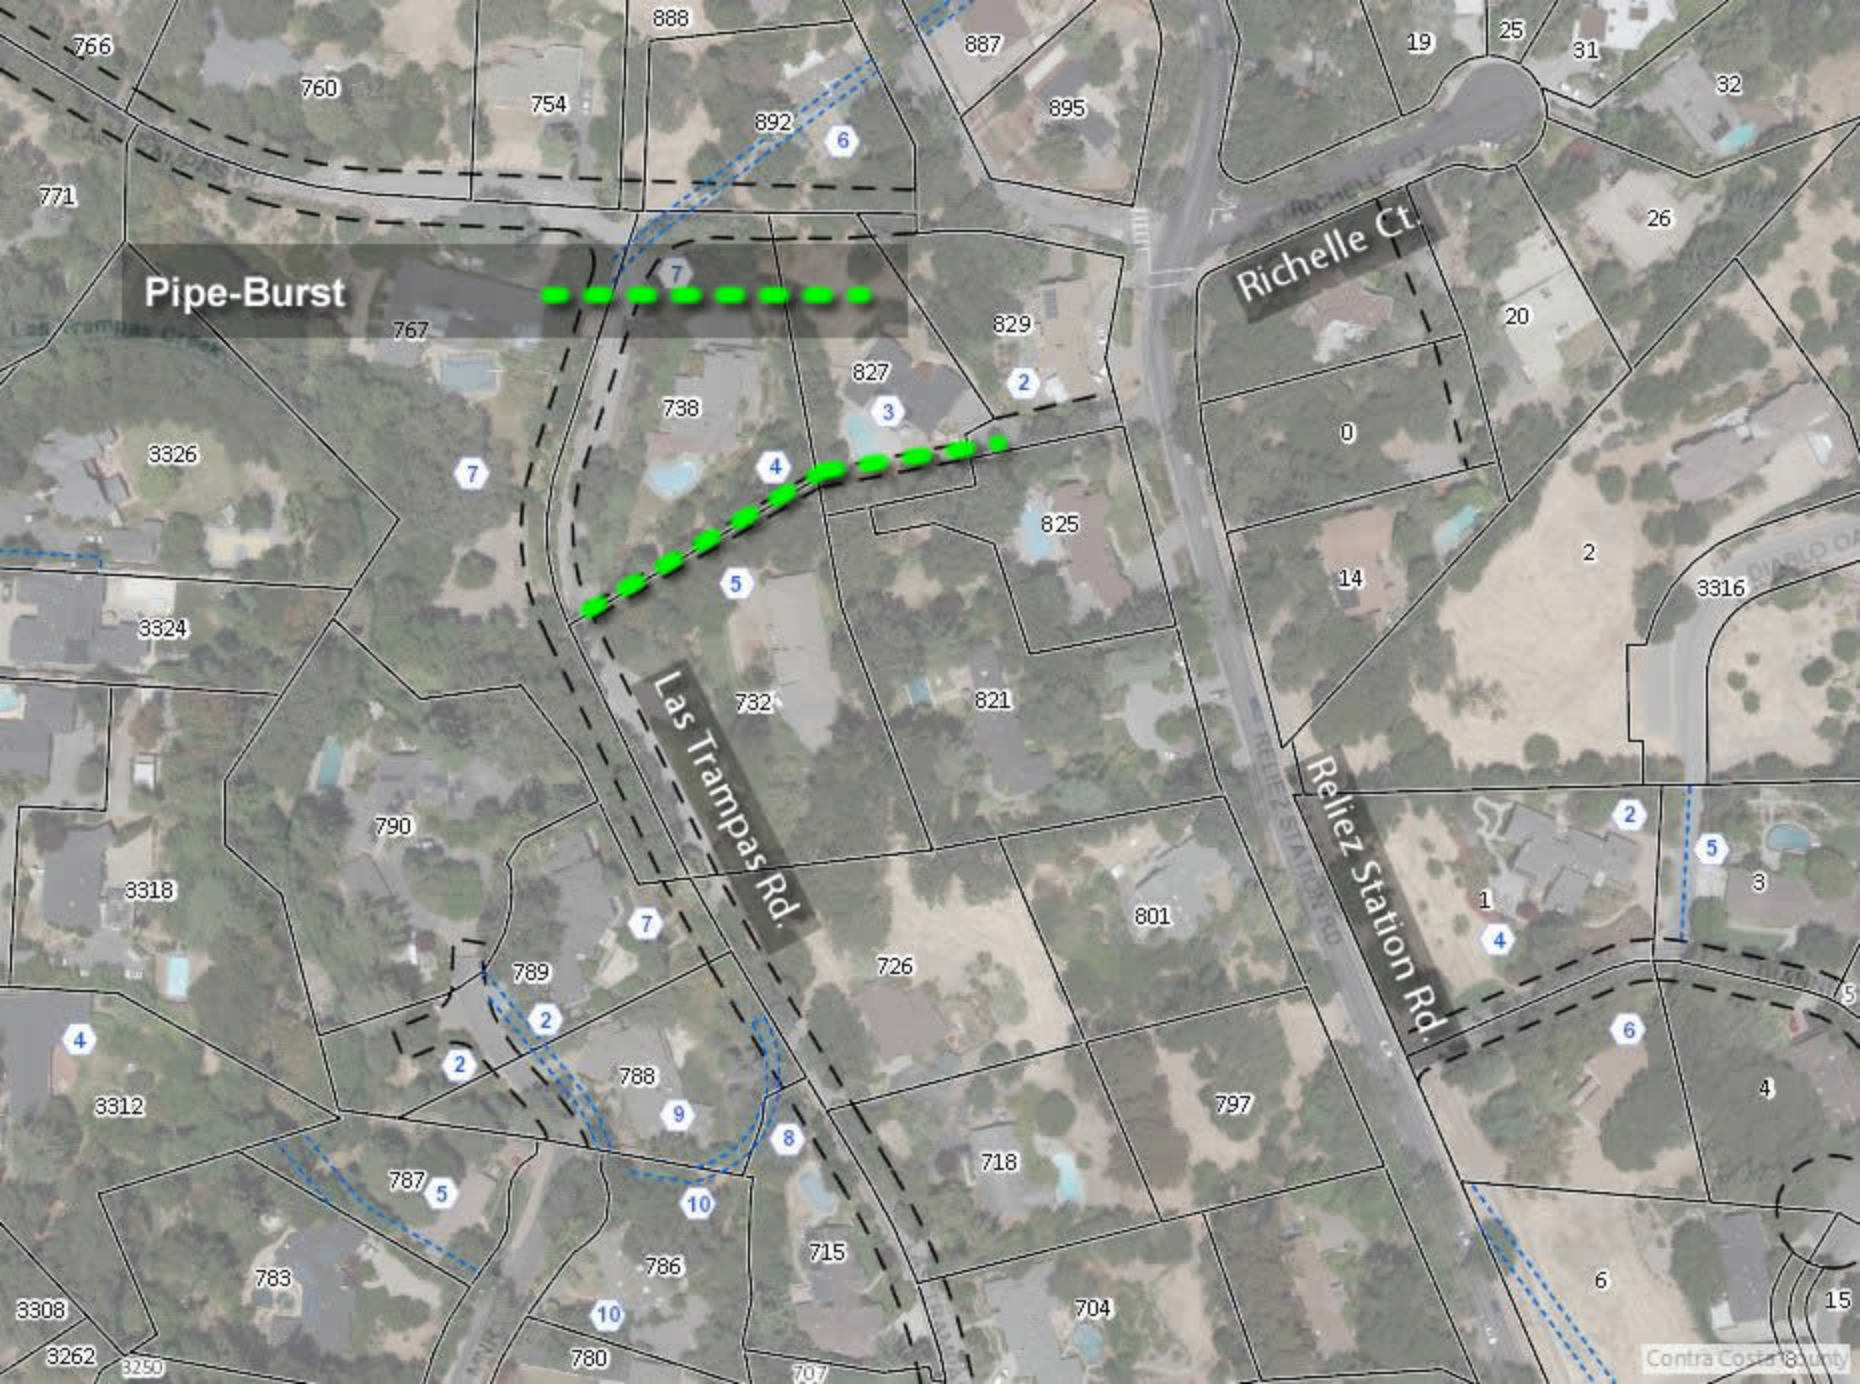

White Oak Dr.

Chapel Dr.

Knox Dr.

CIPP

1012

Open-Cut
Pipe-Burst

St. Mary's Rd.

Topper Ln.

Birdhaven Ct.

Hope Ln.

Hansen Dr.

Open-Cut
Pipe-Burst

Open-Cut
CIPP
Pipe-Burst

Santa Maria Way

St. Mary's Rd.

Las Huertas Rd.

Pipe-Burst

Richelle Ct.

Las Trampas Rd.

Reliez Station Rd.

Pipe-Burst

Monticello Rd.

Glen Rd.

CIPP

Ashbrook Pl
Warfield Dr

Camino Ricardo

Corliss Dr