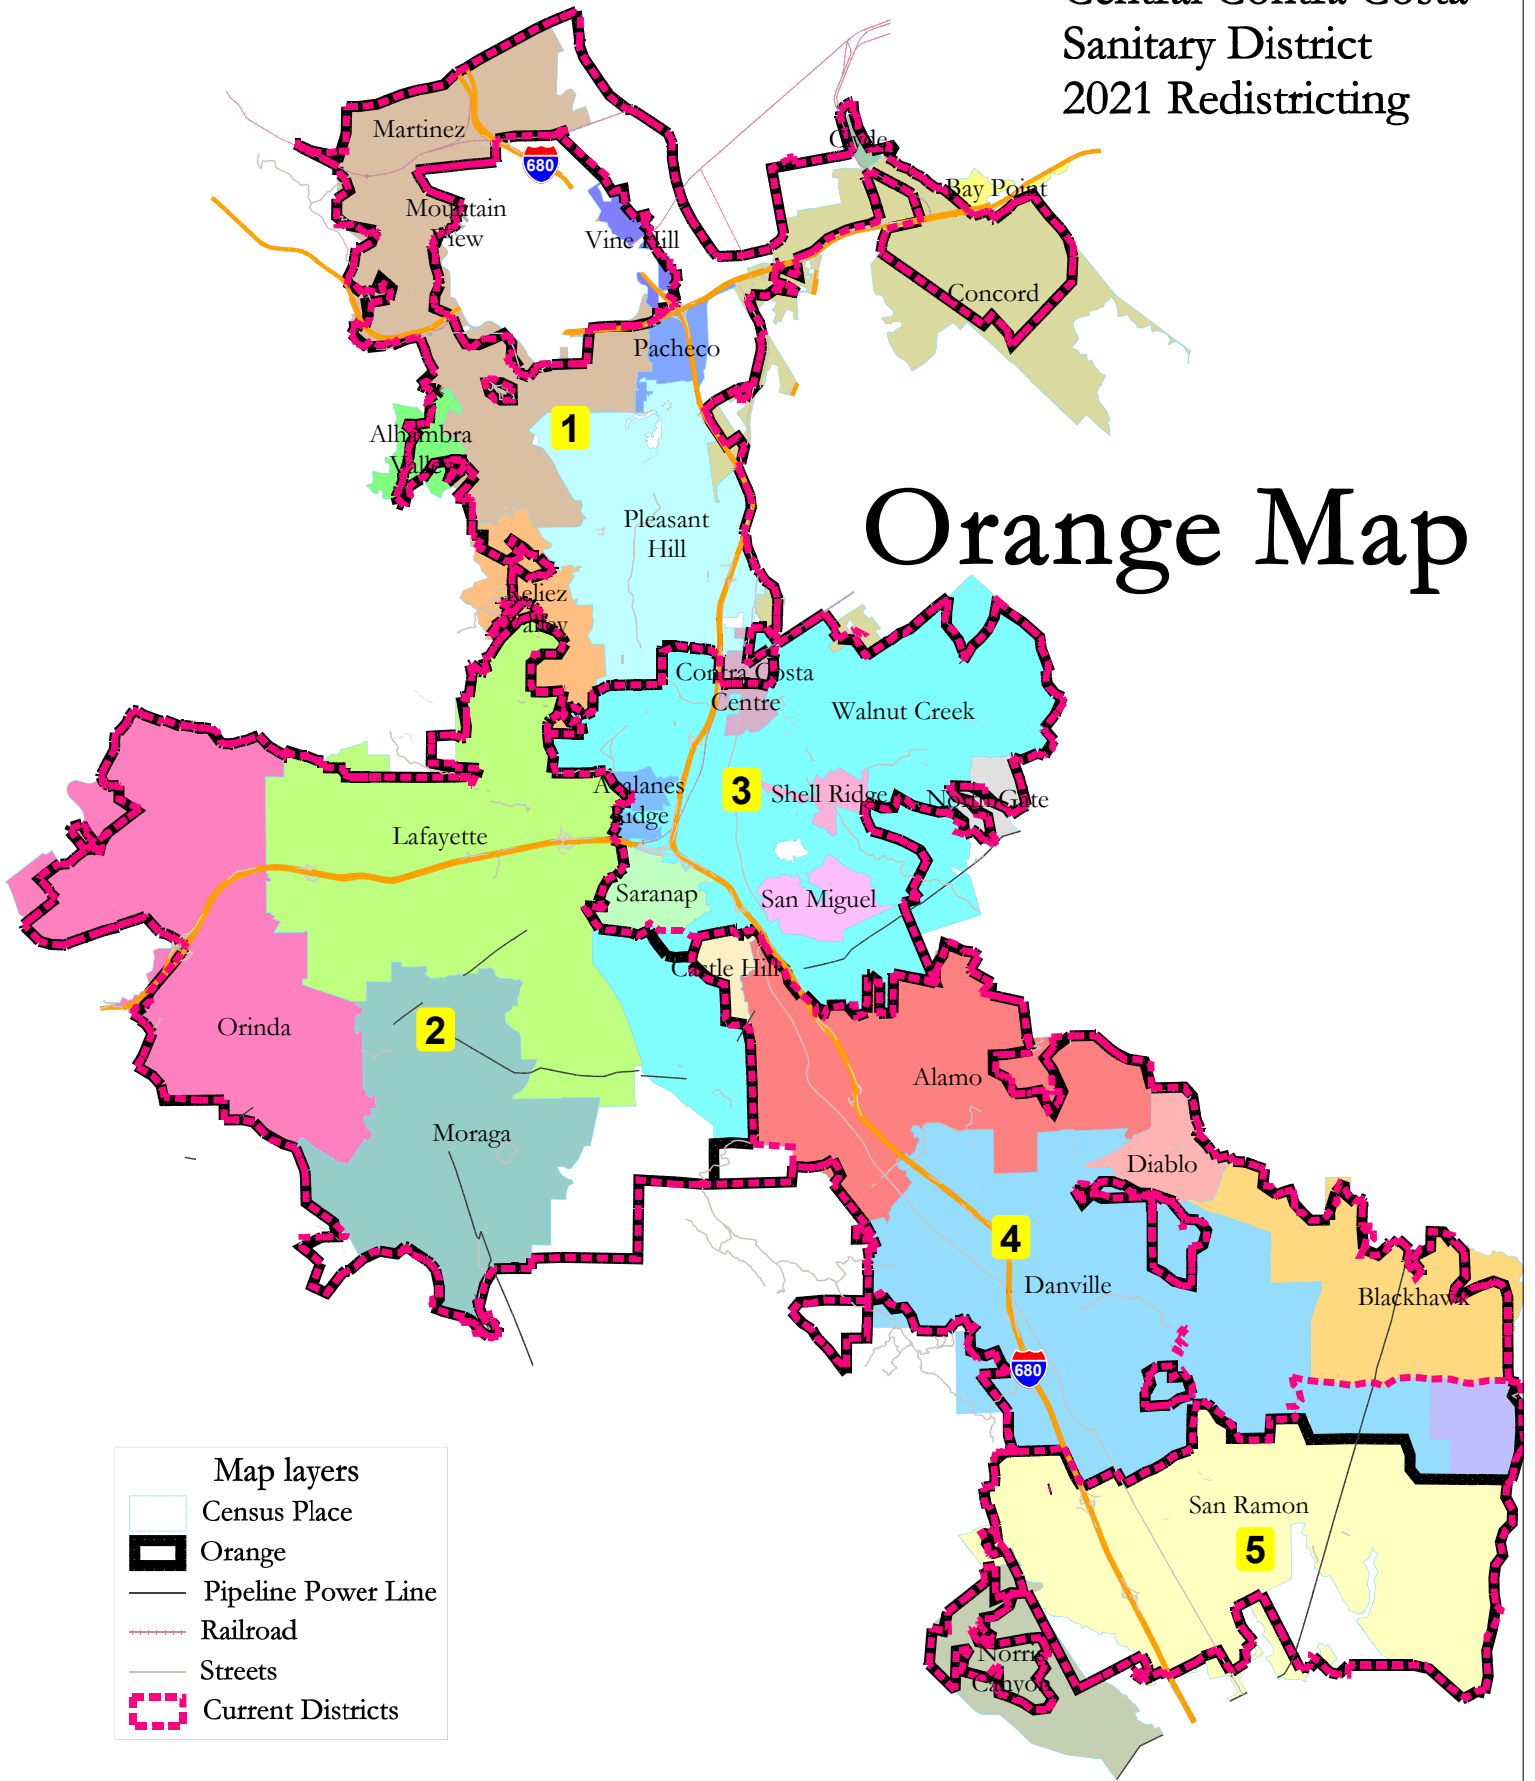

Central Contra Costa  
Sanitary District  
2021 Redistricting

# Orange Map

Map layers	
	Census Place
	Orange
	Pipeline Power Line
	Railroad
	Streets
	Current Districts