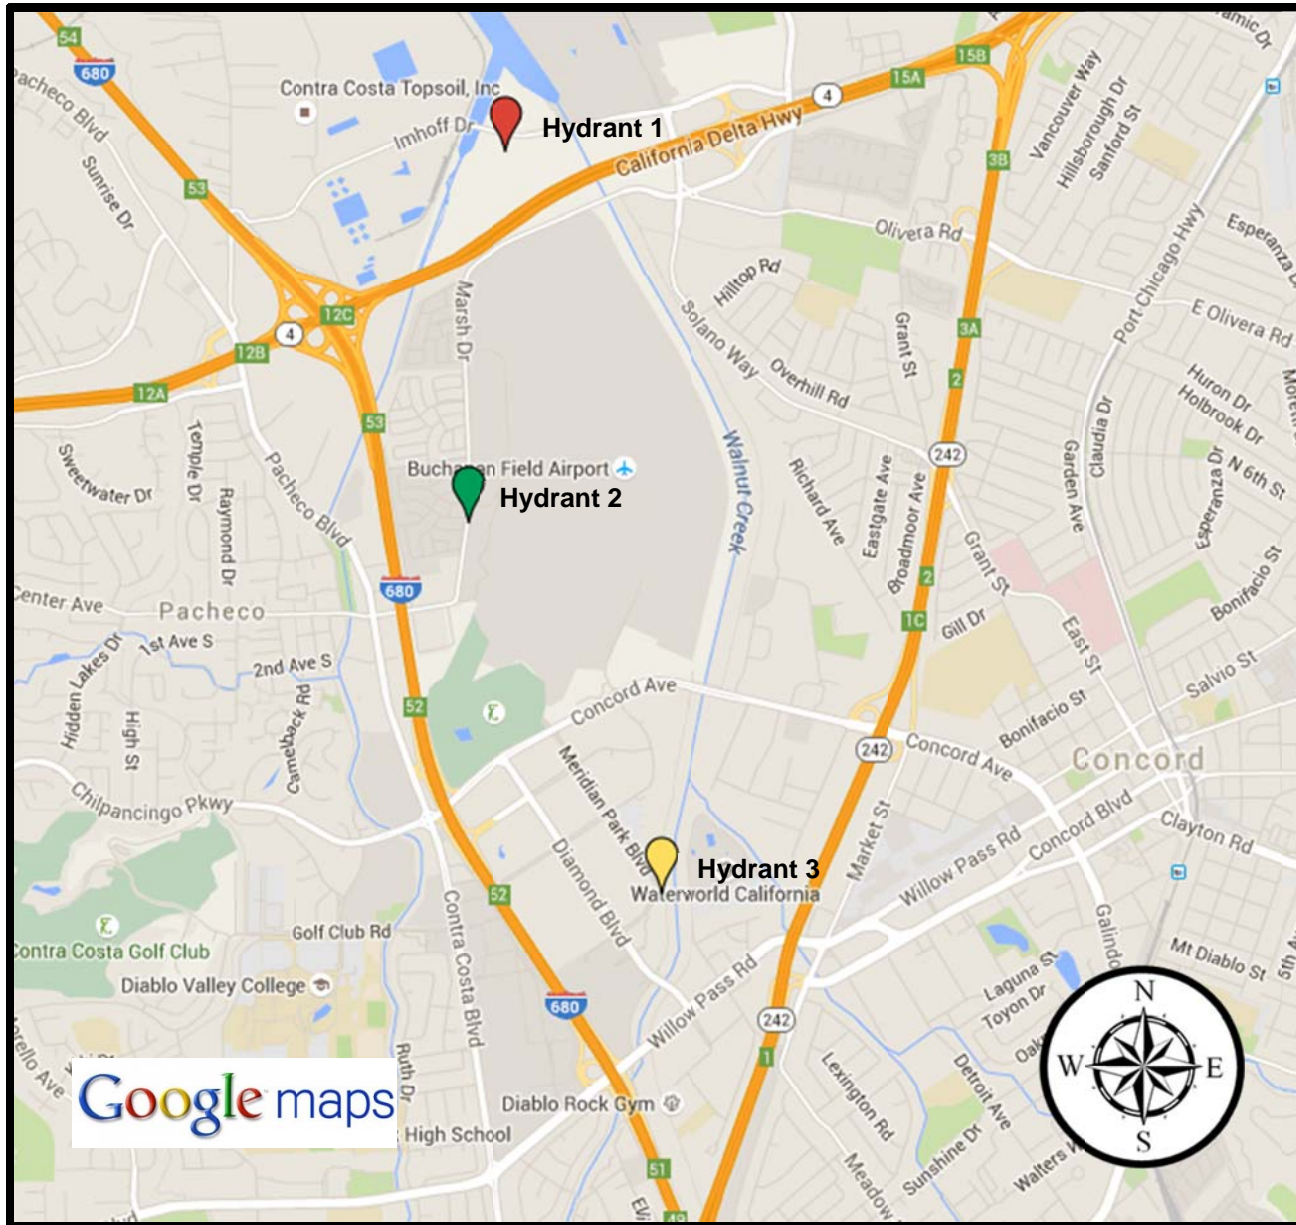

Truck Fill Program – Recycled Water Hydrant Location Map

 Hydrant 1 – Imhoff Drive, Martinez

 Hydrant 2 – Marsh Drive, Pacheco

 Hydrant 3 – Willow Way, Concord