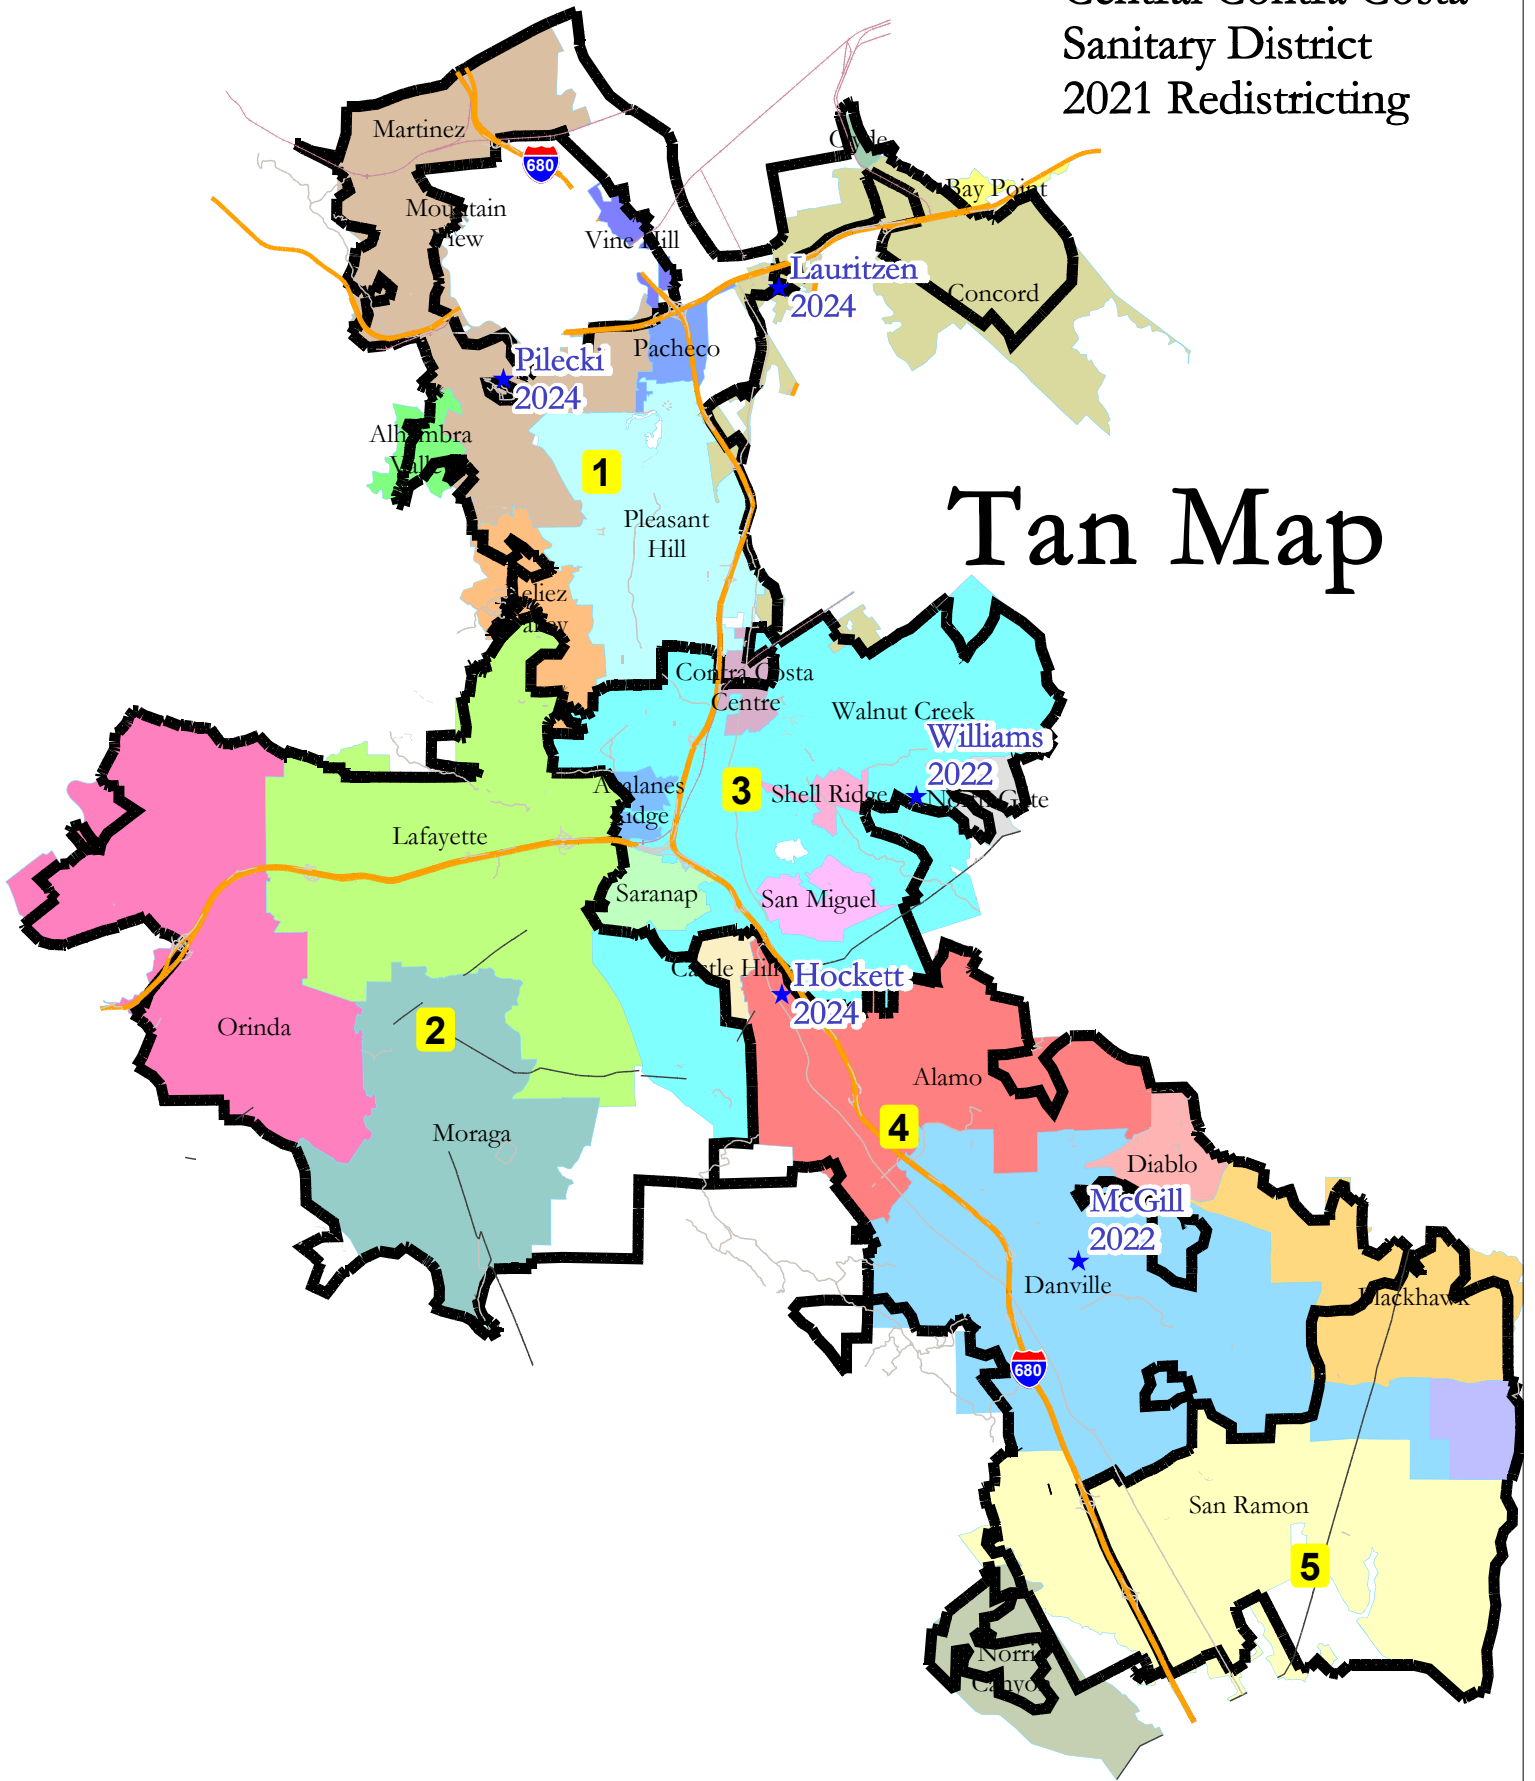

Central Contra Costa
Sanitary District
2021 Redistricting

Tan Map