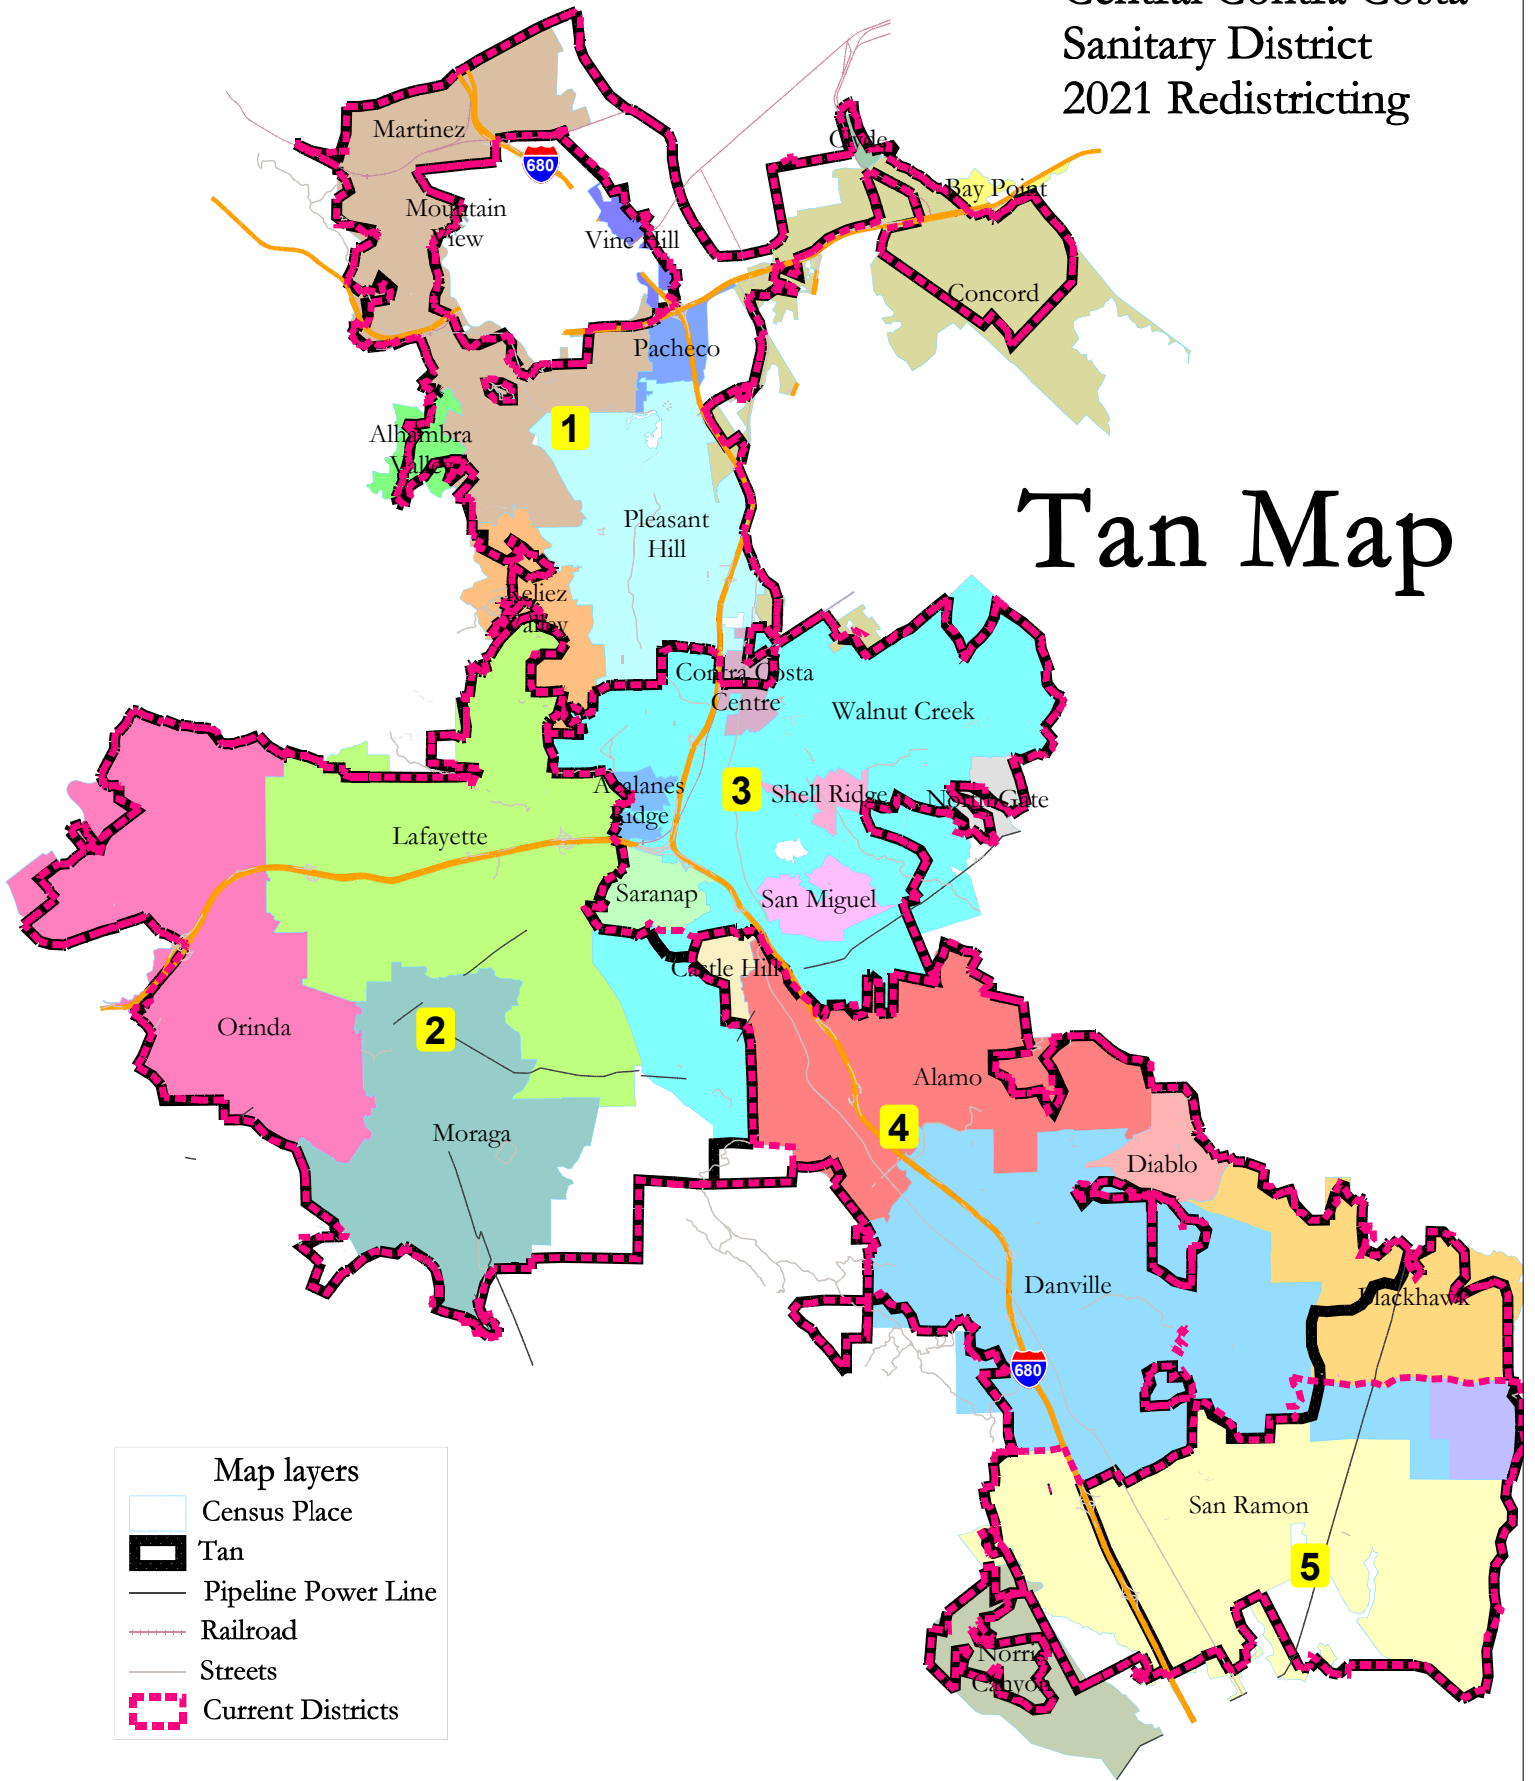

Central Contra Costa  
Sanitary District  
2021 Redistricting

# Tan Map

Map layers	
	Census Place
	Tan
	Pipeline Power Line
	Railroad
	Streets
	Current Districts