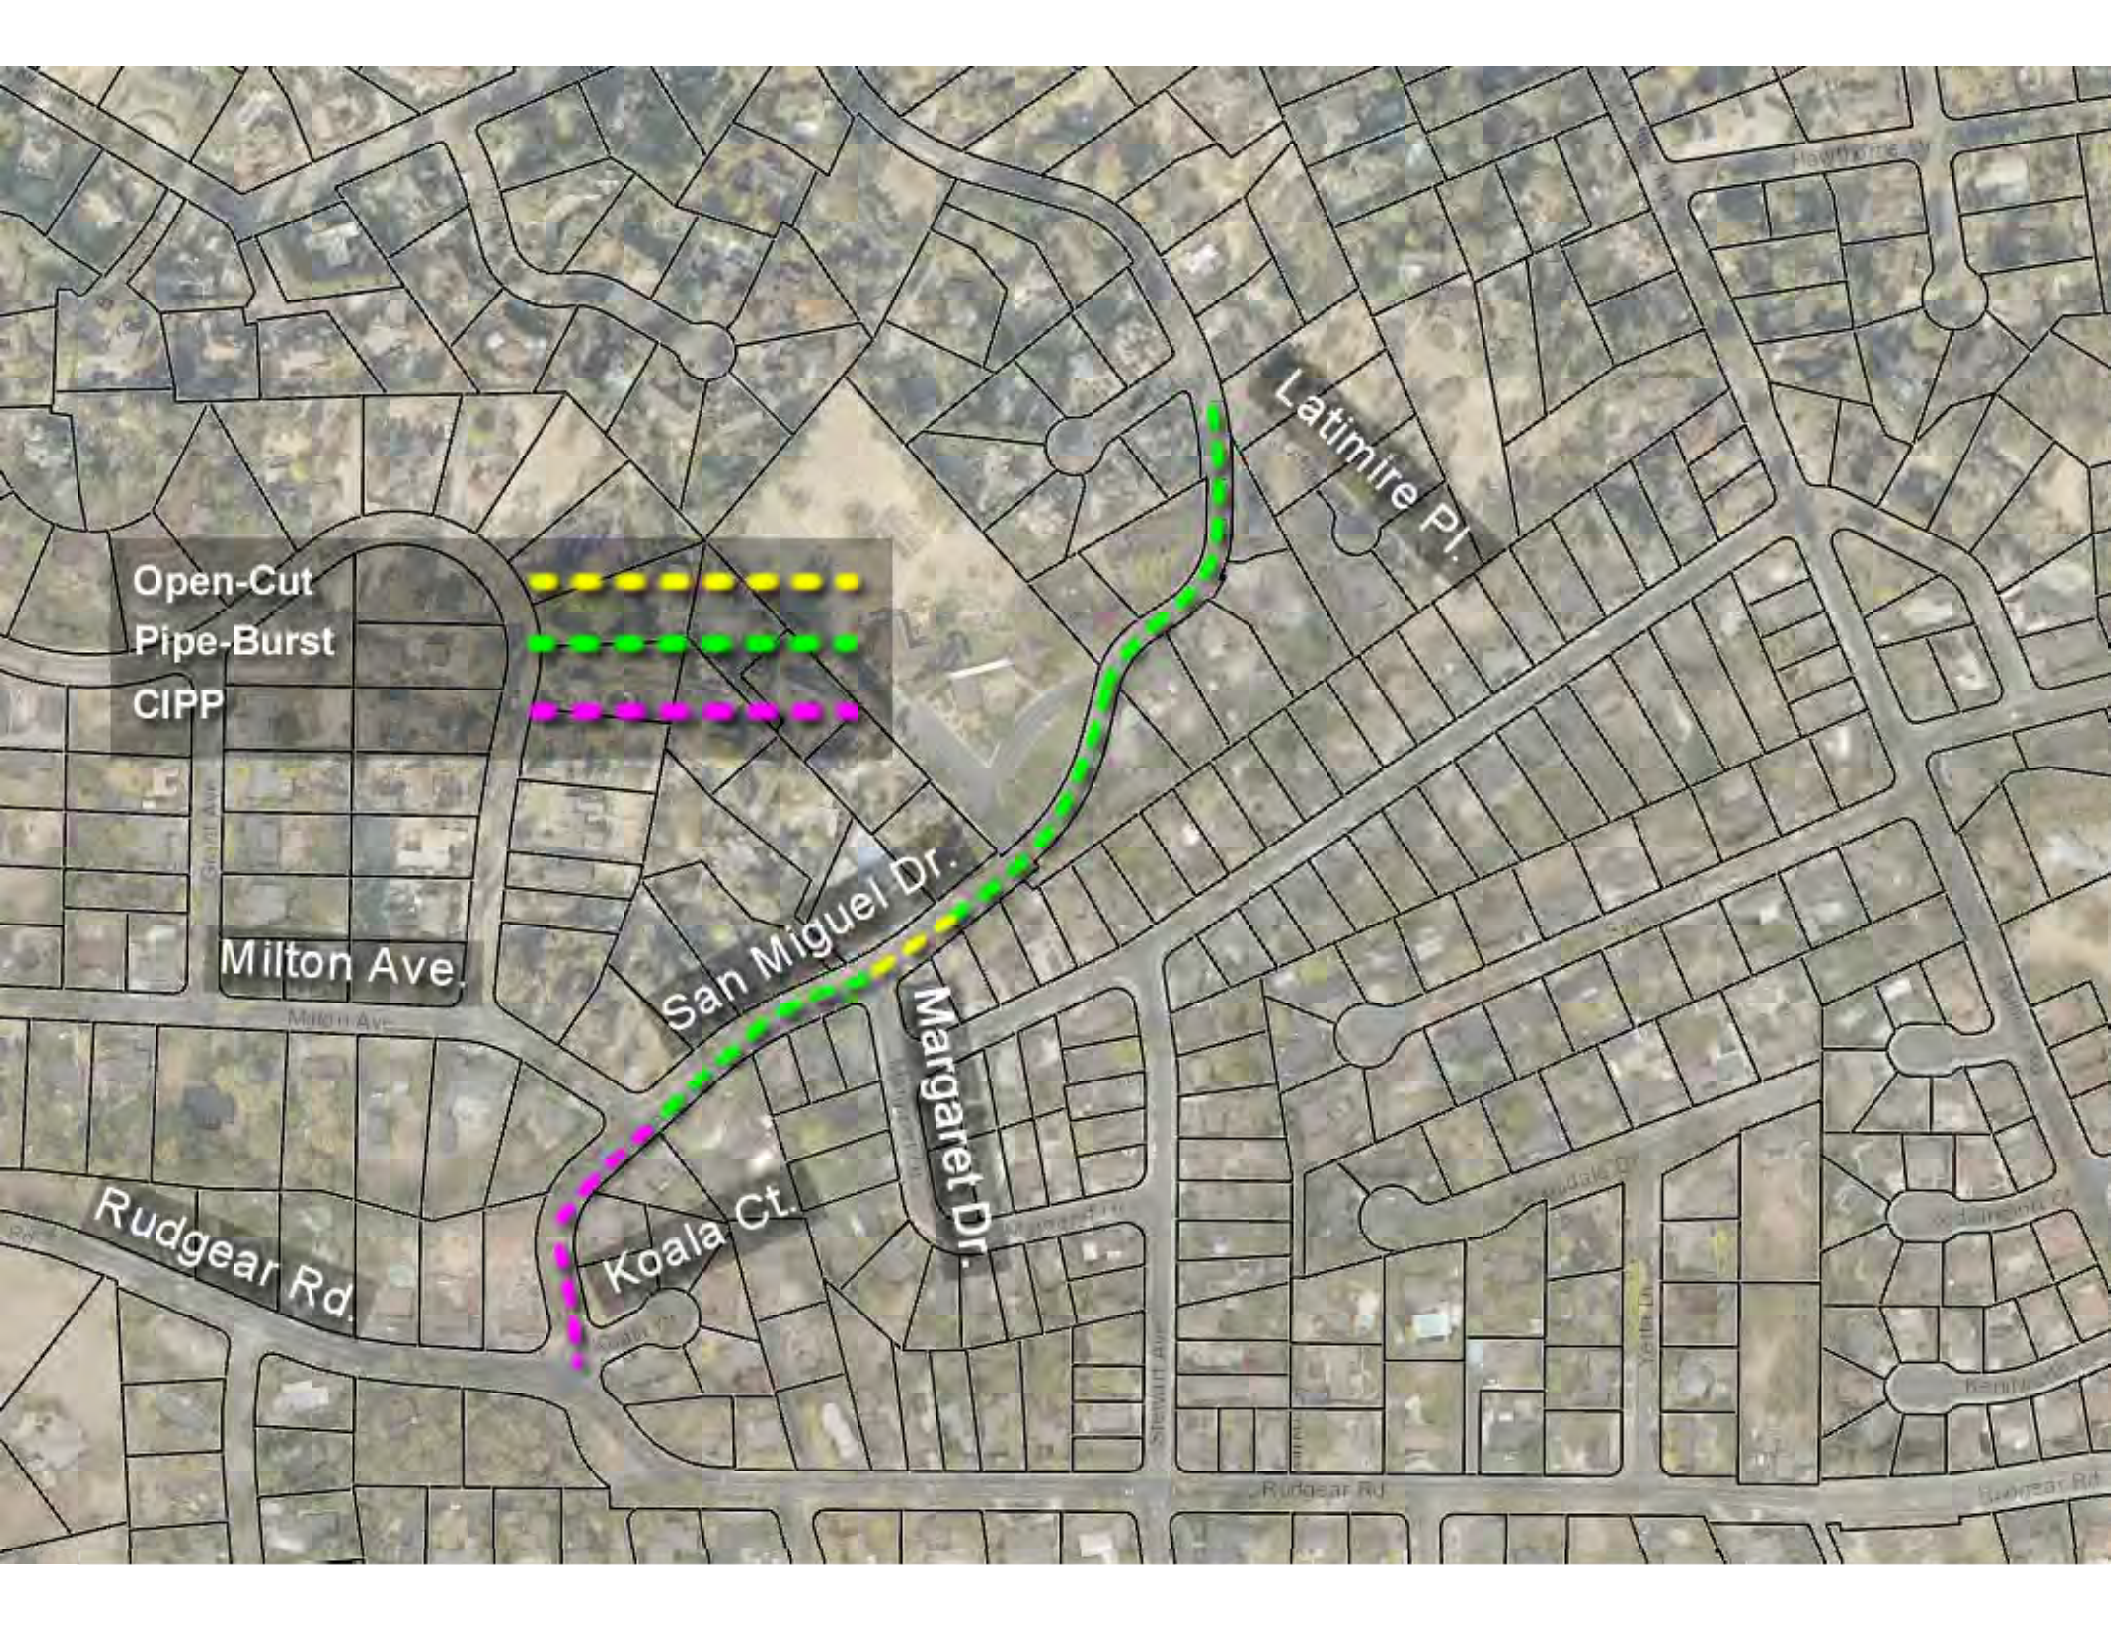

Open-Cut
Pipe-Burst
CIPP

Milton Ave

San Miguel Dr.

Margaret Dr.

Koala Ct.

Rudgear Rd.

Latimire Pl.