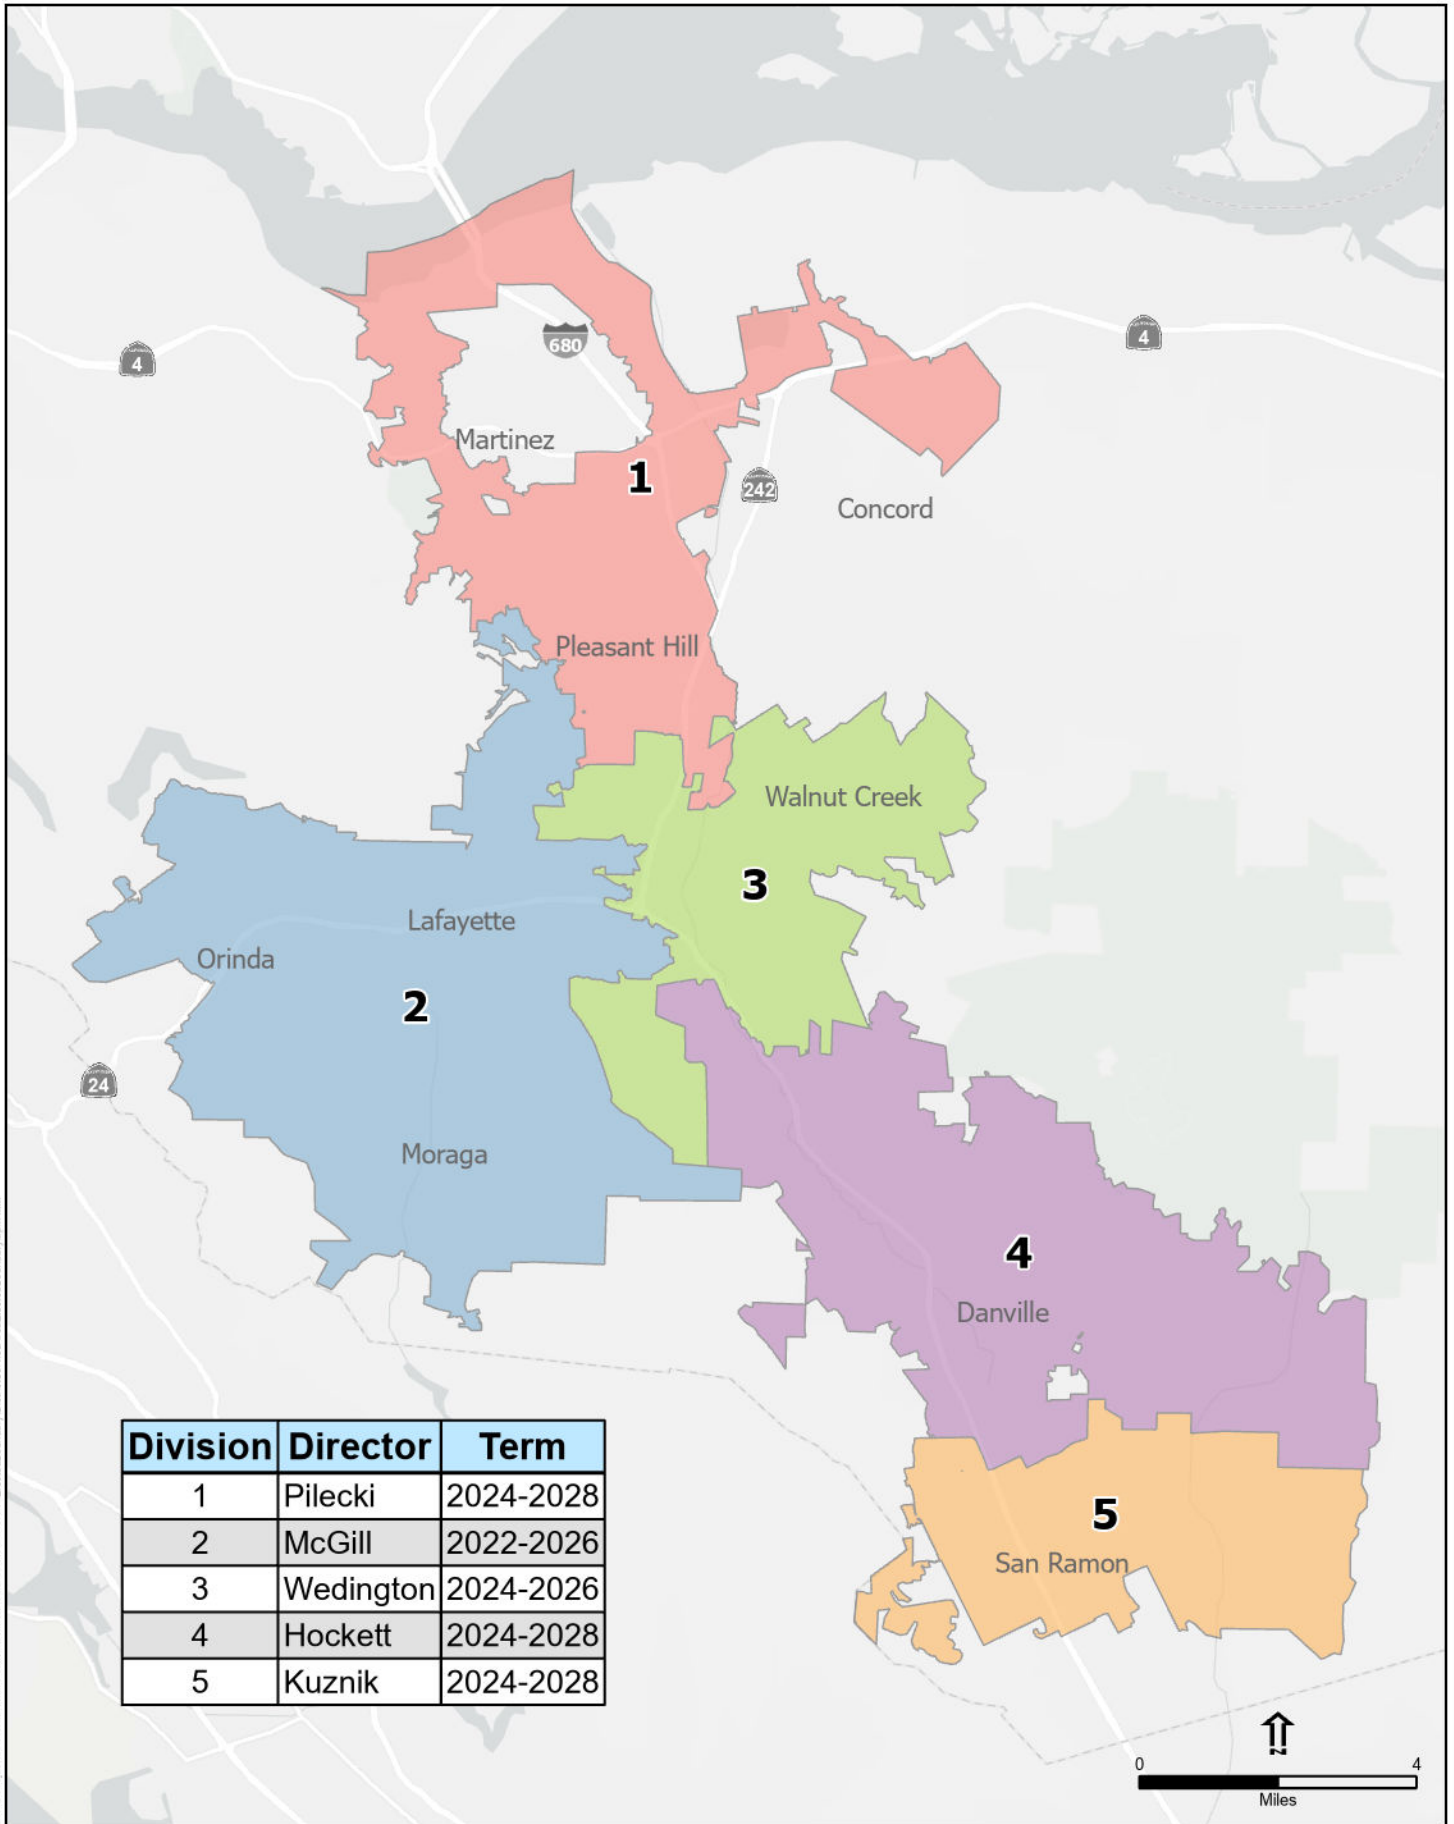

Director Division Boundary Map

Map Date: 12/5/2024